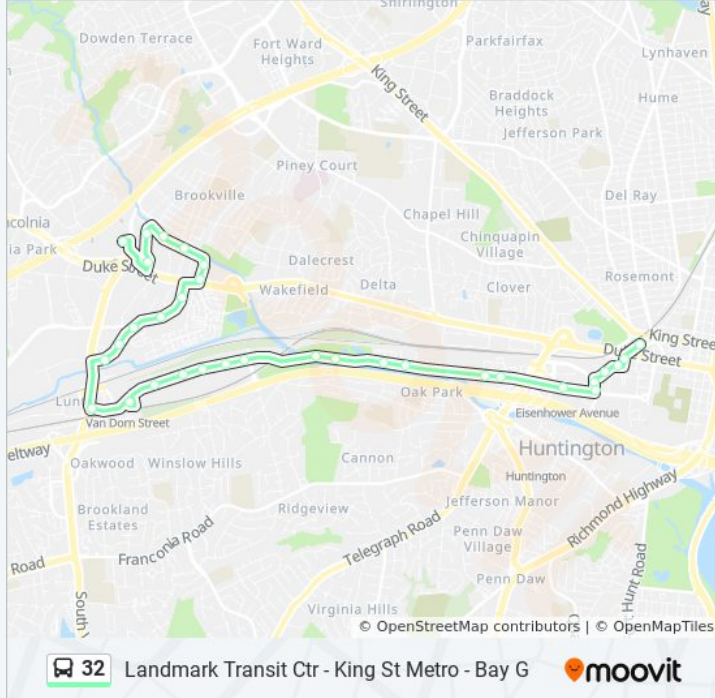

32 bus Info

Direction: King St Metro Via Eisenhower Ave

Stops: 32

Trip Duration: 35 min

Line Summary:

Cameron Run Regional Park-Eb

Cameron Parke Court

Eisenhower Ave + Cameron Parke Pl

Direction: Landmark Mall Via Eisenhower Ave

Stops: 32

Trip Duration: 32 min

Line Summary:

Van Dorn St Metro Station - Bay A

Eisenhower @ S Van Dorn

S Pickett St & #648

S Pickett St #600

S Pickett St + Edsall Rd

West End Village

S Pickett + Valley Forge Dr-Wb

N Pickett St + Duke St

N Pickett St + Holmes Run Pkwy

5301 Holmes Run Pkwy

5381 Holmes Run Pkwy

N Ripley St + Holmes Run Pkwy

N Ripley St + Duke St

Landmark Transit Ctr

32 bus time schedules and route maps are available in an offline PDF at moovitapp.com. Use the [Moovit App](#) to see live bus times, train schedule or subway schedule, and step-by-step directions for all public transit in Washington, D.C. - Baltimore, MD.