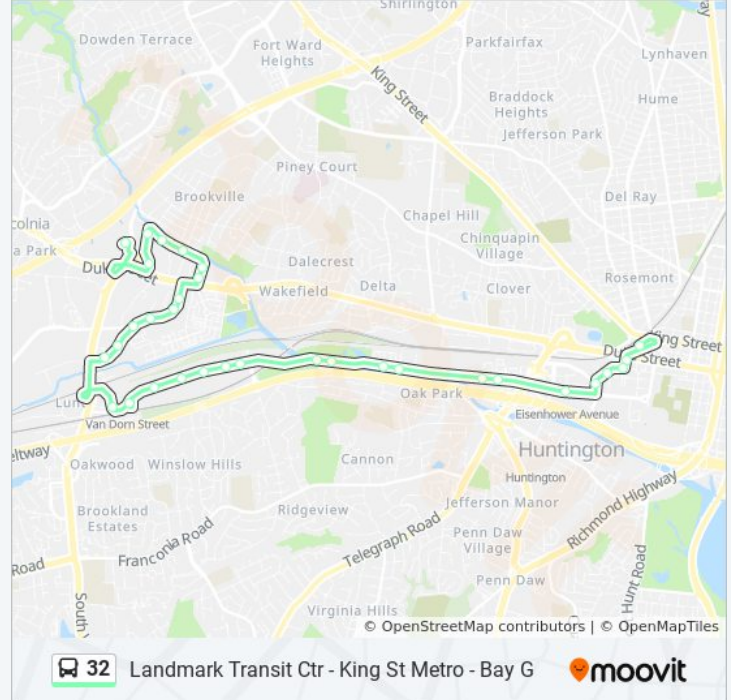

32 bus Info

Direction: King St Metro Via Eisenhower Ave

Stops: 32

Trip Duration: 35 min

Line Summary:

Cameron Run Regional Park-Eb

Cameron Parke Court

Eisenhower Ave + Cameron Parke Pl

Eisenhower Ave + Ike Drive Eb

Eisenhower Ave + Mill Rd

Eisenhower Av + Swamp Fox Rd

Mill Rd + Jamieson Ave

Jamieson Ave + Courthouse Sq

Jamieson Ave + Dulany St

Dulany St & Duke St

King St Metro - Bay G

Direction: Landmark Mall Via Eisenhower Ave

32 stops

[VIEW LINE SCHEDULE](#)

King St Metro - Bay G

Dulany St & Duke St

Jamieson Ave + Englehardt Ln

Jamieson Ave + Courthouse Sq

Mill Rd + Jamieson Ave

Direction: Landmark Mall Via Eisenhower Ave

Stops: 32

Trip Duration: 32 min

Line Summary:

Van Dorn St Metro Station - Bay A

Eisenhower @ S Van Dorn

S Pickett St & #648

S Pickett St #600