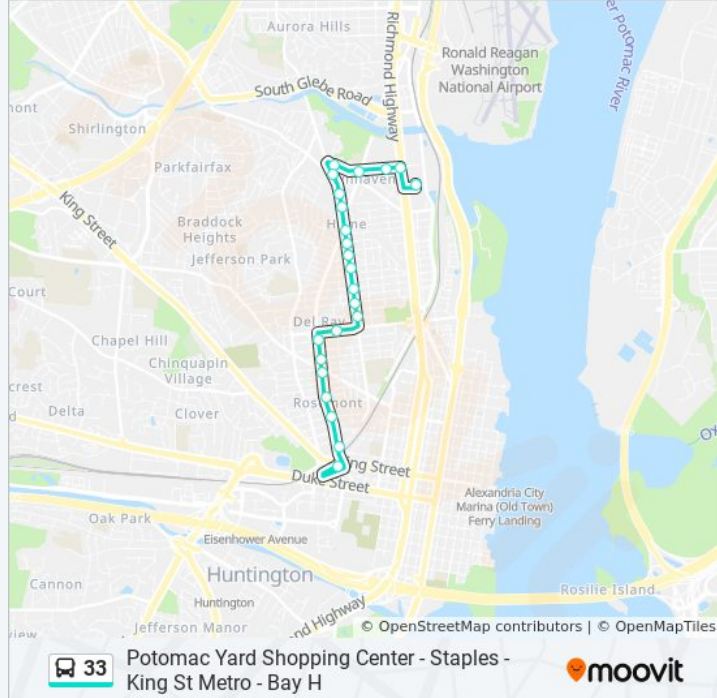

33 bus Info
Direction: King St Metro Via Mt Vernon Ave
Stops: 25
Trip Duration: 27 min
Line Summary:

Commonwealth Ave + W Chapman St

Commonwealth Ave + W Maple St

Commonwealth Ave + Sunset Dr

King St Metro - Bay H

Commonwealth Ave + Luray Ave

Commonwealth Ave + E Nelson Ave

Monroe Ave + Wayne St

Mount Vernon Ave & E Mason Ave

Mount Vernon Ave & E Bellefonte Ave

Mt Vernon Ave + E Windsor Ave

Mount Vernon Ave & Oxford Ave

33 bus Info

Direction: Potomac Yard Ctr Via Mt Vernon Ave

Stops: 26

Trip Duration: 23 min

Line Summary:

W Reed Ave + Edison St

W Reed Ave + Commonwealth Ave

E Reed Ave + Evans Ln

E Reed Ave + Richmond Hwy

E Glebe Rd + Main Line Blvd

E Glebe Rd Eb + Potomac Ave

Potomac Yard Metro Station - Bus Bay B

Potomac Yard Archway (Old Navy)

33 bus time schedules and route maps are available in an offline PDF at moovitapp.com. Use the [Moovit App](#) to see live bus times, train schedule or subway schedule, and step-by-step directions for all public transit in Washington, D.C. - Baltimore, MD.