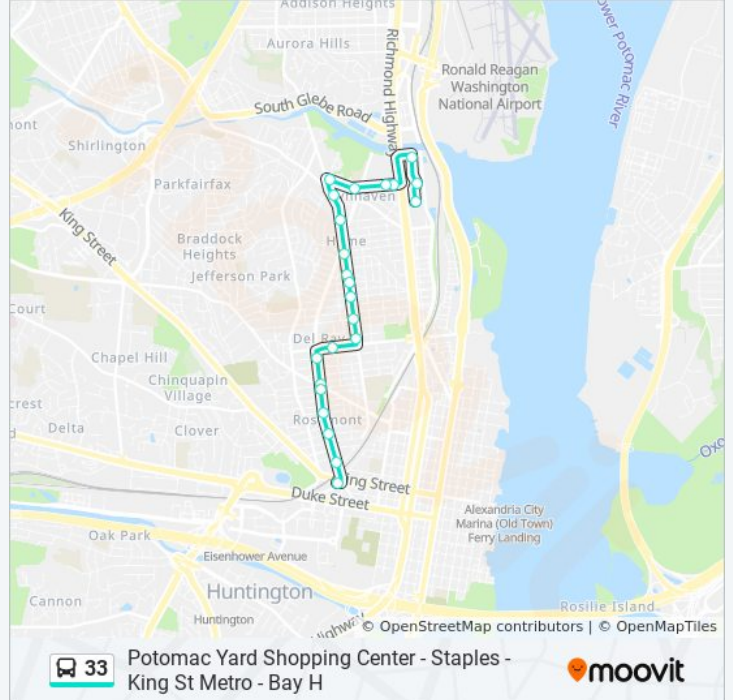

- Potomac Yard Archway (Old Navy)
- N Potomac Yard Center
- Potomac Yard Metro Station - Bus Bay A
- E Glebe Rd + Potomac Av
- E Glebe Rd + Richmond Hwy
- E Reed Ave + Richmond Hwy
- E Reed Ave + Evans Ln
- W Reed Ave Wb + Commonwealth Ave
- W Reed Ave + Mt Vernon Ave
- Mt Vernon Ave + W Glebe Rd
- Mt Vernon Ave+Kennedy St
- Mt Vernon Ave + Raymond Ave
- Mount Vernon Ave & Uhler Ave
- Mount Vernon Ave & Oxford Ave
- Mount Vernon Ave & E Custis Ave
- Mount Vernon Ave &E Bellefonte Ave
- Mount Vernon Ave & E Mason Ave
- E Monroe Ave + Newton St
- Commonwealth Ave + W Nelson Ave
- Commonwealth Ave + Glendale Ave
- Commonwealth Ave + W Braddock Rd

33 bus Info
Direction: King St Metro Via Mt Vernon Ave
Stops: 25
Trip Duration: 27 min
Line Summary:

Commonwealth Ave + W Chapman St

Commonwealth Ave + W Maple St

Commonwealth Ave + Sunset Dr

King St Metro - Bay H

Direction: Potomac Yard Ctr Via Mt Vernon Ave

26 stops

[VIEW LINE SCHEDULE](#)

King St Metro - Bay H

Commonwealth Ave + Sunset Dr

Commonwealth Ave + E Maple St

Commonwealth Ave + E Chapman St

Commonwealth Ave + E Braddock Rd

33 bus Info

Direction: Potomac Yard Ctr Via Mt Vernon Ave

Stops: 26

Trip Duration: 23 min

Line Summary:

W Reed Ave + Edison St

W Reed Ave + Commonwealth Ave

E Reed Ave + Evans Ln