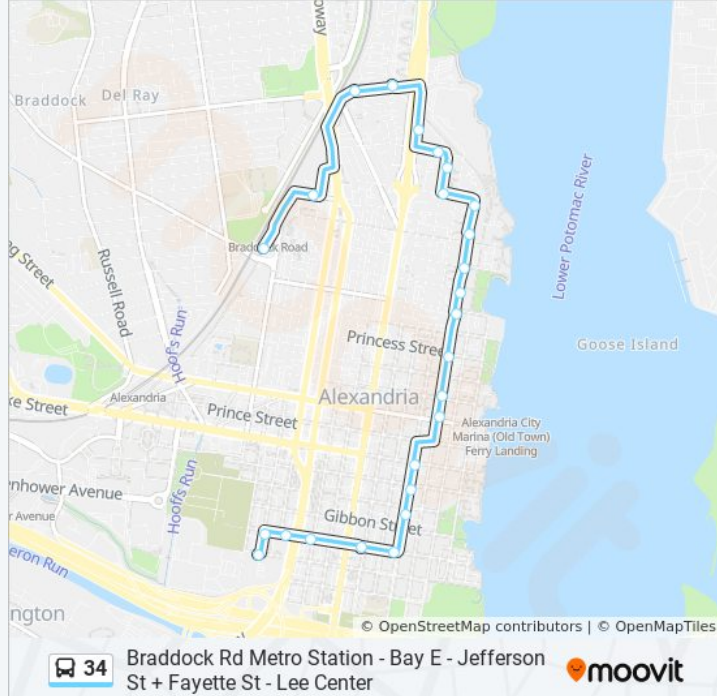

34 bus Info

Direction: Lee Center Via N Fairfax St & S Royal St
Stops: 29
Trip Duration: 28 min
Line Summary:

S Royal St + Duke St

S Royal St + Wolfe St

S Royal St + Gibbon St

Gibbon St + S Pitt St

Gibbon St + S Washington St

Gibbon St & Columbus St

Gibbon St + S Henry St

Gibbon St + S Payne St

Jefferson St + Fayette St - Lee Center

Direction: Potomac Yard Via S Royal St & N Fairfax St

27 stops

[VIEW LINE SCHEDULE](#)

Jefferson St + Fayette St - Lee Center

34 bus Info

Direction: Potomac Yard Via S Royal St & N Fairfax St

Stops: 27

Trip Duration: 24 min

Line Summary:

Slaters Ln + Massey Ln

Slaters Ln + Potomac Greens Dr

Crystal City Transitway+ Potomac Ave

Rt 1 + E Custis Ave

Rt 1 + E Swann Ave

E Glebe Rd + Main Line Blvd

E Glebe Rd Eb + Potomac Ave

Potomac Yard Metro Station - Bus Bay B

Potomac Yard Archway (Old Navy)

34 bus time schedules and route maps are available in an offline PDF at moovitapp.com. Use the [Moovit App](#) to see live bus times, train schedule or subway schedule, and step-by-step directions for all public transit in Washington, D.C. - Baltimore, MD.