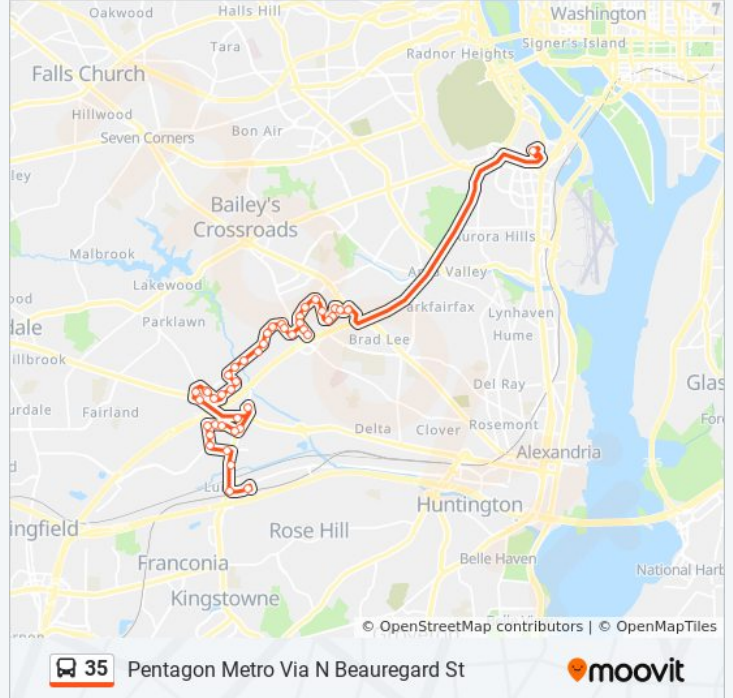

Use the Moovit App to find the closest 35 bus station near you and find out when is the next 35 bus arriving.

Direction: Pentagon Metro Via N Beauregard St

44 stops

[VIEW LINE SCHEDULE](#)

- Van Dorn St Metro Station - Bay C
- Eisenhower @ S Van Dorn
- S Van Dorn St And Pickett St
- Edsall Rd & Whiting St
- Yoakum Pkwy + Edsall Rd
- Yoakum Pkwy + Cascade at Landmark
- Yoakum Pkwy+Stevenson Ave
- Stevenson Ave + S Whiting St
- Stevenson Ave + S Whiting St
- Stevenson Ave + S Van Dorn St
- 100 S Van Dorn St
- Landmark Transit Ctr
- Duke St + S Walker St
- Little River Tpke + Oasis Dr / Landmark Plaza
- 4813 Beauregard St/Landmark Plaza
- N Beauregard St + Lincolnia Rd
- Lincolnia Rd + N Beauregard St
- Lincolnia Rd + N Breckinridge Pl
- Quantrell Ave + N Armistead St
- N Armistead St + Mayflower Ct
- 511 N Armistead St

35 bus Info

Direction: Pentagon Metro Via N Beauregard St

Stops: 44

Trip Duration: 56 min

Line Summary:

Beauregard St & N Armistead St

Beauregard St & Morgan St

N Beauregard St + Sanger Ave Eb

Northampton Dr & Hunton Pl

Northampton Dr & Kirkpatrick La

N Hampton Dr & Ford Ave

Ford Ave + Park Center Dr

Park Center Dr & King St (Rt 7)

Pentagon Transit Ctr + Bus Bay U7

Direction: Van Dorn Metro Via N Beauregard St

46 stops

[VIEW LINE SCHEDULE](#)

Pentagon Transit Ctr + Bus Bay U7

Park Center Dr + King St

Ford Ave + Park Center Dr

N Hampton Dr + Ford Ave

Northampton Dr & Kirkpatrick La

Northampton Dr & Kell La