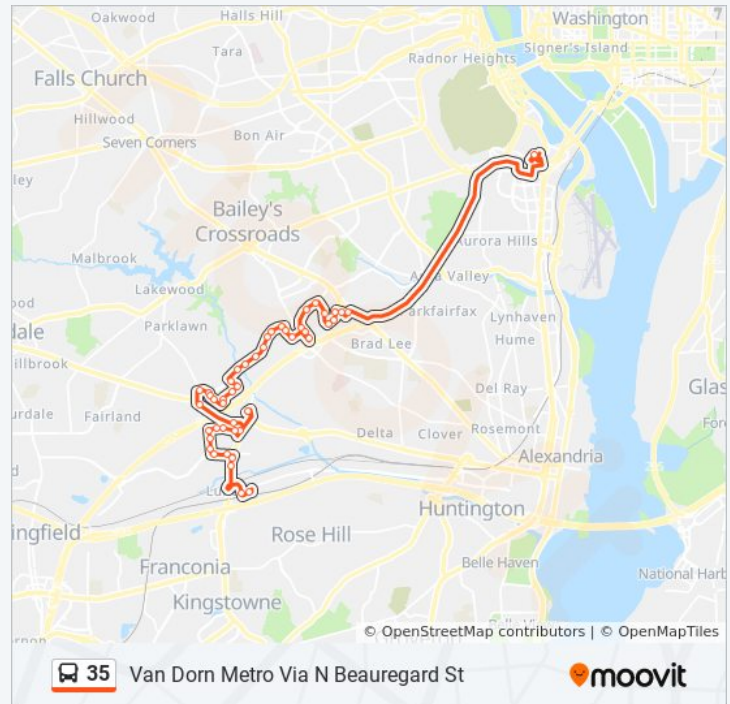

Use the Moovit App to find the closest 35 bus station near you and find out when is the next 35 bus arriving.

Direction: Pentagon Metro Via N Beauregard St

44 stops

[VIEW LINE SCHEDULE](#)

- Van Dorn St Metro Station - Bay C
- Eisenhower @ S Van Dorn
- S Van Dorn St And Pickett St
- Edsall Rd & Whiting St
- Yoakum Pkwy + Edsall Rd
- Yoakum Pkwy + Cascade at Landmark
- Yoakum Pkwy+Stevenson Ave
- Stevenson Ave + S Whiting St
- Stevenson Ave + S Whiting St
- Stevenson Ave + S Van Dorn St
- 100 S Van Dorn St
- Landmark Transit Ctr
- Duke St + S Walker St
- Little River Tpke + Oasis Dr / Landmark Plaza
- 4813 Beauregard St/Landmark Plaza
- N Beauregard St + Lincolnia Rd
- Lincolnia Rd + N Beauregard St
- Lincolnia Rd + N Breckinridge Pl
- Quantrell Ave + N Armistead St
- N Armistead St + Mayflower Ct
- 511 N Armistead St

35 bus Info

Direction: Pentagon Metro Via N Beauregard St

Stops: 44

Trip Duration: 56 min

Line Summary:

Beauregard St & N Armistead St

Beauregard St & Morgan St

N Beauregard St + Sanger Ave Eb

N Beauregard St + Gloucester Rd

N Beauregard St + Chambliss St

Rt 236 Little River Tpke & Oasis Dr

Rt 236 Duke St & Walker St

Landmark Transit Ctr

101 S Van Dorn St

Stevenson Ave+S Van Dorn St

Stevenson Ave & S Whiting St

Stevenson Ave + S Whiting St

Yoakum Pw & Stevenson Av

Yoakum Pkwy + Watergate at Landmark

35 bus Info

Direction: Van Dorn Metro Via N Beauregard St

Stops: 46

Trip Duration: 57 min

Line Summary: