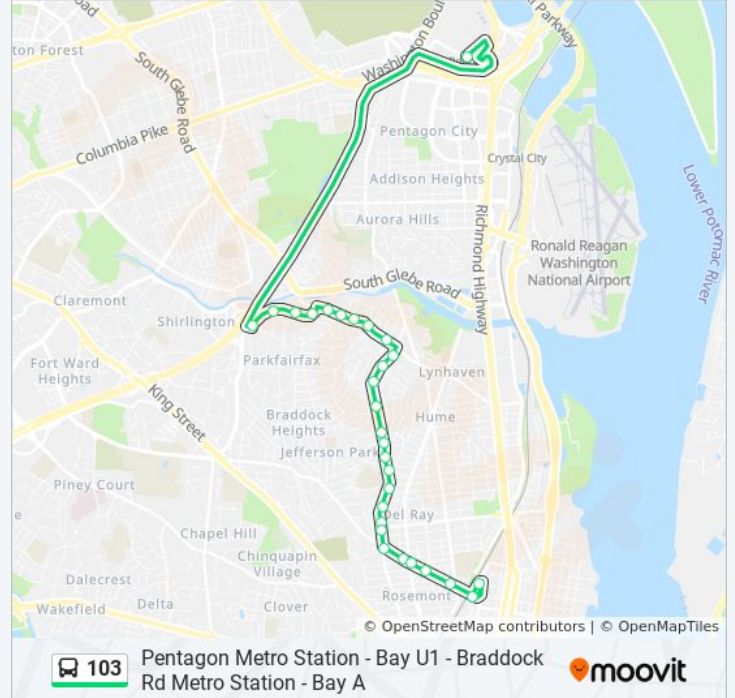

Use the Moovit App to find the closest 103 bus station near you and find out when is the next 103 bus arriving.

Direction: Braddock Metro Via W Glebe Rd & Russell Rd

27 stops

[VIEW LINE SCHEDULE](#)

- Pentagon Metro Station - Bay U1
- Martha Custis Dr @ Gunston Rd
- Martha Custis Dr @ Parc East Apts #1225
- Martha Custis Dr + Valley Dr
- Valley Dr & Tennessee Av
- W Glebe Rd + Valley Dr
- W Glebe Rd + Florence Dr
- W Glebe Rd + Old Dominion Blvd
- W Glebe Rd + Executive Ave
- Russell Rd + Kentucky Ave
- Russell Rd + Mount PI
- Russell Rd + Monticello Blvd
- Russell Rd + Mansion Dr
- Russell Rd + Charles Alexander Ct
- Russell Rd + Woodland Ter
- Russell Rd + W Del Ray Ave
- Russell Rd + W Custis Ave
- Russell Rd + W Howell Ave
- Russell Rd + W Mason Ave
- Russell Rd + W Monroe Ave

E Braddock Rd + Little St

E Braddock Rd + Ramsey St

E Braddock Rd at Braddock Rd Metro

Braddock Rd Metro Station - Bay E

Direction: Pentagon Metro Via Russell Rd & W Glebe Rd

29 stops

[VIEW LINE SCHEDULE](#)

103 bus Info

Direction: Pentagon Metro Via Russell Rd & W Glebe Rd

Stops: 29

Trip Duration: 24 min

Line Summary:

Russell Rd + W Glebe Rd

W Glebe Rd + Executive Ave

W Glebe Rd + Old Dominion Blvd

W Glebe Rd + Milan Dr

W Glebe Rd + Florence Dr

W Glebe Rd + Valley Dr

Valley Dr (Pkfx) & Tennessee Ave

Martha Custis Dr + Valley Dr

Martha Custis Dr + Parc East Condos

3700 Martha Custis Dr @ Gunston Rd

Pentagon Metro Station - Bay U1