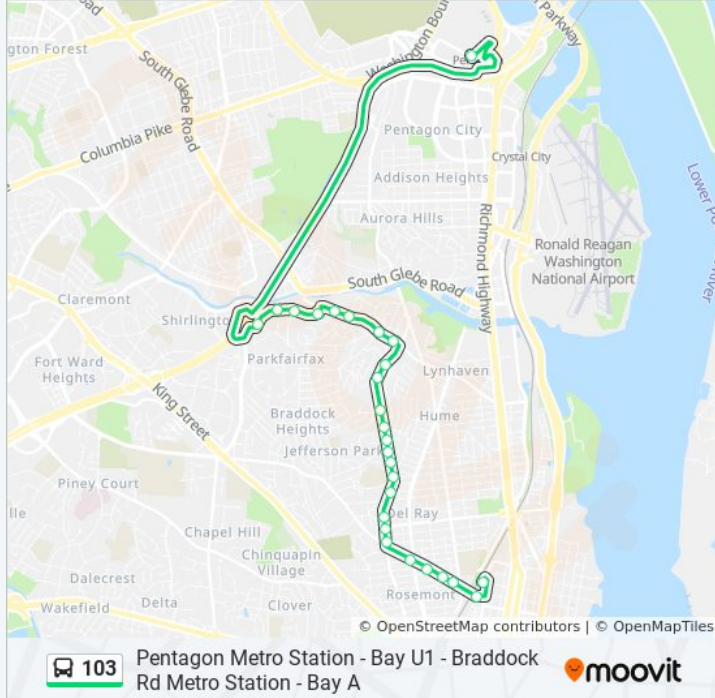

Pentagon Metro Station - Bay U1 - Braddock Rd Metro Station - Bay E

Get The App

The 103 bus line (Pentagon Metro Station - Bay U1 - Braddock Rd Metro Station - Bay E) has 2 routes. For regular weekdays, their operation hours are:
 (1) Braddock Metro Via W Glebe Rd & Russell Rd: 6:00 AM - 8:00 PM
 (2) Pentagon Metro Via Russell Rd & W Glebe Rd: 6:00 AM - 8:00 PM

Use the Moovit App to find the closest 103 bus station near you and find out when is the next 103 bus arriving.

Direction: Braddock Metro Via W Glebe Rd & Russell Rd

27 stops

[VIEW LINE SCHEDULE](#)

- Pentagon Metro Station - Bay U1
- Martha Custis Dr @ Gunston Rd
- Martha Custis Dr @ Parc East Apts #1225
- Martha Custis Dr + Valley Dr
- Valley Dr & Tennessee Av
- W Glebe Rd + Valley Dr
- W Glebe Rd + Florence Dr
- W Glebe Rd + Old Dominion Blvd
- W Glebe Rd + Executive Ave
- Russell Rd + Kentucky Ave
- Russell Rd + Mount PI
- Russell Rd + Monticello Blvd
- Russell Rd + Mansion Dr
- Russell Rd + Charles Alexander Ct
- Russell Rd + Woodland Ter
- Russell Rd + W Del Ray Ave
- Russell Rd + W Custis Ave
- Russell Rd + W Howell Ave
- Russell Rd + W Mason Ave
- Russell Rd + W Monroe Ave

103 bus Info

Direction: Braddock Metro Via W Glebe Rd & Russell Rd

Stops: 27

Trip Duration: 25 min

Line Summary:

Russell Rd + W Alexandria Ave

W Braddock Rd + Commonwealth Ave

E Braddock Rd + E Spring St

E Braddock Rd + Little St

E Braddock Rd + Ramsey St

E Braddock Rd at Braddock Rd Metro

Braddock Rd Metro Station - Bay E

Direction: Pentagon Metro Via Russell Rd & W Glebe Rd

29 stops

[VIEW LINE SCHEDULE](#)