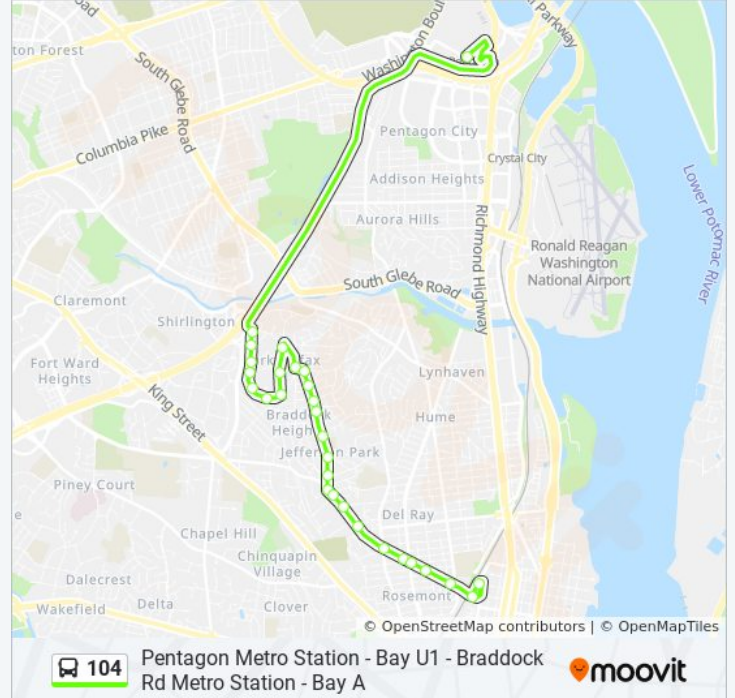

Gunston Rd + Chalfonte Dr Nb

Valley Dr And Gunston Rd

Valley Dr And Coryell Ln

Valley Dr And Martha Custis Dr

Martha Custis Dr + Ravensworth Pl

Martha Custis Dr & Ripon Pl

Martha Custis Dr & Preston Rd

Martha Custis Dr + Mount Eagle Pl

Martha Custis Dr + Fitzgerald Ln

Martha Custis Dr + Gunston Rd

Pentagon Metro Station - Bay U1

104 bus time schedules and route maps are available in an offline PDF at moovitapp.com. Use the [Moovit App](#) to see live bus times, train schedule or subway schedule, and step-by-step directions for all public transit in Washington, D.C. - Baltimore, MD.

[About Moovit](#) • [MaaS Solutions](#) • [Supported Countries](#) • [Mooviter Community](#)

© 2024 Moovit - All Rights Reserved

Check Live Arrival Times