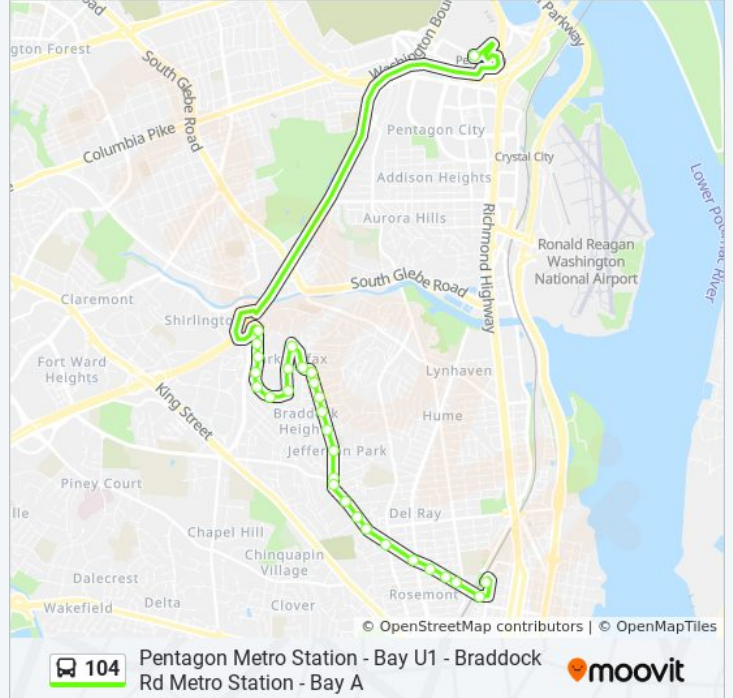

Use the Moovit App to find the closest 104 bus station near you and find out when is the next 104 bus arriving.

Direction: Braddock Metro Via Parkfairfax & Cameron Mills Rd

29 stops

[VIEW LINE SCHEDULE](#)

104 bus Info

Direction: Braddock Metro Via Parkfairfax & Cameron Mills Rd

Stops: 29

Trip Duration: 24 min

Line Summary:

W Braddock Rd + High St
 W Braddock Rd + Ruffner Rd
 W Braddock Rd + Russell Rd
 W Braddock Rd + Commonwealth Ave
 E Braddock Rd + E Spring St
 E Braddock Rd + Little St
 E Braddock Rd + Ramsey St
 E Braddock Rd at Braddock Rd Metro
 Braddock Rd Metro Station - Bay E

Direction: Pentagon Metro Via Cameron Mills Rd & Parkfairfax

29 stops

[VIEW LINE SCHEDULE](#)

Braddock Rd Metro Station - Bay E
 E Braddock Rd at Braddock Rd Metro
 E Braddock Rd + Ramsey St
 E Braddock Rd + E Spring St
 E Braddock Rd + Commonwealth Ave
 W Braddock Rd + Hancock Ave
 W Braddock Rd + Russell Rd
 W Braddock Rd + Ruffner Rd
 W Braddock Rd + Lloyd's Ln
 W Braddock Rd + W Windsor Ave
 W Braddock Rd + Cameron Mills Rd
 Cameron Mills Rd + Woodland Ter
 Cameron Mills Rd + Virginia Ave
 Cameron Mills Rd + Monticello Blvd
 Cameron Mills Rd + Allison St
 Cameron Mills Rd + Beverly Dr
 Cameron Mills Rd + Crescent Dr
 Cameron Mills Rd + Chalfonte Dr

104 bus Info

Direction: Pentagon Metro Via Cameron Mills Rd & Parkfairfax

Stops: 29

Trip Duration: 21 min

Line Summary:

Gunston Rd + Chalfonte Dr Nb

Valley Dr And Gunston Rd

Valley Dr And Coryell Ln