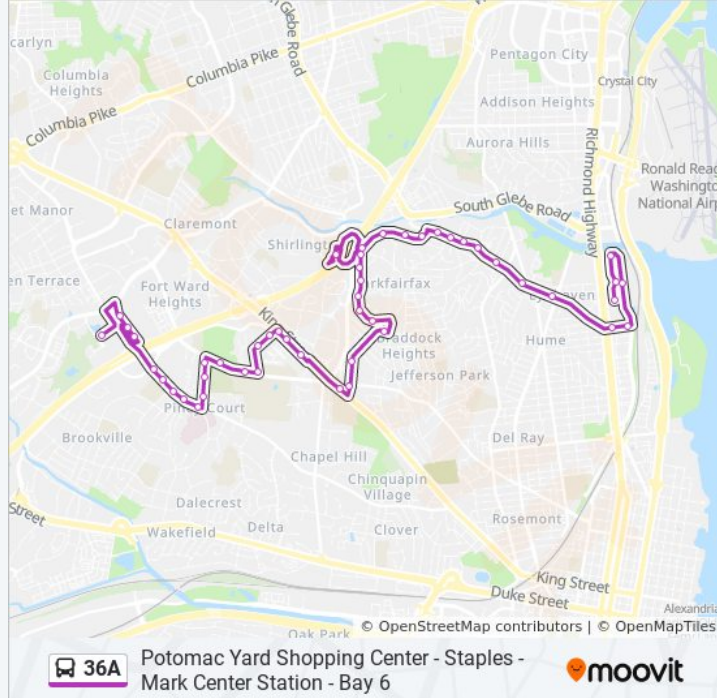

36A bus Info

Direction: Mark Center Via W Glebe Rd & Menokin Dr

Stops: 47

Trip Duration: 42 min

Line Summary:

Martha Custis Dr And Preston Rd

Martha Custis Dr And Ripon Pl

Martha Custis Dr + Ravensworth Pl

N Menokin Dr + N Early St

N Early St + W Braddock Rd

W Braddock Rd + Marlboro Dr

W Braddock Rd at Ft Ward Park

N Howard St + W Braddock Rd

N Howard St + Louis Pl

N Howard St + Maple Tree Ct

Seminary Rd & N Howard St

Seminary Rd + N Jordan St

Seminary Rd & N Pickett St

Seminary Rd & Library La

Seminary Rd & Kenmore Av

Southern Towers Rd & Stratford Bldg

Southern Towers - Sherwood Bldg

Southern Towers Rd & Berkeley Bldg

Mark Center Station - Bay 6

Direction: Potomac Yard Ctr Via Menokin Dr & W Glebe Rd

47 stops

[VIEW LINE SCHEDULE](#)

Mark Center Station - Bay 6

36A bus Time Schedule

Potomac Yard Ctr Via Menokin Dr & W Glebe Rd
Route Timetable:

Sunday	7:00 AM - 10:45 PM
Monday	5:55 AM - 10:55 PM
Tuesday	5:55 AM - 10:55 PM