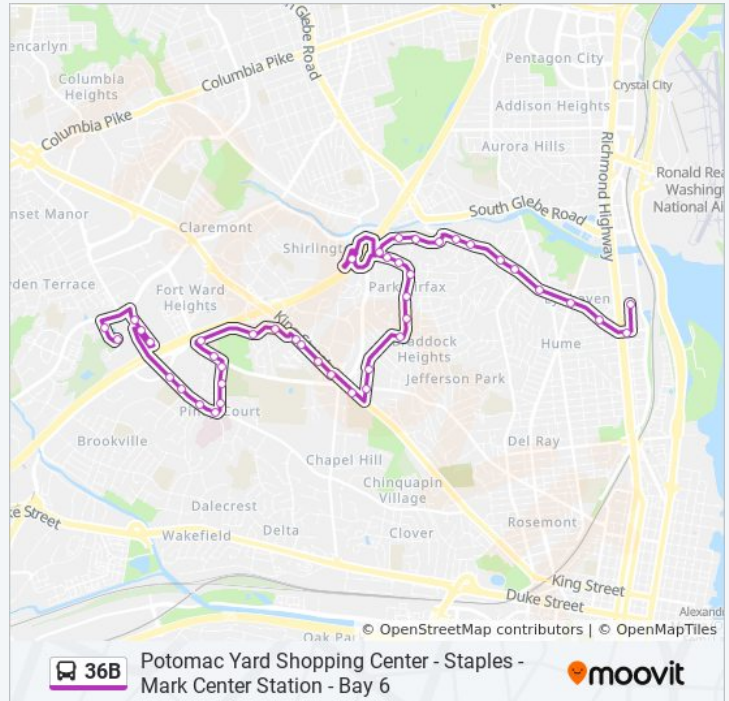

Kenwood Ave + Centre Plaza

Kenwood Ave + Valley Dr

Valley Dr And Gunston Rd

Valley Dr + Preston Rd

Valley Dr And Gunston Rd

Gunston Rd + Greenway Pl

Gunston Rd + Lyons Ln

Shirlington Station - Bay G

Martha Custis Dr @ Gunston Rd

Martha Custis Dr @ Parc East Apts #1225

Martha Custis Dr + Valley Dr

Valley Dr & Tennessee Av

W Glebe Rd + Valley Dr

W Glebe Rd + Florence Dr

36B bus Info

Direction: Potomac Yard Ctr Via Park Place & W Glebe Rd

Stops: 45

Trip Duration: 43 min

Line Summary:

W Glebe Rd + Old Dominion Blvd

W Glebe Rd + Executive Ave

W Glebe Rd Eb + Mount Vernon Ave

W Glebe Rd + Commonwealth Ave

E Glebe Rd + Montrose Ave

E Glebe Rd + Main Line Blvd

E Glebe Rd Eb + Potomac Ave

Potomac Yard Metro Station - Bus Bay B

Potomac Yard Archway (Old Navy)

36B bus time schedules and route maps are available in an offline PDF at moovitapp.com. Use the [Moovit App](#) to see live bus times, train schedule or subway schedule, and step-by-step directions for all public transit in Washington, D.C. - Baltimore, MD.