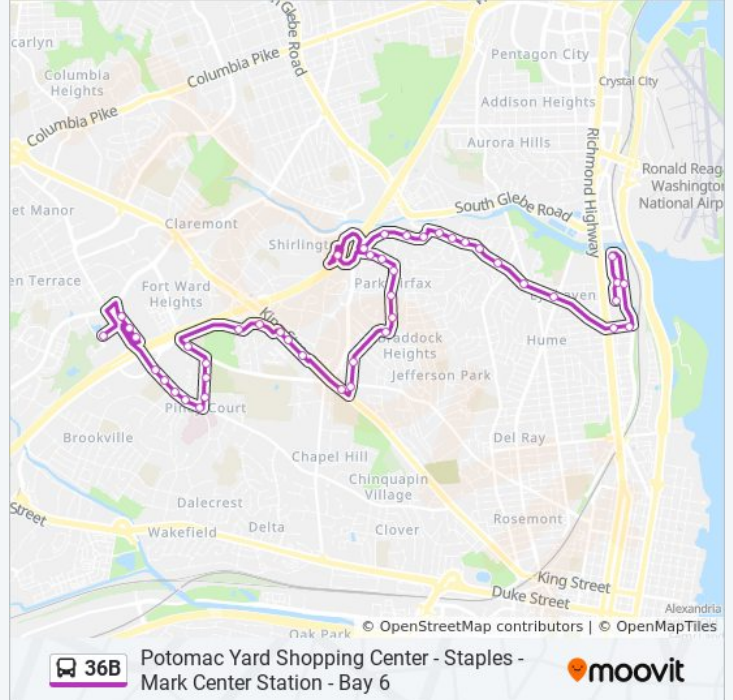

36B bus Info

Direction: Mark Center Via W Glebe Rd & Park Place

Stops: 44

Trip Duration: 42 min

Line Summary:

Valley Dr And Coryell Ln

Valley Dr And Martha Custis Dr

Kenwood Ave + Valley Dr

W Braddock Rd + Ivor Ln

N Howard St + W Braddock Rd

N Howard St + Louis Pl

N Howard St + Maple Tree Ct

Seminary Rd & N Howard St

Seminary Rd + N Jordan St

Seminary Rd & N Pickett St

Seminary Rd & Library La

Seminary Rd & Kenmore Av

Southern Towers Rd & Stratford Bldg

Southern Towers - Sherwood Bldg

Southern Towers Rd & Berkeley Bldg

Mark Center Station - Bay 6

Direction: Potomac Yard Ctr Via Park Place & W Glebe Rd

45 stops

[VIEW LINE SCHEDULE](#)

Mark Center Station - Bay 6

Mark Center Dr & Beauregard St

Southern Towers - Graham Bldg

Southern Towers - Sherwood Bldg

36B bus Time Schedule

Potomac Yard Ctr Via Park Place & W Glebe Rd
Route Timetable: