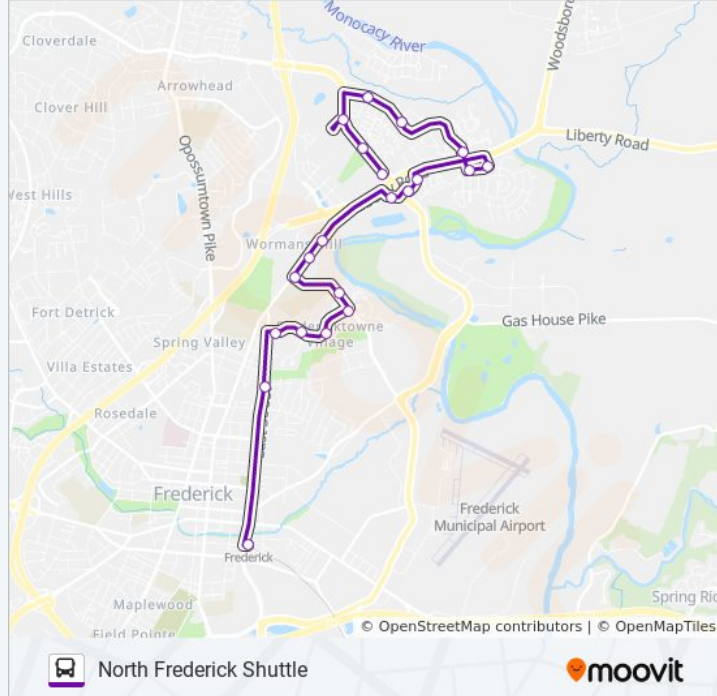

- Wal-Mart (Frederick Trading Center)
- North Market Street at Worman's Mill Court
- Schifferstadt Boulevard at Thomas Johnson Middle School
- Schifferstadt Boulevard at Insley Circle
- Schifferstadt Boulevard at East 16th Street
- 16th Street at Dogwood Drive (Southbound)
- 16th Street Across From Carey Place
- 16th Street at East Street (Across From Northampton)
- East Street at Peters Lane
- East Street Across From Delaware Road
- East Street at 9th Street
- East Street at East Church Street
- East Street at Transit Center

NORTH FREDERICK SHUTTLE bus Info

Direction: Walmart

Stops: 27

Trip Duration: 40 min

Line Summary:

Shops at Monocacy at Kingfisher Drive

Latham Drive at Wheyfield Drive (Dearbought)

Wheyfield Drive Across From Wills Alley
(Dearbought)

Waterside Drive at River Run Road (Waterside)

Waterside Drive at Village Square Road
(Worman's Mill)

Mill Pond Road at Dales

Mill Pond Road at Osprey Way Sb

Clemson Corner Shopping Center

Mill Pond Road at Osprey Way

Mill Pond Road at Grangemill

Wal-Mart (Frederick Trading Center)

NORTH FREDERICK SHUTTLE bus time schedules and route maps are available in an offline PDF at moovitapp.com. Use the [Moovit App](#) to see live bus times, train schedule or subway schedule, and step-by-step directions for all public transit in Washington, D.C. - Baltimore, MD.