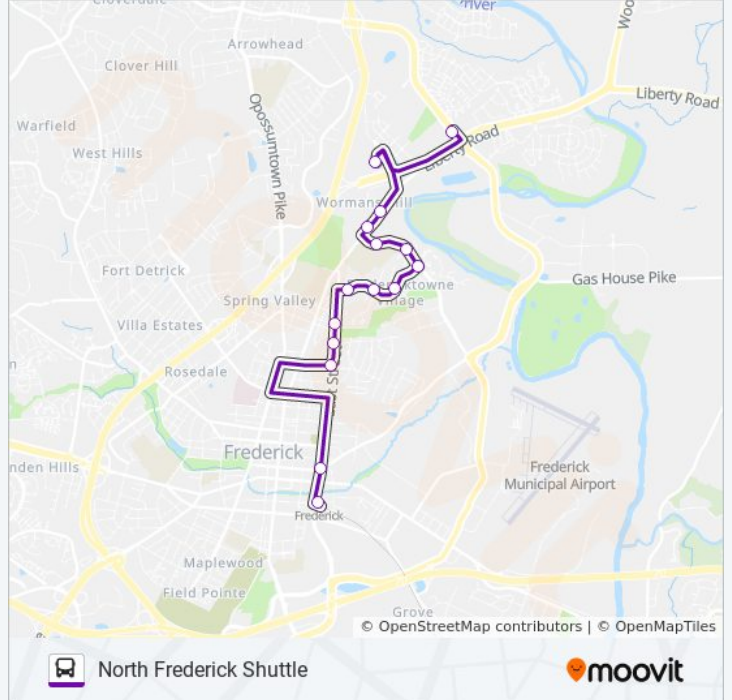

- Wal-Mart (Frederick Trading Center)
- North Market Street at Worman's Mill Court
- Schifferstadt Boulevard at Thomas Johnson Middle School
- Schifferstadt Boulevard at Insley Circle
- Schifferstadt Boulevard at East 16th Street
- 16th Street at Dogwood Drive (Southbound)
- 16th Street Across From Carey Place
- 16th Street at East Street (Across From Northampton)
- East Street at Peters Lane
- East Street Across From Delaware Road
- East Street at 9th Street
- East Street at East Church Street
- East Street at Transit Center

NORTH FREDERICK SHUTTLE bus Info

Direction: Transit Center

Stops: 13

Trip Duration: 15 min

Line Summary:

Direction: Walmart

27 stops

[VIEW LINE SCHEDULE](#)

- East Street at Transit Center
- East Street at Delaware Road (Monocacy Village Shopping Center)
- East Street at Peters Lane Nb
- 16th Street at Northampton Manor
- 16th Street at Carey Place
- 16th Street at Dogwood Drive
- 16th Street at Schifferstadt Boulevard
- Schifferstadt Boulevard at Turning Point Court
- North Market Street (Northbound) at Schifferstadt Boulevard
- North Market Street at Triangle Motors
- North Market Street at Department Of Social Services (1888 North Market Street)
- Riverbend Way at Riverside Way (Shelter)
- Broadband Drive at Progress Drive (Riverside Corporate Park/Wells Fargo)
- Precision Way at Spires Way
- Monocacy Boulevard at Laurel Wood Way
- Shops at Monocacy (Stop Sign Across From Little Gym)

NORTH FREDERICK SHUTTLE bus Info

Direction: Walmart

Stops: 27

Trip Duration: 40 min

Line Summary:

Shops at Monocacy at Kingfisher Drive

Latham Drive at Wheyfield Drive (Dearbought)

Wheyfield Drive Across From Wills Alley
(Dearbought)