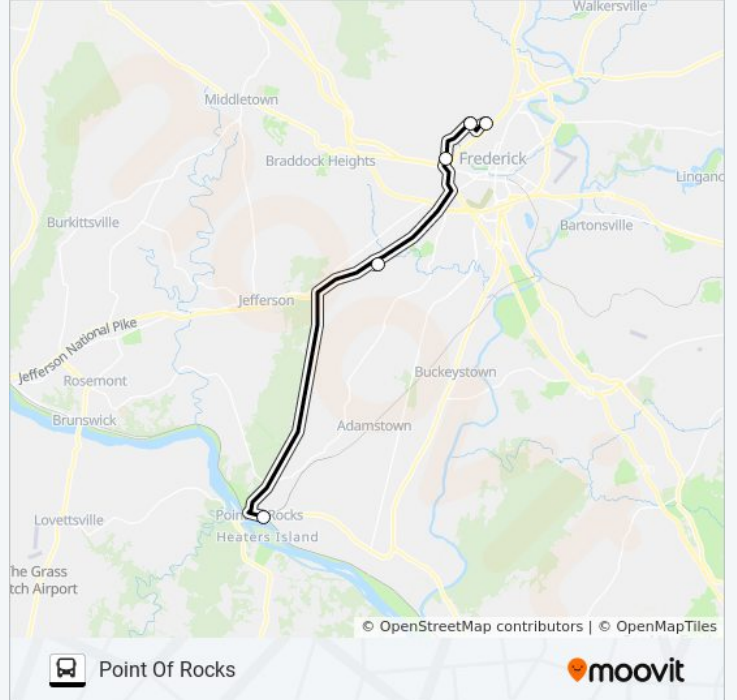

[VIEW LINE SCHEDULE](#)

- Point Of Rocks Marc Train Station
- Mt. Zion Road Park And Ride
- Monocacy Marc Train Station
- Transit Center (Frederick Marc Train Station)
- Taney Avenue at Wilson Place
- Military Road at Fort Detrick (Shelter)
- Baughman's Lane at Rite Aid

POINT OF ROCKS MEET-THE-MARC SHUTTLE bus Info

Direction: Frederick
Stops: 7
Trip Duration: 48 min
Line Summary:

Direction: Point Of Rocks

5 stops

[VIEW LINE SCHEDULE](#)

Taney Avenue at Wilson Place

Military Road at 7th Street

Baughman's Lane at Rite Aid

Mt. Zion Road Park And Ride

Point Of Rocks Marc Train Station

POINT OF ROCKS MEET-THE-MARC SHUTTLE bus Time Schedule

Point Of Rocks Route Timetable:

Sunday	Not Operational
Monday	5:37 AM - 6:38 AM
Tuesday	5:37 AM - 6:38 AM
Wednesday	5:37 AM - 6:38 AM
Thursday	5:37 AM - 6:38 AM
Friday	5:37 AM - 6:38 AM
Saturday	Not Operational

POINT OF ROCKS MEET-THE-MARC SHUTTLE bus Info

Direction: Point Of Rocks

Stops: 5

Trip Duration: 37 min

Line Summary:

POINT OF ROCKS MEET-THE-MARC SHUTTLE bus time schedules and route maps are available in an offline PDF at moovitapp.com. Use the [Moovit App](#) to see live bus times, train schedule or subway schedule, and step-by-step directions for all public transit in Washington, D.C. - Baltimore, MD.