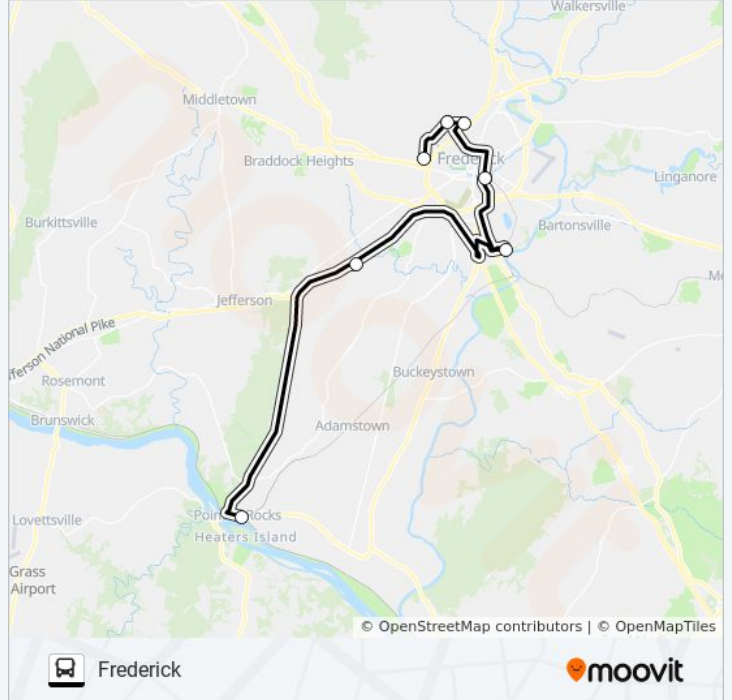

Use the Moovit App to find the closest POINT OF ROCKS MEET-THE-MARC SHUTTLE bus station near you and find out when is the next POINT OF ROCKS MEET-THE-MARC SHUTTLE bus arriving.

Direction: Frederick

7 stops

[VIEW LINE SCHEDULE](#)

- Point Of Rocks Marc Train Station
- Mt. Zion Road Park And Ride
- Monocacy Marc Train Station
- Transit Center (Frederick Marc Train Station)
- Taney Avenue at Wilson Place
- Military Road at Fort Detrick (Shelter)
- Baughman's Lane at Rite Aid

POINT OF ROCKS MEET-THE-MARC SHUTTLE bus Time Schedule

Frederick Route Timetable:

Sunday	Not Operational
Monday	5:28 PM - 6:46 PM
Tuesday	5:28 PM - 6:46 PM
Wednesday	5:28 PM - 6:46 PM
Thursday	5:28 PM - 6:46 PM
Friday	5:28 PM - 6:46 PM
Saturday	Not Operational

POINT OF ROCKS MEET-THE-MARC SHUTTLE bus Info

Direction: Frederick
Stops: 7
Trip Duration: 48 min
Line Summary:

Direction: Point Of Rocks

5 stops

[VIEW LINE SCHEDULE](#)

Taney Avenue at Wilson Place

Military Road at 7th Street