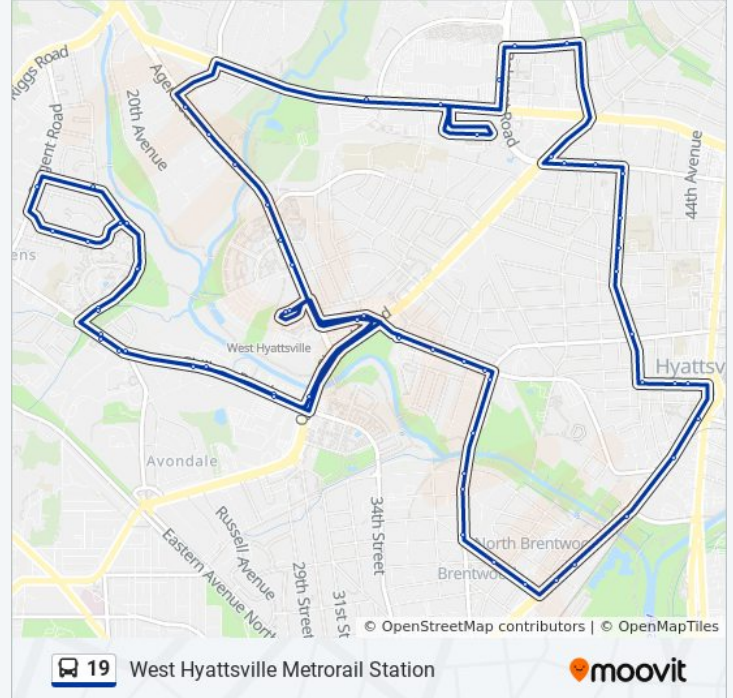

Hamilton St At 36th Ave

Hamilton St At 37th Ave

Hamilton St & 38th Av

38th Av & Hamilton St

38th St At Gaines Pl

38th St & Allison St

38th St & Windom Rd

38th Street at Volta Avenue

Gallatin Street at Church Place

Gallatin Street at 43rd Avenue

Gallatin Street at 42nd Avenue

42nd Avenue at Jefferson Street

42nd Avenue at Nicholson Street

42nd Av & Oglethorpe St

42nd Avenue at Oliver Street

42nd Avenue & Queensbury Road

Queensbury Rd & 41st Av

Queensbury Rd & 39th Pl

Queens Chapel Road at Queensbury Road

Toledo Rd & Adelphi Rd

Toledo Rd & Belcrest Rd

Belcrest Road at Pg Plaza Entrance

Hyattsville Crossing Metrorail Station at Bus Bay

E

East-West Hwy & Pg Plaza

East-West Hwy + Toledo Terr

Ager Road at Roanoke Street

Ager Rd & Powhatan Rd

Ager Rd & Oglethorpe St

Ager Rd & Nicholson St

Ager Road at Kirkwood Place