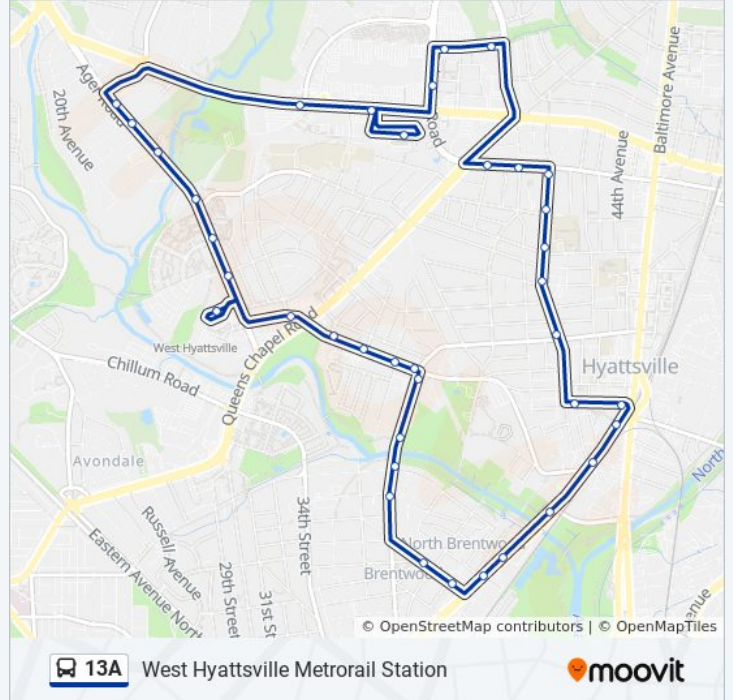

Direction: West Hyattsville Metrorail Station

39 stops

[VIEW LINE SCHEDULE](#)

West Hyattsville Metrorail Station at Bus Bay B

Ager Rd & Lancer Dr

Ager Rd & 29th Av

Ager Rd at Nicholson

Ager Road at Oglethorpe Street

Ager Rd at Peabody St

Ager Road at 23rd Avenue

East-West Hwy at Toledo Terr

East-West Highway at Prince Georges Mall Entrance

Hyattsville Crossing Metrorail Station at Bus Bay E

6505 Belcrest Rd

Toledo Rd & Belcrest Rd

Toledo Road at Adelphi Road

Queensbury Rd & 39th Pl

Queensbury Rd & 41st Av

42nd Ave & Queensbury Rd

42nd Ave & Oliver St

Oglethorpe St & 42nd Av

42nd Avenue at Madison Street

42nd Avenue And Jefferson Street

13A bus Info

Direction: West Hyattsville Metrorail Station

Stops: 39

Trip Duration: 32 min

Line Summary:

Farragut Street And Rhode Island Avenue
 Rhode Island Avenue at County Service Building
 Rhode Island Av & 42nd Pl
 Rhode Island Ave & 41st Pl
 Rhode Island Ave & Wallace Rd
 Rhode Island Av & Webster St
 Volta Avenue at Rhode Island Avenue
 Volta Avenue at 39th Place
 38th St & Windom Rd
 38th Ave & Allison St
 38th St At Gaines Pl
 38th Av & Hamilton St
 Hamilton Street at 38th Avenue
 Hamilton St At 37th Ave
 Hamilton Street at 36th Avenue
 Hamilton St & 35th Av
 Hamilton St & 31st Av
 West Hyattsville Metrorail Station at Bus Bay B