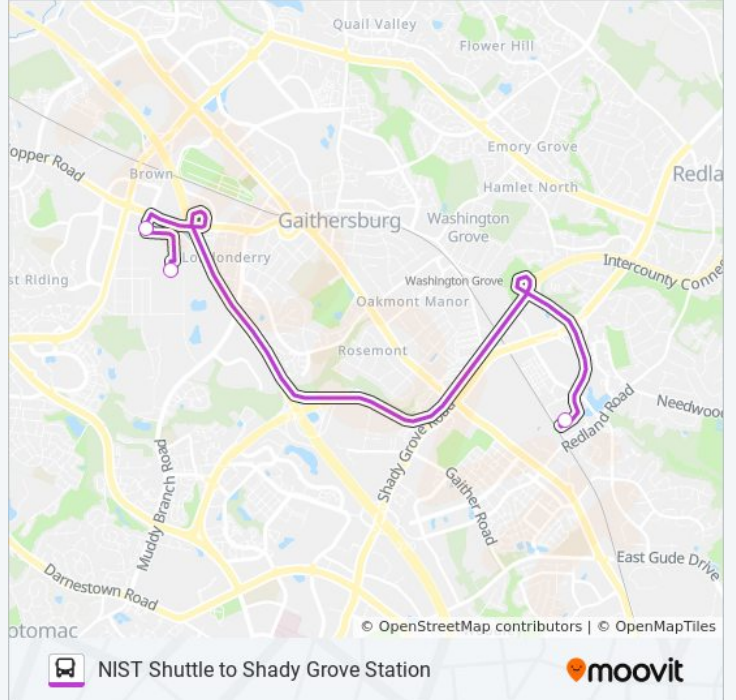

Use the Moovit App to find the closest NIST SHUTTLE bus station near you and find out when is the next NIST SHUTTLE bus arriving.

**Direction: Nist**

3 stops

[VIEW LINE SCHEDULE](#)

Shady Grove Station - Bay C - Nist Shuttle

Nist Visitor Center

Nist Administration Building 101

**NIST SHUTTLE bus Time Schedule**

Nist Route Timetable:

Sunday	Not Operational
Monday	6:45 AM - 6:10 PM
Tuesday	6:45 AM - 6:10 PM
Wednesday	6:45 AM - 6:10 PM
Thursday	6:45 AM - 6:10 PM
Friday	6:45 AM - 6:10 PM
Saturday	Not Operational

**NIST SHUTTLE bus Info****Direction:** Nist**Stops:** 3**Trip Duration:** 20 min**Line Summary:**

**Direction: Shady Grove**

3 stops

[VIEW LINE SCHEDULE](#)

Nist Administration Building 101

Bureau Drive 100

**NIST SHUTTLE bus Info**

**Direction:** Shady Grove

**Stops:** 3

**Trip Duration:** 20 min

**Line Summary:**

NIST SHUTTLE bus time schedules and route maps are available in an offline PDF at [moovitapp.com](https://moovitapp.com). Use the [Moovit App](#) to see live bus times, train schedule or subway schedule, and step-by-step directions for all public transit in Washington, D.C. - Baltimore, MD.