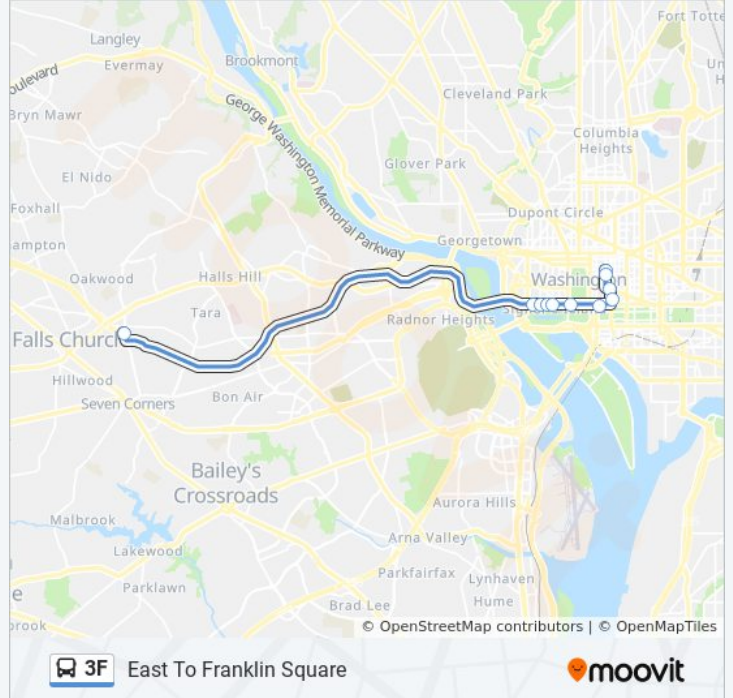

Direction: East To Franklin Sq

11 stops

[VIEW LINE SCHEDULE](#)

E Falls Church Station + Bus Bay D

Constitution Av Nw+22 St NW

Constitution Ave NW + 21st St NW

Constitution Av Nw+20 St NW

Constitution Av Nw+19 St NW

Constitution Av Nw+17 St NW

Constitution Av Nw+14 St NW

12 St Nw+Constitution Av NW

Pennsylvania Av Nw+12 St NW

13 St Nw+G St NW

13 St Nw+H St NW

3F bus Time Schedule

East To Franklin Sq Route Timetable:

Sunday	Not Operational
Monday	4:57 PM - 5:57 PM
Tuesday	4:57 PM - 5:57 PM
Wednesday	4:57 PM - 5:57 PM
Thursday	4:57 PM - 5:57 PM
Friday	4:57 PM - 5:57 PM
Saturday	Not Operational

3F bus Info

Direction: East To Franklin Sq

Stops: 11

Trip Duration: 30 min

Line Summary:

Direction: West To East Falls Church

11 stops

[VIEW LINE SCHEDULE](#)

- 13 St Nw+H St NW
- 14 St Nw+I St NW
- 14 St Nw+G St NW
- 14th St @ F St Nw
- 14 St Nw+Pennsylvania Av NW
- 14th St @ Pennsylvania Ave Nw
- 14 St Nw+Constitution Av NW
- Constitution Av Nw+15 St NW
- Constitution Av Nw+16 St NW
- Constitution Av Nw+17 St NW
- East Falls Church+Bay B