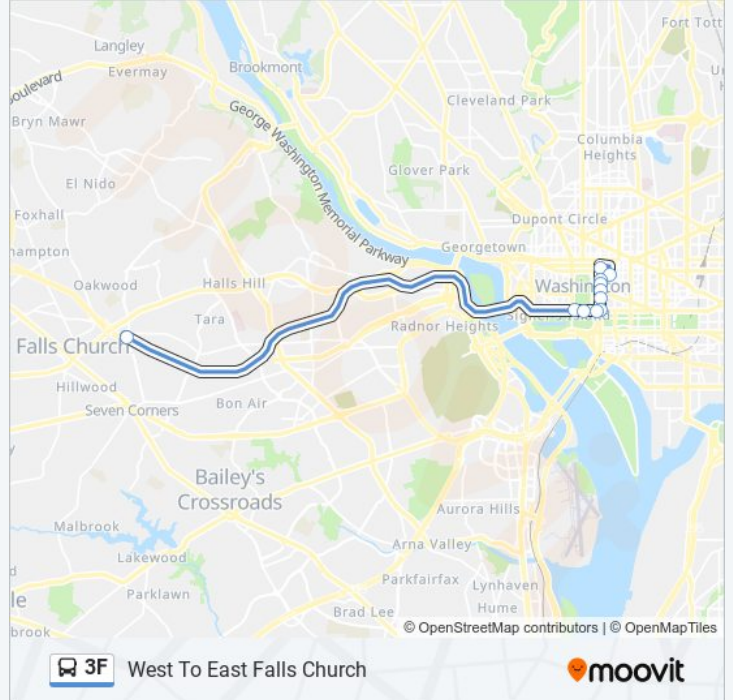

East To Franklin Sq

Get The App

The 3F bus line (East To Franklin Sq) has 2 routes. For regular weekdays, their operation hours are:
(1) East To Franklin Sq: 4:57 PM - 5:57 PM (2) West To East Falls Church: 6:35 AM - 7:57 AM
Use the Moovit App to find the closest 3F bus station near you and find out when is the next 3F bus arriving.

Direction: East To Franklin Sq

11 stops

[VIEW LINE SCHEDULE](#)

E Falls Church Station + Bus Bay D

Constitution Av Nw+22 St NW

Constitution Ave NW + 21st St NW

Constitution Av Nw+20 St NW

Constitution Av Nw+19 St NW

Stops: 11

Trip Duration: 30 min

Line Summary:

Direction: West To East Falls Church

11 stops

[VIEW LINE SCHEDULE](#)

- 13 St Nw+H St NW
- 14 St Nw+I St NW
- 14 St Nw+G St NW
- 14th St @ F St Nw
- 14 St Nw+Pennsylvania Av NW
- 14th St @ Pennsylvania Ave Nw
- 14 St Nw+Constitution Av NW
- Constitution Av Nw+15 St NW
- Constitution Av Nw+16 St NW
- Constitution Av Nw+17 St NW
- East Falls Church+Bay B

3F bus Info

Direction: West To East Falls Church

Stops: 11

Trip Duration: 20 min

Line Summary:

3F bus time schedules and route maps are available in an offline PDF at moovitapp.com. Use the [Moovit App](#) to see live bus times, train schedule or subway schedule, and step-by-step directions for all public transit in Washington, D.C. - Baltimore, MD.