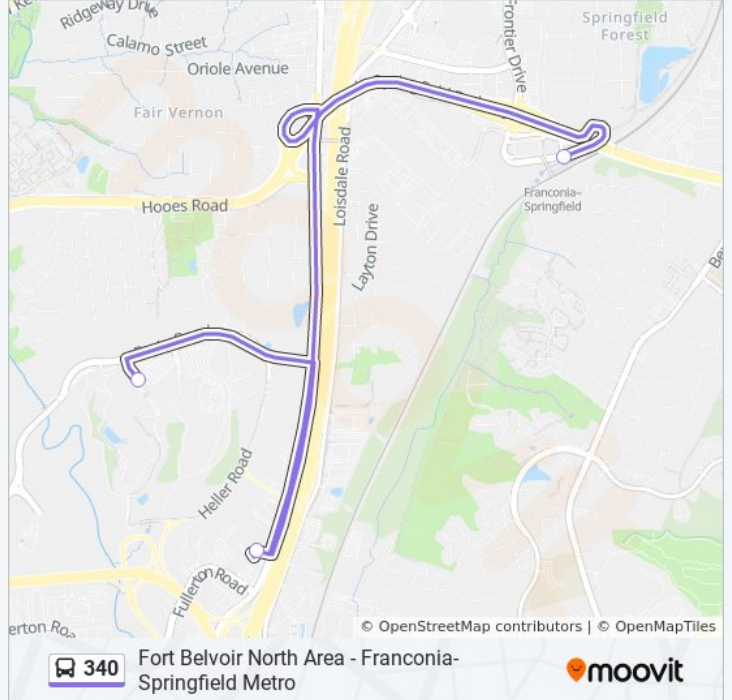

340 bus Info

Direction: 340 Franconia-Springfield

Stops: 4

Trip Duration: 23 min

Line Summary:

Direction: 340 Patriot Ridge

3 stops

[VIEW LINE SCHEDULE](#)

Franconia-Springfield Metro

Patriot Ridge

Fort Belvoir North Area

340 bus Time Schedule

340 Patriot Ridge Route Timetable:

Sunday	Not Operational
Monday	10:15 AM - 9:10 PM
Tuesday	10:15 AM - 9:10 PM
Wednesday	10:15 AM - 9:10 PM
Thursday	10:15 AM - 9:10 PM
Friday	10:15 AM - 9:10 PM
Saturday	Not Operational

340 bus Info

Direction: 340 Patriot Ridge

Stops: 3

Trip Duration: 14 min

Line Summary:

340 bus time schedules and route maps are available in an offline PDF at moovitapp.com. Use the [Moovit App](#) to see live bus times, train schedule or subway schedule, and step-by-step directions for all public transit in Washington, D.C. - Baltimore, MD.