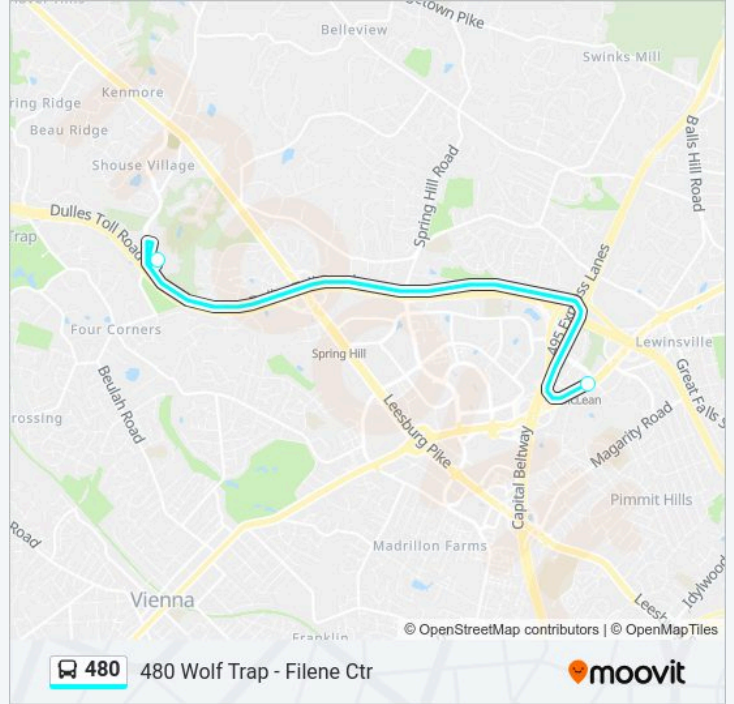

 480

480 Mclean Metro

Get The App

The 480 bus line (480 Mclean Metro) has 2 routes. For regular weekdays, their operation hours are:

(1) 480 Mclean Metro: 10:50 PM(2) 480 Wolf Trap - Filene Ctr: 5:05 PM

Use the Moovit App to find the closest 480 bus station near you and find out when is the next 480 bus arriving.

480 bus Info

Direction: 480 Mclean Metro

Stops: 2

Trip Duration: 10 min

Line Summary:

Direction: 480 Wolf Trap - Filene Ctr

2 stops

[VIEW LINE SCHEDULE](#)

Mclean Metro

Wolf Trap Filene Center

480 bus Time Schedule

480 Wolf Trap - Filene Ctr Route Timetable:

Sunday	5:05 PM
Monday	5:05 PM
Tuesday	5:05 PM
Wednesday	5:05 PM
Thursday	5:05 PM
Friday	5:05 PM
Saturday	5:05 PM

480 bus Info

Direction: 480 Wolf Trap - Filene Ctr

Stops: 2

Trip Duration: 10 min

Line Summary:

480 bus time schedules and route maps are available in an offline PDF at moovitapp.com. Use the Moovit App to see live bus times, train schedule or subway schedule, and step-by-step directions for all public transit in Washington, D.C. - Baltimore, MD.