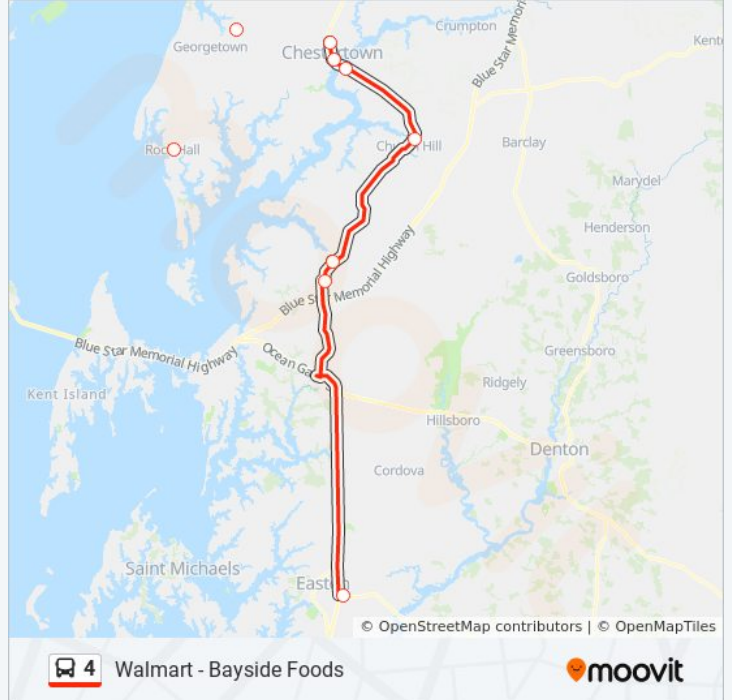

Use the Moovit App to find the closest 4 bus station near you and find out when is the next 4 bus arriving.

### Direction: Easton

9 stops

[VIEW LINE SCHEDULE](#)

- Bayside Foods
- Baywood Court
- Rose's Store
- Dollar General
- Southern States
- Rhode's Store Sb
- Kramer Center
- Shopping Center
- Walmart

### 4 bus Info

**Direction:** Easton

**Stops:** 9

**Trip Duration:** 80 min

**Line Summary:**

**Direction: Rock Hall**

10 stops

[VIEW LINE SCHEDULE](#)