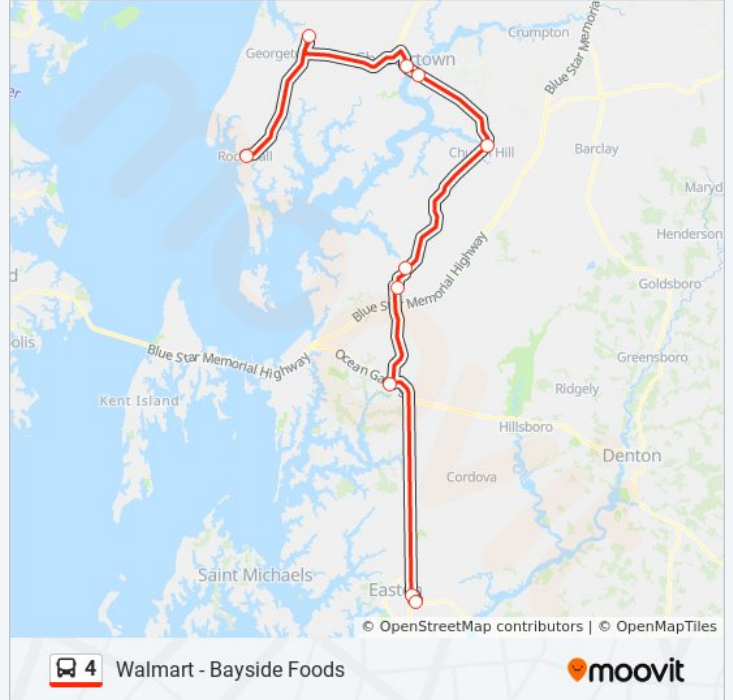

4 bus time schedules and route maps are available in an offline PDF at moovitapp.com. Use the [Moovit App](#) to see live bus times, train schedule or subway schedule, and step-by-step directions for all public transit in Washington, D.C. - Baltimore, MD.

[About Moovit](#) • [MaaS Solutions](#) • [Supported Countries](#) • [Mooviter Community](#)

© 2024 Moovit - All Rights Reserved

Check Live Arrival Times