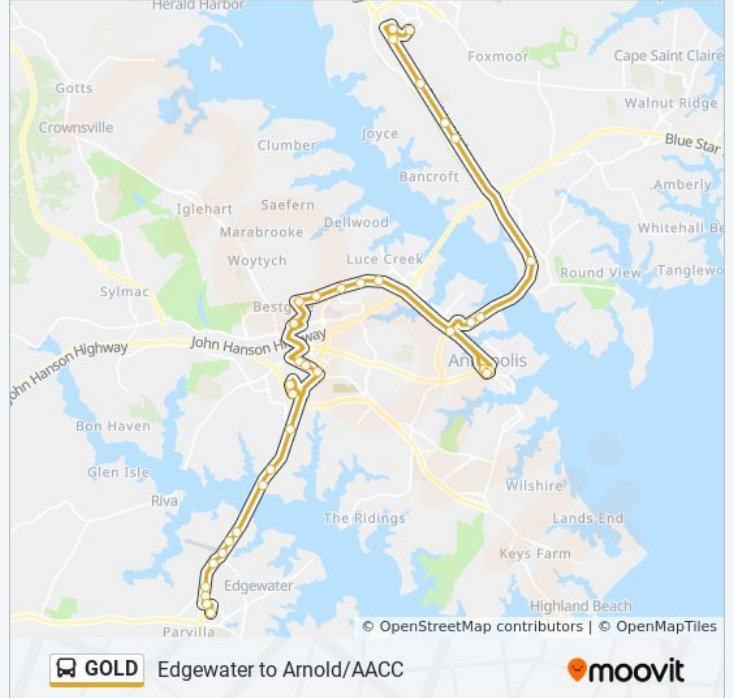

Direction: Anne Arundel Community College

35 stops

[VIEW LINE SCHEDULE](#)

- K-Mart at South River Colony
- Mitchells Chance Rd. And Route 2
- Route 2 And Mitchells Chance Rd.
- Route 2 And Pike Ridge Rd.
- Route 2 And Mayo Rd.
- Route 2 And Maryland Ave.
- Route 2 And Lee Airpark Dr.
- Route 2 And South River Rd.
- Route 2 And Old South River Rd.
- Route 2 And Poplar Point Rd.
- Route 2 And Admiral Cochrane Dr.
- Harbour Center North
- Harbour Center South
- Forest Dr. And Old Solomons Island Rd.
- Forest Dr. And Harker Pl.
- Forest Dr. And Tower Pl.
- Westfield Mall
- Bestgate Rd. Office Building
- Bestgate Rd. And Herndon Dr.
- Bestgate Rd. And Harbour Gates Dr.
- Bestgate Rd. And Compton Dr.
- Bestgate Rd. And Tidewater Colony Dr.

GOLD bus Info

Direction: Anne Arundel Community College

Stops: 35

Trip Duration: 57 min

Line Summary:

Rowe Blvd. And Taylor Ave.
 Northwest St. And Church Circle
 Church Circle at Court House
 Church Circle & School St.
 B&A Blvd. And King George St.
 B&A Blvd. And Badger Rd.
 Rt 450 & Brice Rd
 Ritchie Hwy. And Old Frederick Rd.
 Ritchie Hwy. And Arnold Rd.
 Ritchie Hwy. And Joyce Ln.
 Ritchie Hwy. at Severna Park Golf Center
 West Campus Dr. at Fine Arts Building
 Aacc Loop Rd.

Direction: Edgewater

41 stops

[VIEW LINE SCHEDULE](#)

Aacc Loop Rd.
 West Campus Dr & Fine Arts Building Wb
 Ritchie Hwy. at Severn Commerce Center
 Ritchie Hwy. And Joyce Ln.
 Ritchie Hwy. And Arnold Rd.
 Ritchie Hwy. And Old Frederick Rd.
 Ritchie Hwy. And Brice Rd.
 B&A Blvd. And Badger Rd.
 B&A Blvd. And King George St.
 Taylor Ave. And Ridgely Ave.
 Rowe Blvd. And Taylor Ave.
 Northwest St. And Church Circle
 Church Circle at Court House
 Church Circle & School St.
 Calvert St. And Bladen St.
 Rowe Blvd. And Taylor Ave.

GOLD bus Info

Direction: Edgewater

Stops: 41

Trip Duration: 56 min

Line Summary:

Bestgate Rd. And N. Bestgate Rd.

Bestgate Rd. And Lawrence Ave.

H&B Shopping Center