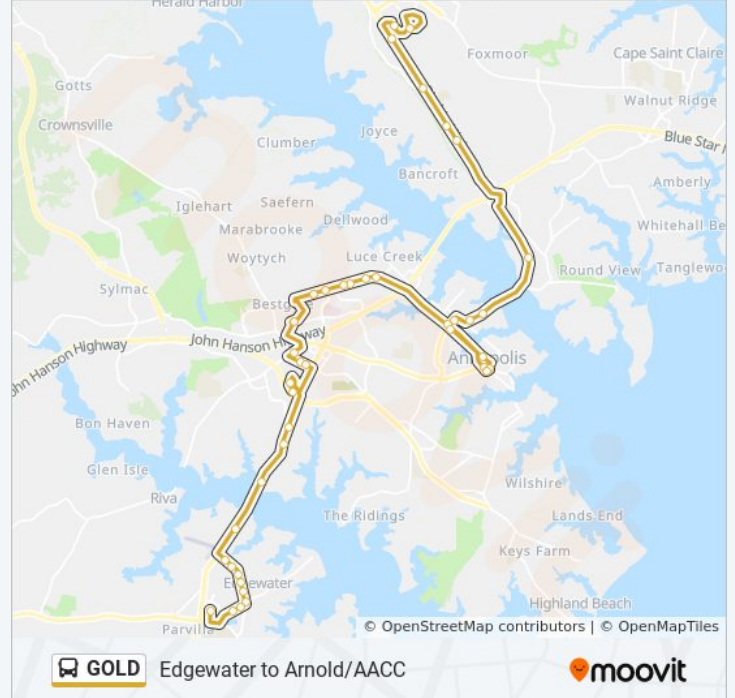

GOLD bus Info

Direction: Edgewater

Stops: 41

Trip Duration: 56 min

Line Summary:

Bestgate Rd. And N. Bestgate Rd.

Bestgate Rd. And Lawrence Ave.

H&B Shopping Center

Bestgate Rd. at Bestgate Park

Bestgate Rd. And Severn Grove Rd.

Bestgate Rd. And Gate Dr.

Westfield Mall

Riva Rd. And Towne Centre Blvd.

Forest Dr. at Forest Plaza

Forest Dr. And Harker Pl.

Harbour Center North

Harbour Center South

Route 2 And Admiral Cochrane Dr.

Route 2 And Wallace Manor Rd.

Route 2 And Old South River Rd.

Route 2 And Virginia Ave.

Mayo Rd. And Route 2

Mayo Rd. And Millhaven Dr.

Mayo Rd. And Marlboro Rd.

Mayo Rd. And Potomac Rd.

Mayo Rd. And Salisbury Rd.

Mayo Rd. And Bay Ridge Rd.

Stepneys Ln. at Edgewater Library

Stepneys Ln. And Howards Point Rd.

K-Mart at South River Colony

GOLD bus time schedules and route maps are available in an offline PDF at moovitapp.com. Use the [Moovit App](#) to see live bus times, train schedule or subway schedule, and step-by-step directions for all public transit in Washington, D.C. - Baltimore, MD.