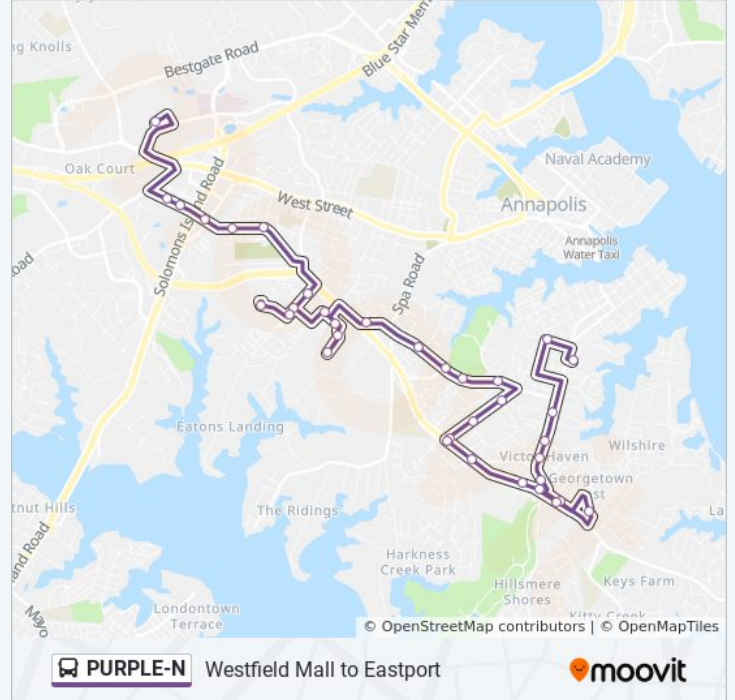

#### Direction: Eastport

32 stops

[VIEW LINE SCHEDULE](#)

- Westfield Mall
- Housley Rd. at Best Buy
- Housley Rd. And Gateway Village Dr.
- Housley Rd. at Regatta Bay Ct.
- Bestgate Rd. Office Building
- Bestgate Rd. And Herndon Dr.
- Medical Pkwy. And Bestgate Rd.
- Anne Arundel Medical Center
- Medical Pkwy. at Sajak Building
- Jennifer Rd. at Annapolis Plaza
- West St. And Somerville Rd.
- West St. And Old Solomons Island Rd.
- West St. And Parole St.
- West St. And Westbridge Dr.
- West St. And Chinquapin Round Rd.
- West St. And Legion Ave.
- West St. And Cherry Grove Ave.
- West St. And Russell St.
- West St. And Brewer Ave.
- West St. And Amos Garrett Blvd.
- West St. And Southgate Ave.

#### PURPLE-N bus Info

**Direction:** Eastport

**Stops:** 32

**Trip Duration:** 31 min

**Line Summary:**

Colonial Ave. And West St.

West St. And Lafayette Ave.

West St. & Calvert St

### Direction: Westfield Mall

35 stops

[VIEW LINE SCHEDULE](#)

Monroe St. And Bay Ridge Ave.

Madison St. And President St.

Bay Ridge Ave. And Janice Dr.

Bay Ridge Ave. And Timber Creek Dr.

Bay Ridge Ave. And Victor Pkwy.

Forest Dr. And Parole St.

Forest Dr. And Center St.

Forest Dr. And Old Solomons Island Rd.

Forest Dr. And Harker Pl.

Forest Dr. And Tower Pl.

Westfield Mall

PURPLE-N bus time schedules and route maps are available in an offline PDF at [moovitapp.com](https://moovitapp.com). Use the [Moovit App](#) to see live bus times, train schedule or subway schedule, and step-by-step directions for all public transit in Washington, D.C. - Baltimore, MD.