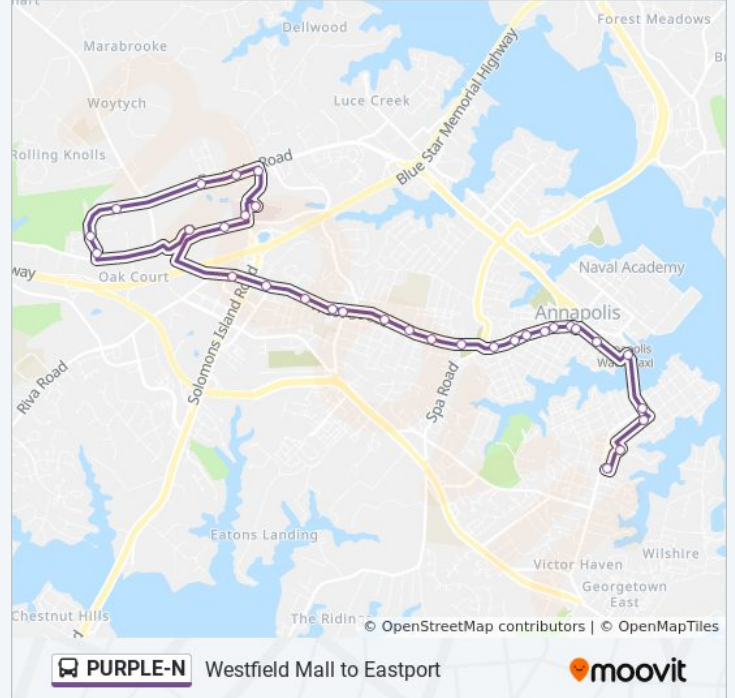

#### PURPLE-N bus Info

**Direction:** Eastport

**Stops:** 32

**Trip Duration:** 31 min

**Line Summary:**

Colonial Ave. And West St.

West St. And Lafayette Ave.

West St. & Calvert St

West St. And Church Circle

Church Circle at Court House

City Hall / Noah Hillman Garage

St. Mary's St. And Compromise St.

6th St. And Bay Ridge Ave.

Chesapeake Ave. And Burnside St.

Norman Dr. And Americana Dr.

Monroe St. And Bay Ridge Ave.

### Direction: Westfield Mall

35 stops

[VIEW LINE SCHEDULE](#)

Monroe St. And Bay Ridge Ave.

Madison St. And President St.

Bay Ridge Ave. And Janice Dr.

Bay Ridge Ave. And Timber Creek Dr.

Bay Ridge Ave. And Victor Pkwy.