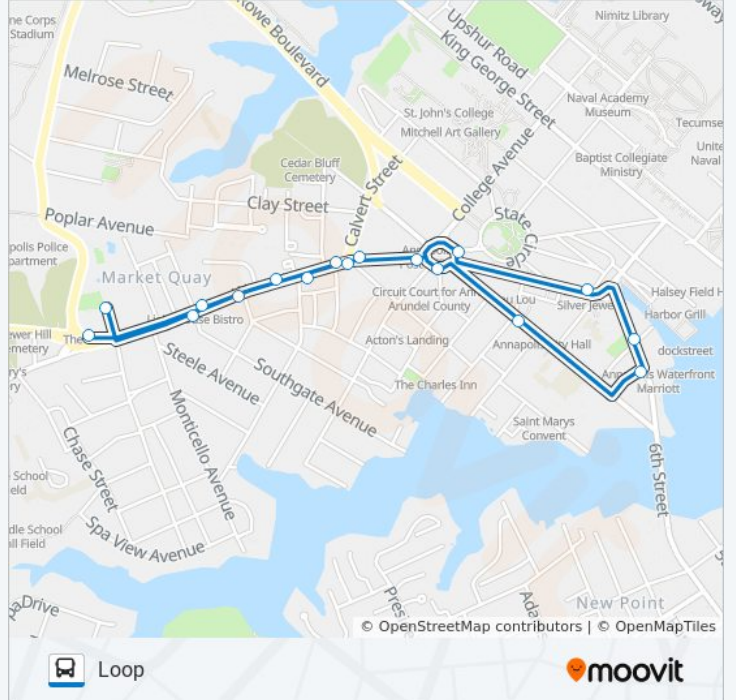

 CIRCULATOR

Loop

[Get The App](#)

The CIRCULATOR bus line Loop has one route. For regular weekdays, their operation hours are:

(1) Loop: 7:30 AM - 10:50 PM

Use the Moovit App to find the closest CIRCULATOR bus station near you and find out when is the next CIRCULATOR bus arriving.

**Direction: Loop**

17 stops

[VIEW LINE SCHEDULE](#)

Park Place

West St. And Southgate Ave.

Colonial Ave. And West St.

West St. And Lafayette Ave.

West St. &amp; Calvert St

West St &amp; Calvert St

West St &amp; Calvert St FS Wb

West St. at Loews Hotel

West St. And Madison Pl.

West St. And Taylor Ave.

**CIRCULATOR bus Time Schedule**

Loop Route Timetable:

Sunday	8:00 AM - 7:40 PM
Monday	7:30 AM - 10:50 PM
Tuesday	7:30 AM - 10:50 PM
Wednesday	7:30 AM - 10:50 PM
Thursday	7:30 AM - 10:50 PM
Friday	7:30 AM - 10:50 PM
Saturday	7:30 AM - 10:50 PM

**CIRCULATOR bus Info****Direction:** Loop**Stops:** 17**Trip Duration:** 20 min**Line Summary:**

CIRCULATOR bus time schedules and route maps are available in an offline PDF at [moovitapp.com](https://moovitapp.com). Use the [Moovit App](#) to see live bus times, train schedule or subway schedule, and step-by-step directions for all public transit in Washington, D.C. - Baltimore, MD.