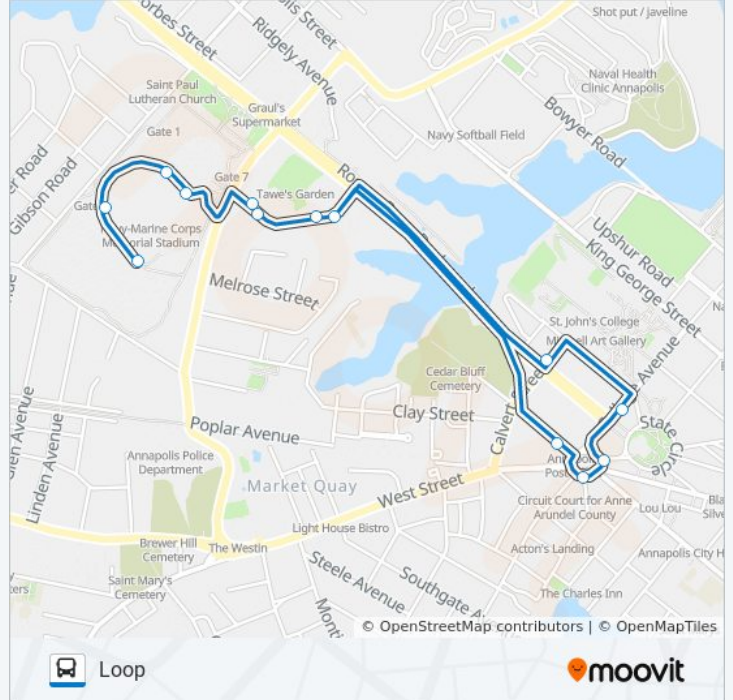

Direction: Loop

13 stops

[VIEW LINE SCHEDULE](#)

Navy-Marine Corps Memorial Stadium (Stop 1)

Navy-Marine Corps Memorial Stadium (Stop 2)

Navy-Marine Corps Memorial Stadium (Stop 3)

Navy-Marine Corps Memorial Stadium (Stop 4)

Herbert Sachs Blvd. at Dnr

Herbert Sachs Blvd. at Court Of Appeals

Northwest St. And Church Circle

Church Circle at Court House

Church Circle & School St.

College Ave. at Lawyer's Mall

Calvert St. And Bladen St.

Herbert Sachs Blvd. at Court Of Appeals

Herbert Sachs Blvd. at Dnr

STATE SHUTTLE bus Time Schedule

Loop Route Timetable:

Sunday	Not Operational
Monday	6:30 AM - 7:50 PM
Tuesday	6:30 AM - 7:50 PM
Wednesday	6:30 AM - 7:50 PM
Thursday	6:30 AM - 7:50 PM
Friday	6:30 AM - 7:50 PM
Saturday	Not Operational

STATE SHUTTLE bus Info**Direction:** Loop**Stops:** 13**Trip Duration:** 20 min**Line Summary:**

STATE SHUTTLE bus time schedules and route maps are available in an offline PDF at moovitapp.com. Use the [Moovit App](#) to see live bus times, train schedule or subway schedule, and step-by-step directions for all public transit in Washington, D.C. - Baltimore, MD.