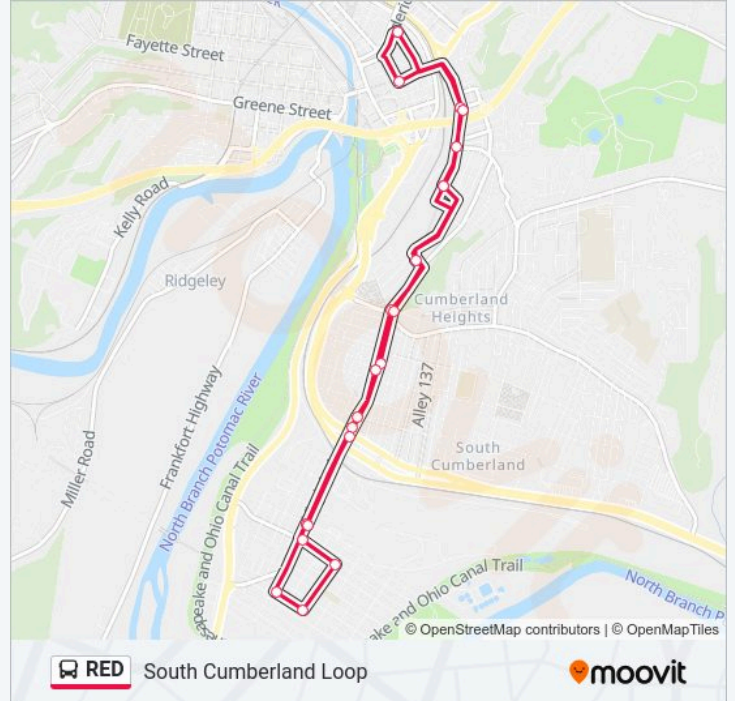

Direction: South Cumberland Loop

23 stops

[VIEW LINE SCHEDULE](#)

- Rose's
- Cumberland Post Office
- Chick-Fil-A
- Martin's Cumberland
- Patrick's Pub
- Maryland Ave & Virginia Ave
- Virginia Ave Hrdc
- Virginia Ave & Fourth St
- Virginia Ave & Industrial Blvd (Sheetz)
- Virginia Ave & Offutt St (Opp Csx)
- Potomac St & Virginia Ave
- Potomac St & Ella St
- Ella St & Elder St
- Elder St & Virginia Ave
- Virginia Ave & Offutt St (Opp Csx)
- Virginia Ave & Offutt St (Csx)
- Virginia Ave & Industrial Blvd (Rite Aid)
- Opposite Hrdc
- Oldtown Rd & Maryland Ave
- Martin's Cumberland
- Park St & Central Ave

RED bus Info

Direction: South Cumberland Loop

Stops: 23

Trip Duration: 26 min

Line Summary:

Centre St & Baltimore St

Rose's

Direction: Willowbrook Rd Loop

26 stops

[VIEW LINE SCHEDULE](#)

Rose's

Cumberland Post Office

Hill Top Dr & Louisiana Ave

Louisiana Ave

Johnson Heights Medical Building

Ridgewood Ave & Brookfield Ave

RED bus Info

Direction: Willowbrook Rd Loop

Stops: 26

Trip Duration: 30 min

Line Summary:

Thomas B Finan Center

Country Club Rd & Amber Dr

Baltimore Ave & Shades Ln