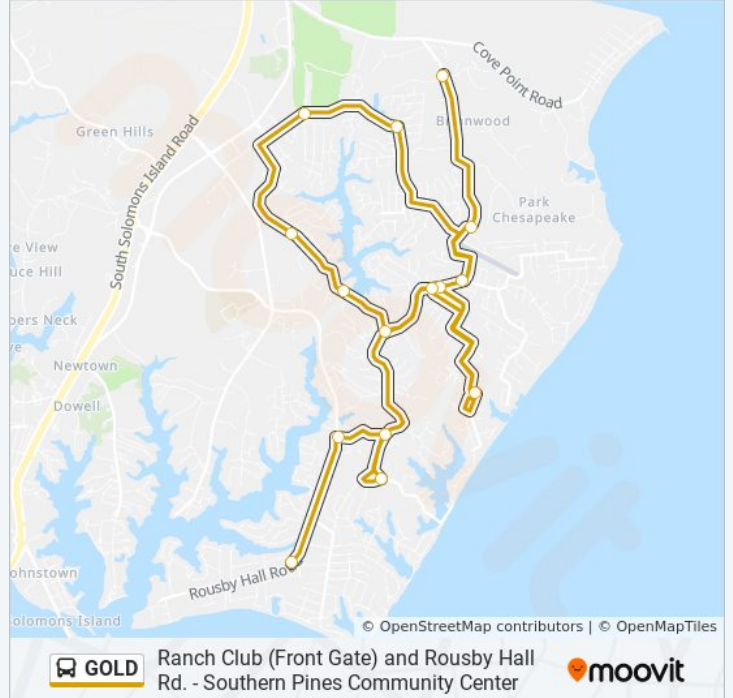

Ranch Club (Front Gate) and Rousby Hall Rd. - Southern Pines Community Center

Get The App

The GOLD bus line (Ranch Club (Front Gate) and Rousby Hall Rd. - Southern Pines Community Center) has 2 routes. For regular weekdays, their operation hours are:

Direction: Ranch Estates

16 stops

[VIEW LINE SCHEDULE](#)

- Southern Pines Community Center
- Cove Point Water Park & Pool
- Little Cove Point Rd.
- Ranch Club (Back Gate)
- Catalina Dr. And North Catalina Dr.
- Catalina Dr. And Golden West Way
- Golden West Way And Cascade Trail
- Catalina Dr. And San Mateo Trail
- Catalina Dr. And Chisolm Trail
- Lake Lariat
- Camp Grounds
- Gunsmoke Trail And Rawhide Rd.
- Gunsmoke Trail And Tomahawk Trail
- Clubhouse Dr. And Catalina Dr.
- Clubhouse Dr. And Rodeo Rd.
- Ranch Club (Front Gate) And Rousby Hall Rd.

GOLD bus Info

Direction: Ranch Estates

Stops: 16

Trip Duration: 37 min

Line Summary:

Direction: Southern Pines Community Center

10 stops

[VIEW LINE SCHEDULE](#)