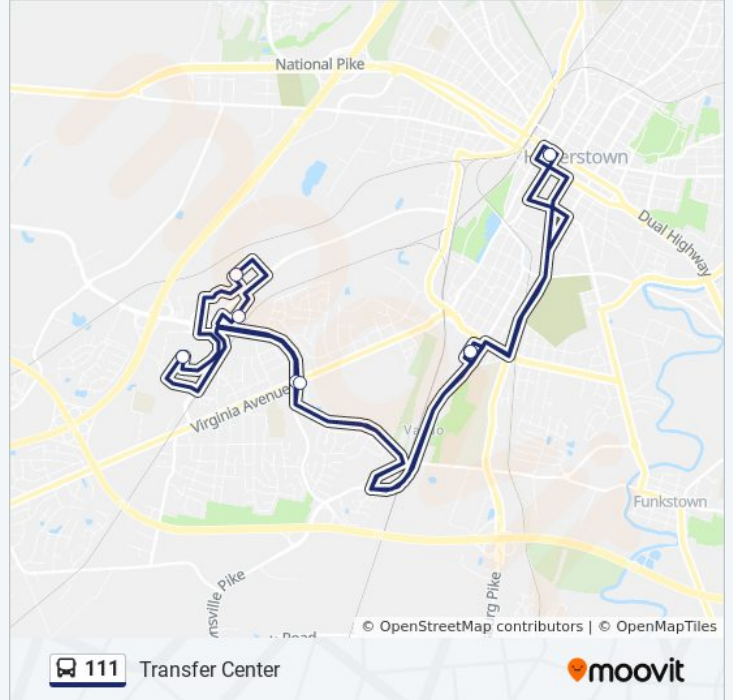

### Direction: Transfer Center

9 stops

[VIEW LINE SCHEDULE](#)

Transfer Center

South End S.C.

Halfway & Virginia Northbound

Kmart

Martins

Valley Mall Food Court

Halfway & Virginia Southbound

South End S.C.

Transfer Center

### 111 bus Time Schedule

Transfer Center Route Timetable:

Sunday	Not Operational
Monday	8:45 AM - 4:45 PM
Tuesday	8:45 AM - 4:45 PM
Wednesday	8:45 AM - 4:45 PM
Thursday	8:45 AM - 4:45 PM
Friday	8:45 AM - 4:45 PM
Saturday	8:45 AM - 4:45 PM

### 111 bus Info

**Direction:** Transfer Center

**Stops:** 9

**Trip Duration:** 60 min

**Line Summary:**

111 bus time schedules and route maps are available in an offline PDF at [moovitapp.com](https://moovitapp.com). Use the [Moovit App](#) to see live bus times, train schedule or subway schedule, and step-by-step directions for all public transit in Washington, D.C. - Baltimore, MD.