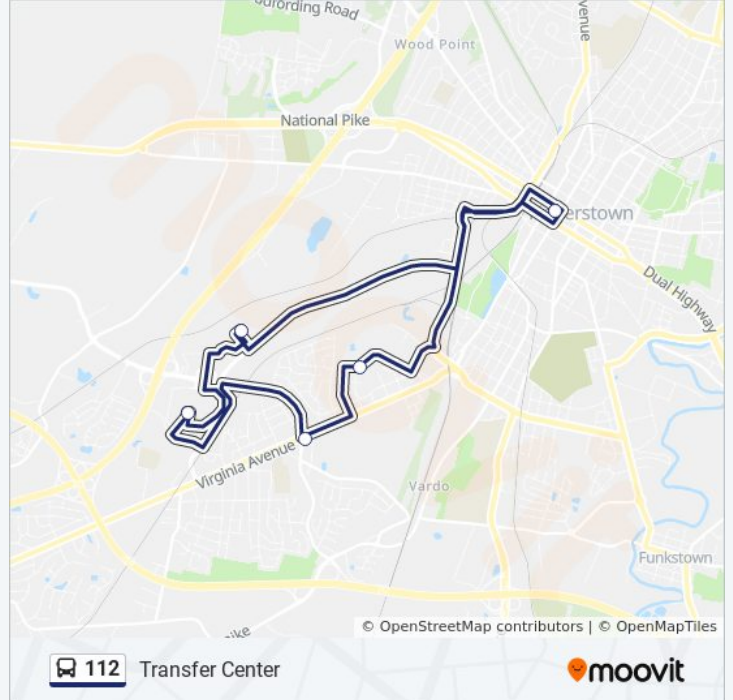

112

Transfer Center

Get The App

The 112 bus line Transfer Center has one route. For regular weekdays, their operation hours are:

(1) Transfer Center: 8:15 AM - 9:15 PM

Use the Moovit App to find the closest 112 bus station near you and find out when is the next 112 bus arriving.

Direction: Transfer Center

6 stops

[VIEW LINE SCHEDULE](#)

Transfer Center

Martins

Valley Mall Food Court

Halfway & Virginia Northbound

Noland Village

Transfer Center

112 bus Time Schedule

Transfer Center Route Timetable:

Sunday	Not Operational
Monday	8:15 AM - 9:15 PM
Tuesday	8:15 AM - 9:15 PM
Wednesday	8:15 AM - 9:15 PM
Thursday	8:15 AM - 9:15 PM
Friday	8:15 AM - 9:15 PM
Saturday	9:15 PM

112 bus Info

Direction: Transfer Center

Stops: 6

Trip Duration: 30 min

Line Summary:

112 bus time schedules and route maps are available in an offline PDF at moovitapp.com. Use the [Moovit App](#) to see live bus times, train schedule or subway schedule, and step-by-step directions for all public transit in Washington, D.C. - Baltimore, MD.