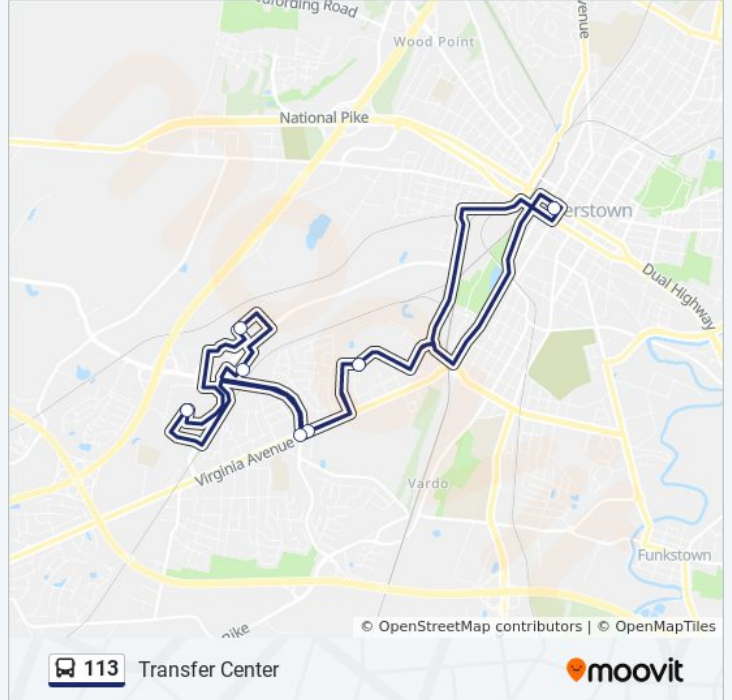

113

Transfer Center

Get The App

The 113 bus line Transfer Center has one route. For regular weekdays, their operation hours are:

(1) Transfer Center: 6:15 PM - 7:45 PM

Use the Moovit App to find the closest 113 bus station near you and find out when is the next 113 bus arriving.

**Direction: Transfer Center**

9 stops

[VIEW LINE SCHEDULE](#)

- Transfer Center
- Noland Village
- Virginia & Halfway
- Kmart
- Martins
- Valley Mall Food Court
- Halfway & Virginia Southbound
- Noland Village
- Transfer Center

**113 bus Time Schedule**

Transfer Center Route Timetable:

Sunday	Not Operational
Monday	6:15 PM - 7:45 PM
Tuesday	6:15 PM - 7:45 PM
Wednesday	6:15 PM - 7:45 PM
Thursday	6:15 PM - 7:45 PM
Friday	6:15 PM - 7:45 PM
Saturday	6:15 PM - 7:45 PM

**113 bus Info**

**Direction:** Transfer Center

**Stops:** 9

**Trip Duration:** 40 min

**Line Summary:**

113 bus time schedules and route maps are available in an offline PDF at [moovitapp.com](https://moovitapp.com). Use the [Moovit App](#) to see live bus times, train schedule or subway schedule, and step-by-step directions for all public transit in Washington, D.C. - Baltimore, MD.