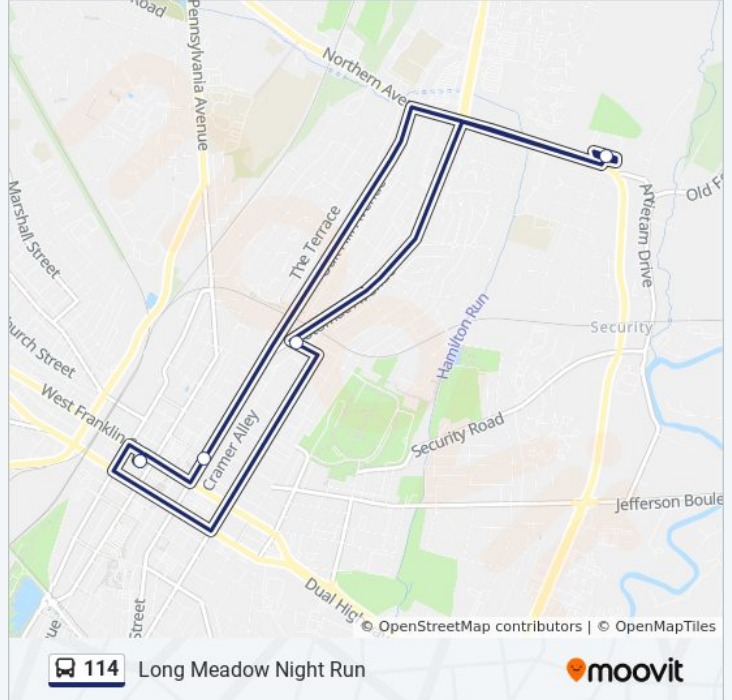

## Long Meadow Night Run

Get The App

The 114 bus line Long Meadow Night Run has one route. For regular weekdays, their operation hours are:

(1) Transfer Center: 6:55 PM - 8:25 PM

Use the Moovit App to find the closest 114 bus station near you and find out when is the next 114 bus arriving.

### Direction: Transfer Center

5 stops

[VIEW LINE SCHEDULE](#)

Transfer Center

Fairground & Potomac

Y.M.C.A.

Potomac & Church

Transfer Center

### 114 bus Time Schedule

Transfer Center Route Timetable:

Sunday	Not Operational
Monday	6:55 PM - 8:25 PM
Tuesday	6:55 PM - 8:25 PM
Wednesday	6:55 PM - 8:25 PM
Thursday	6:55 PM - 8:25 PM
Friday	6:55 PM - 8:25 PM
Saturday	6:55 PM - 8:25 PM

### 114 bus Info

**Direction:** Transfer Center

**Stops:** 5

**Trip Duration:** 17 min

**Line Summary:**

114 bus time schedules and route maps are available in an offline PDF at [moovitapp.com](https://moovitapp.com). Use the [Moovit App](#) to see live bus times, train schedule or subway schedule, and step-by-step directions for all public transit in Washington, D.C. - Baltimore, MD.