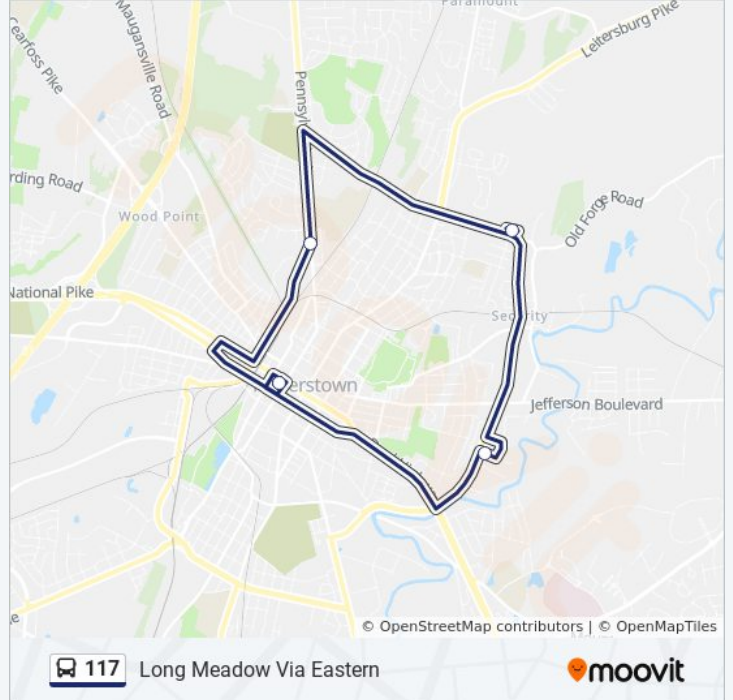

Long Meadow Via Eastern

Get The App

The 117 bus line Long Meadow Via Eastern has one route. For regular weekdays, their operation hours are:

(1) Transfer Center: 7:15 AM - 5:15 PM

Use the Moovit App to find the closest 117 bus station near you and find out when is the next 117 bus arriving.

Direction: Transfer Center

5 stops

[VIEW LINE SCHEDULE](#)

Transfer Center

Eastern & Professional

Y.M.C.A.

Pennsylvania & Burhans

Transfer Center

117 bus Time Schedule

Transfer Center Route Timetable:

Sunday	Not Operational
Monday	7:15 AM - 5:15 PM
Tuesday	7:15 AM - 5:15 PM
Wednesday	7:15 AM - 5:15 PM
Thursday	7:15 AM - 5:15 PM
Friday	7:15 AM - 5:15 PM
Saturday	8:15 AM - 5:15 PM

117 bus Info

Direction: Transfer Center

Stops: 5

Trip Duration: 30 min

Line Summary:

117 bus time schedules and route maps are available in an offline PDF at moovitapp.com. Use the [Moovit App](#) to see live bus times, train schedule or subway schedule, and step-by-step directions for all public transit in Washington, D.C. - Baltimore, MD.