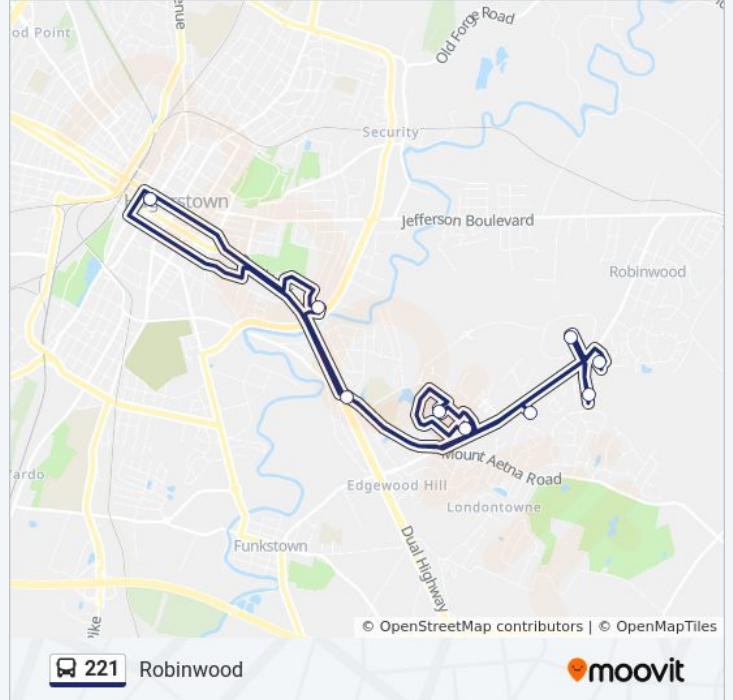

221

Robinwood

Get The App

The 221 bus line Robinwood has one route. For regular weekdays, their operation hours are:

(1) Transfer Center: 6:15 AM - 5:15 PM

Use the Moovit App to find the closest 221 bus station near you and find out when is the next 221 bus arriving.

Direction: Transfer Center

10 stops

[VIEW LINE SCHEDULE](#)

- Transfer Center
- Mt. Aetna & Dual
- Rosebank Way
- Brandywine Apts
- Stonecroft
- Community College
- Robinwood Medical Center
- Meritus & Robinwood Centers
- Weis Market
- Transfer Center

221 bus Time Schedule

Transfer Center Route Timetable:

Sunday	Not Operational
Monday	6:15 AM - 5:15 PM
Tuesday	6:15 AM - 5:15 PM
Wednesday	6:15 AM - 5:15 PM
Thursday	6:15 AM - 5:15 PM
Friday	6:15 AM - 5:15 PM
Saturday	Not Operational

221 bus Info

Direction: Transfer Center

Stops: 10

Trip Duration: 60 min

Line Summary:

221 bus time schedules and route maps are available in an offline PDF at moovitapp.com. Use the [Moovit App](#) to see live bus times, train schedule or subway schedule, and step-by-step directions for all public transit in Washington, D.C. - Baltimore, MD.