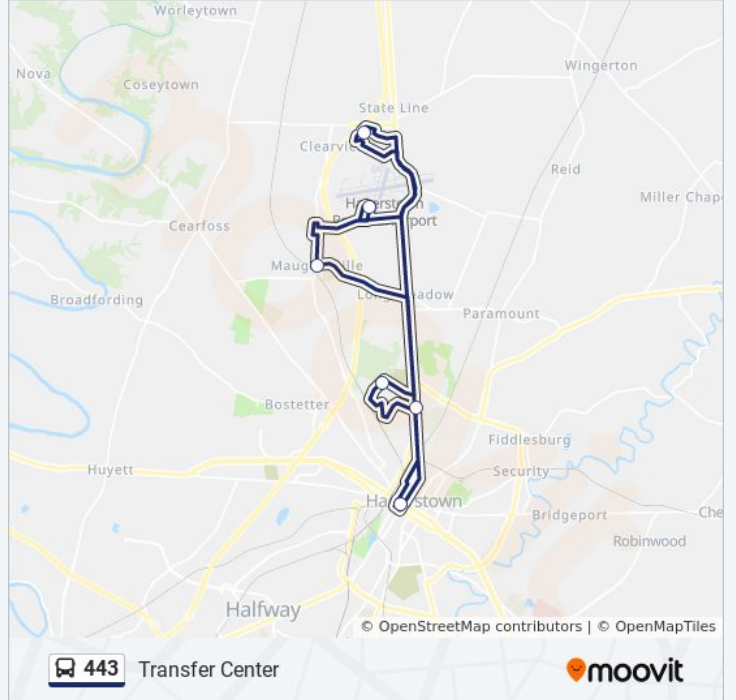

443

Transfer Center

Get The App

The 443 bus line Transfer Center has one route. For regular weekdays, their operation hours are:

(1) Transfer Center: 6:15 AM - 5:45 PM

Use the Moovit App to find the closest 443 bus station near you and find out when is the next 443 bus arriving.

Direction: Transfer Center

7 stops

[VIEW LINE SCHEDULE](#)

Transfer Center

Health Department

Maugansville

Airport

Citi

Hamilton Park

Transfer Center

443 bus Time Schedule

Transfer Center Route Timetable:

Sunday	Not Operational
Monday	6:15 AM - 5:45 PM
Tuesday	6:15 AM - 5:45 PM
Wednesday	6:15 AM - 5:45 PM
Thursday	6:15 AM - 5:45 PM
Friday	6:15 AM - 5:45 PM
Saturday	8:45 AM - 4:45 PM

443 bus Info

Direction: Transfer Center

Stops: 7

Trip Duration: 60 min

Line Summary:

443 bus time schedules and route maps are available in an offline PDF at moovitapp.com. Use the [Moovit App](#) to see live bus times, train schedule or subway schedule, and step-by-step directions for all public transit in Washington, D.C. - Baltimore, MD.