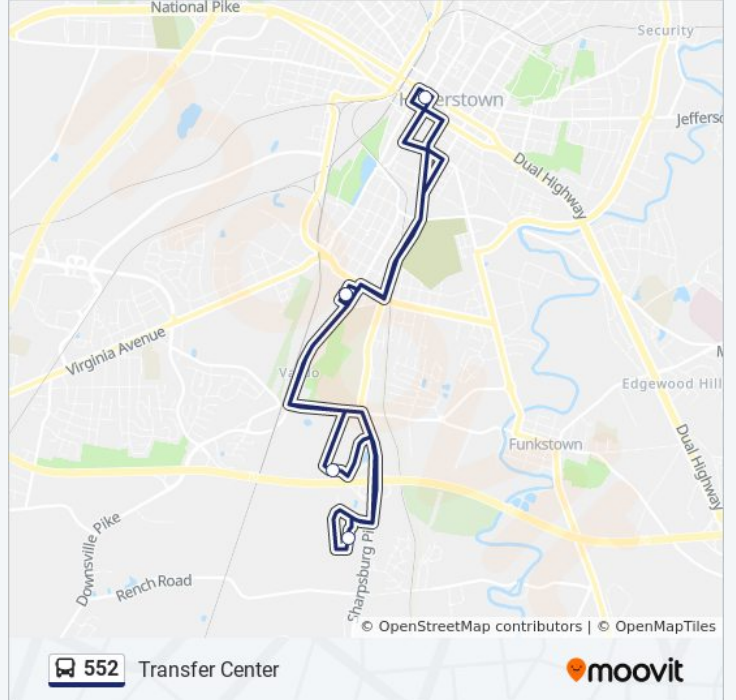

552

Transfer Center

Get The App

The 552 bus line Transfer Center has one route. For regular weekdays, their operation hours are:

(1) Transfer Center: 7:15 AM - 6:15 PM

Use the Moovit App to find the closest 552 bus station near you and find out when is the next 552 bus arriving.

Direction: Transfer Center

6 stops

[VIEW LINE SCHEDULE](#)

Transfer Center

South End S.C.

Premium Outlets Food Court

Walmart (Near Outlets)

South End S.C.

Transfer Center

552 bus Time Schedule

Transfer Center Route Timetable:

Sunday	Not Operational
Monday	7:15 AM - 6:15 PM
Tuesday	7:15 AM - 6:15 PM
Wednesday	7:15 AM - 6:15 PM
Thursday	7:15 AM - 6:15 PM
Friday	7:15 AM - 6:15 PM
Saturday	9:15 AM - 6:15 PM

552 bus Info

Direction: Transfer Center

Stops: 6

Trip Duration: 60 min

Line Summary:

552 bus time schedules and route maps are available in an offline PDF at moovitapp.com. Use the [Moovit App](#) to see live bus times, train schedule or subway schedule, and step-by-step directions for all public transit in Washington, D.C. - Baltimore, MD.