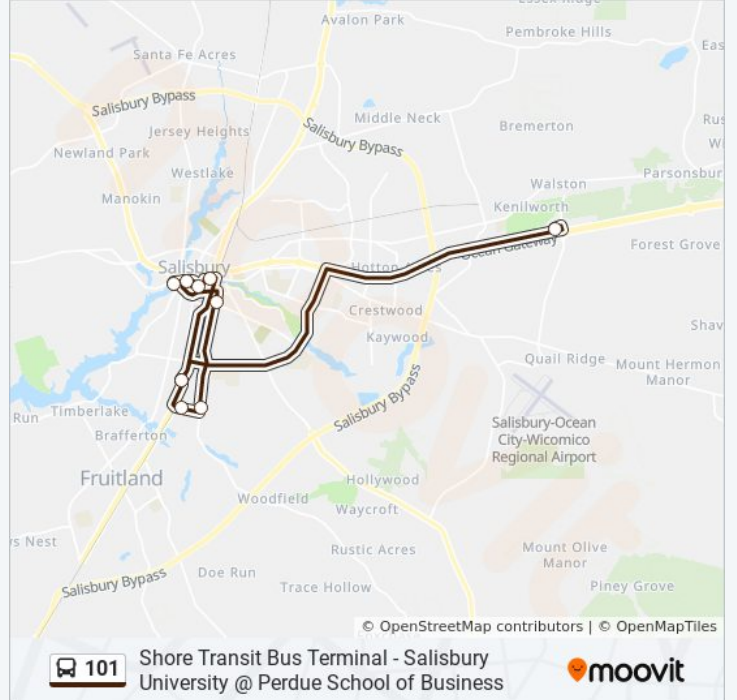

Shore Transit Bus Terminal - Salisbury University @ Perdue School of Business

Get The App

The 101 bus line (Shore Transit Bus Terminal - Salisbury University @ Perdue School of Business) has 2 routes. For regular weekdays, their operation hours are:

(1) Salisbury University @ Perdue School Of Business: 12:30 AM - 11:15 PM(2) Shore Transit Bus Terminal: 2:44 AM
Use the Moovit App to find the closest 101 bus station near you and find out when is the next 101 bus arriving.

Direction: Salisbury University @ Perdue School Of Business

10 stops

[VIEW LINE SCHEDULE](#)

- Shore Transit Bus Terminal
- Salisbury University @ Perdue School Of Business
- University Terrace @ Milford St.
- University Orchard @ S. Division St.
- Evolution Craft Brewing Company
- E. Main St.
- Headquarters Live
- Salisbury Downtown Plaza
- Brew River
- Salisbury University @ Perdue School Of Business

101 bus Info

Direction: Salisbury University @ Perdue School Of Business

Stops: 10

Trip Duration: 42 min

Line Summary:

Direction: Shore Transit Bus Terminal

4 stops

[VIEW LINE SCHEDULE](#)