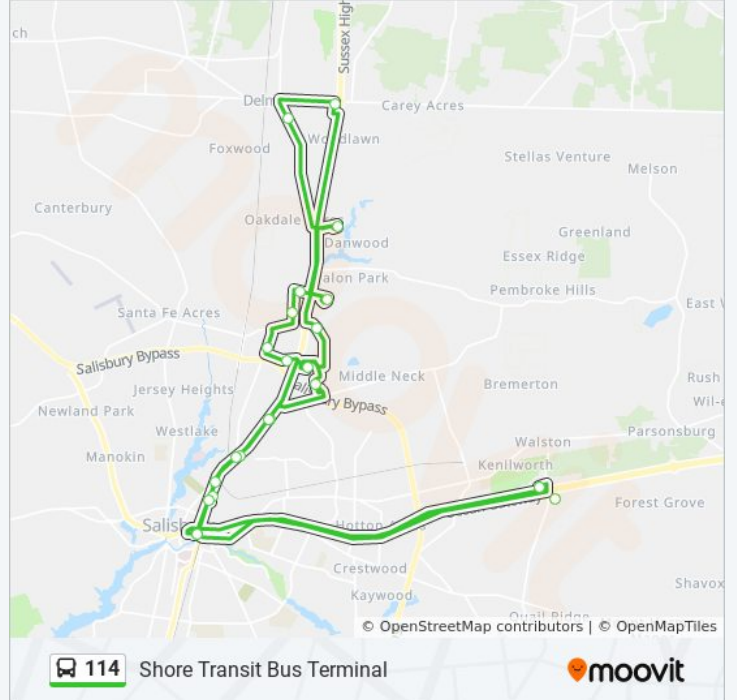

 114

Shore Transit Bus Terminal

[Get The App](#)

The 114 bus line Shore Transit Bus Terminal has one route. For regular weekdays, their operation hours are:

(1) Shore Transit Bus Terminal: 5:55 AM - 5:55 PM

Use the Moovit App to find the closest 114 bus station near you and find out when is the next 114 bus arriving.

Direction: Shore Transit Bus Terminal

23 stops

[VIEW LINE SCHEDULE](#)

Shore Transit Bus Terminal

Gordy Rd. & Business Rt. 13 S.

Value Carpet One

Union Ave. & Business Rt. 13 S.

Friendly Food Store

114 bus Time Schedule

Shore Transit Bus Terminal Route Timetable:

Sunday	Not Operational
Monday	5:55 AM - 5:55 PM
Tuesday	5:55 AM - 5:55 PM
Wednesday	5:55 AM - 5:55 PM
Thursday	5:55 AM - 5:55 PM
Friday	5:55 AM - 5:55 PM
Saturday	6:55 AM - 5:55 PM

114 bus Info

Direction: Shore Transit Bus Terminal

Stops: 23

Trip Duration: 105 min

Line Summary:

Calvert Street

Shore Transit Bus Terminal

114 bus time schedules and route maps are available in an offline PDF at moovitapp.com. Use the [Moovit App](#) to see live bus times, train schedule or subway schedule, and step-by-step directions for all public transit in Washington, D.C. - Baltimore, MD.