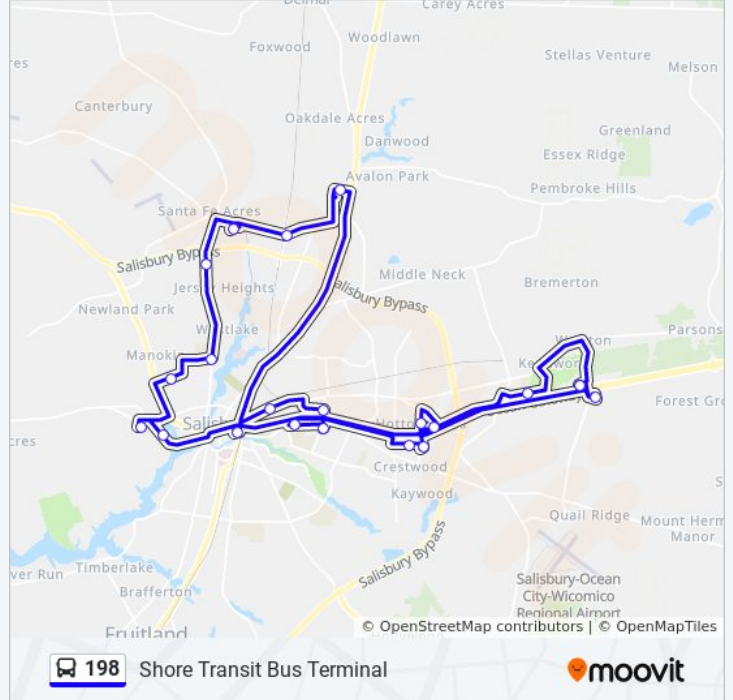

 198

Shore Transit Bus Terminal

[Get The App](#)

The 198 bus line Shore Transit Bus Terminal has one route. For regular weekdays, their operation hours are:

(1) Shore Transit Bus Terminal: 7:00 AM - 6:00 PM

Use the Moovit App to find the closest 198 bus station near you and find out when is the next 198 bus arriving.

Direction: Shore Transit Bus Terminal

21 stops

[VIEW LINE SCHEDULE](#)

- Shore Transit Bus Terminal
- Winter Place Parkway
- Parsons Rd. & Mitchell Rd.
- Food Lion (Pecan Square)
- Booth St. - Wicomico Nursing Home
- Morris St. & Jersey Rd.
- Hearn Ln. & Jersey Rd.
- Lodges @ Naylor Mill
- W. Naylor Mill Rd. @ Matech
- Walmart - Salisbury
- Calvert Street
- E. Church St. & Naylor St.
- Civic Ave. & Saratoga St.
- Twilley Center
- Walgreen's @ 917 Mt. Hermon Rd.
- Woodbrooke Dr. - Tlc Medical Ctr.
- K-Mart - Salisbury
- Merritt Mill Rd @ Microtel
- Health South
- Wor Wic Community College
- Shore Transit Bus Terminal

198 bus Time Schedule

Shore Transit Bus Terminal Route Timetable:

Sunday	Not Operational
Monday	7:00 AM - 6:00 PM
Tuesday	7:00 AM - 6:00 PM
Wednesday	7:00 AM - 6:00 PM
Thursday	7:00 AM - 6:00 PM
Friday	7:00 AM - 6:00 PM
Saturday	Not Operational

198 bus Info

Direction: Shore Transit Bus Terminal

Stops: 21

Trip Duration: 86 min

Line Summary:

198 bus time schedules and route maps are available in an offline PDF at moovitapp.com. Use the [Moovit App](#) to see live bus times, train schedule or subway schedule, and step-by-step directions for all public transit in Washington, D.C. - Baltimore, MD.