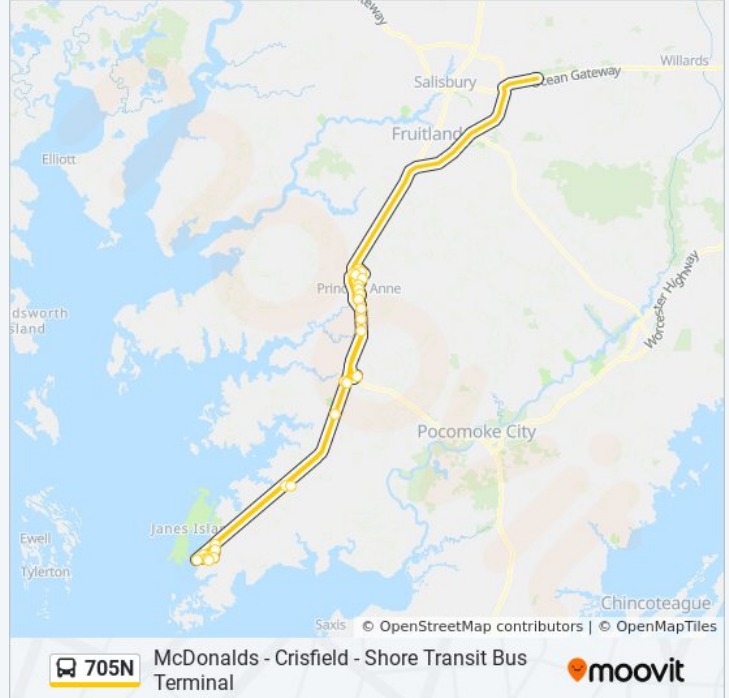

 705N

McDonalds - Crisfield - Shore Transit Bus Terminal

Get The App

The 705N bus line (McDonalds - Crisfield - Shore Transit Bus Terminal) has 2 routes. For regular weekdays, their operation hours are:

(1) Princess Anne Transfer Point: 3:50 AM - 1:20 PM(2) Shore Transit Bus Terminal: 7:30 AM - 6:30 PM

## Direction: Princess Anne Transfer Point

26 stops

[VIEW LINE SCHEDULE](#)

Mcdonalds - Crisfield

The Crab Place

Crisfield Dock

Somers Cove 1 - Wilson Center

Charlotte Ave. & Cove St. - East

## 705N bus Info

**Direction:** Princess Anne Transfer Point

**Stops:** 26

**Trip Duration:** 57 min

**Line Summary:**

- Umes - Student Services Center
- Ardens Run Apartment
- Talons Square Apts
- Royal Farms
- Princess Anne Transfer Point

**Direction: Shore Transit Bus Terminal**

27 stops

[VIEW LINE SCHEDULE](#)

- Mcdonalds - Crisfield
- The Crab Place
- Crisfield Dock
- Somers Cove 1 - Wilson Center
- Charlotte Ave. & Cove St. - East
- Somers Cove 3 - Retirement Village
- Cove St. & Somerset Ave. - East
- Crisfield High School - North
- Marion Fire Department - North
- Marion Sarah Peyton School
- Somerset County Health Department
- Sign Post Road
- Dash In - North
- Westover Park And Ride
- Wilson Landing - North
- Kings Creek Market - North
- Eastern Shore Psychological Services
- Greenwood Gardens Apartments