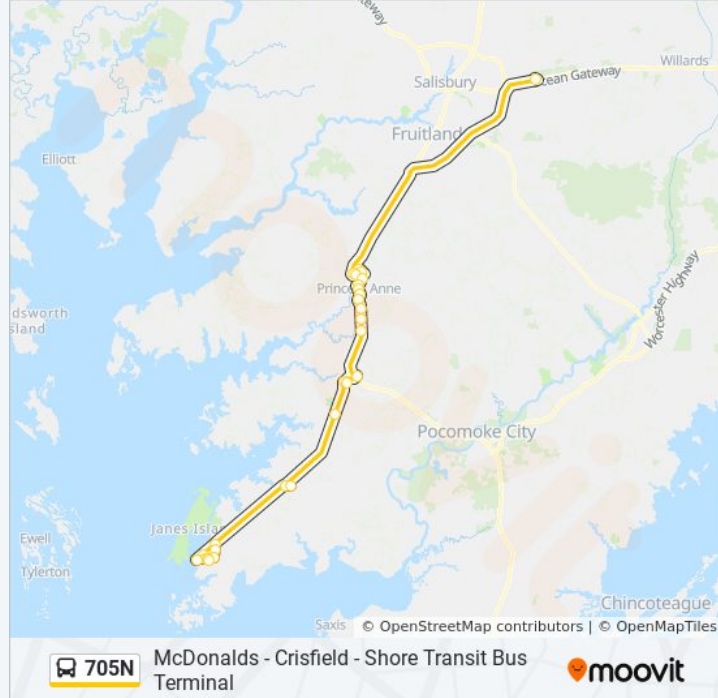

 705N

McDonalds - Crisfield - Shore Transit Bus Terminal

Get The App

The 705N bus line (McDonalds - Crisfield - Shore Transit Bus Terminal) has 2 routes. For regular weekdays, their operation hours are:

(1) Princess Anne Transfer Point: 3:50 AM - 1:20 PM(2) Shore Transit Bus Terminal: 7:30 AM - 6:30 PM

## Direction: Princess Anne Transfer Point

26 stops

[VIEW LINE SCHEDULE](#)

Mcdonalds - Crisfield

The Crab Place

Crisfield Dock

Somers Cove 1 - Wilson Center

Charlotte Ave. & Cove St. - East

**Direction: Shore Transit Bus Terminal**

27 stops

[VIEW LINE SCHEDULE](#)

- Mcdonalds - Crisfield
- The Crab Place
- Crisfield Dock
- Somers Cove 1 - Wilson Center
- Charlotte Ave. & Cove St. - East
- Somers Cove 3 - Retirement Village
- Cove St. & Somerset Ave. - East
- Crisfield High School - North
- Marion Fire Department - North
- Marion Sarah Peyton School
- Somerset County Health Department
- Sign Post Road
- Dash In - North
- Westover Park And Ride
- Wilson Landing - North
- Kings Creek Market - North
- Eastern Shore Psychological Services
- Greenwood Gardens Apartments

Umes - Student Services Center

Ardens Run Apartment

Talons Square Apts

Royal Farms

Princess Anne Transfer Point

Shore Transit Bus Terminal

705N bus time schedules and route maps are available in an offline PDF at [moovitapp.com](https://moovitapp.com). Use the [Moovit App](#) to see live bus times, train schedule or subway schedule, and step-by-step directions for all public transit in Washington, D.C. - Baltimore, MD.