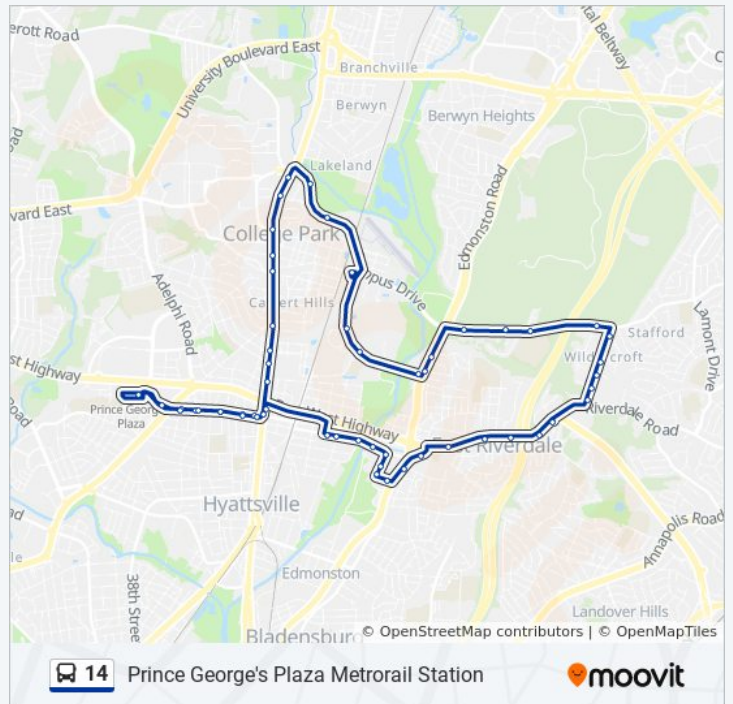

14 bus Info

Direction: Prince George's Plaza Metrorail Station

Stops: 43

Trip Duration: 44 min

Line Summary:

Riverdale Rd & 61st Pl

Riverdale Road at 60th Place

Riverdale Rd & 57th Av

Kenilworth Av & Nicholson St

Jefferson Street at Kenilworth Avenue

Jefferson Street at 54th Avenue

54th Avenue at Opp. 5600 54th Avenue

54th Avenue at Riverdale Road

Riverdale Rd & Tanglewood Dr

Riverdale Road at Opp. Calvert Park Apartments

Auburn Ave & Chestnut Ave

Good Luck Rd & Oakland Av

Good Luck Road at Crest Park Drive

Good Luck Rd + Silk Tree Dr

Good Luck Road at Kenilworth Avenue

Kenilworth Ave + Sarvis Ave

Kenilworth Ave + Tennyson St

River Road at Kenilworth Avenue

River Rd & Rivertech Ct

14 bus Info

Direction: Prince George's Plaza Metrorail Station

Stops: 40

Trip Duration: 46 min

Line Summary:

River Rd & American Institute Of Physics