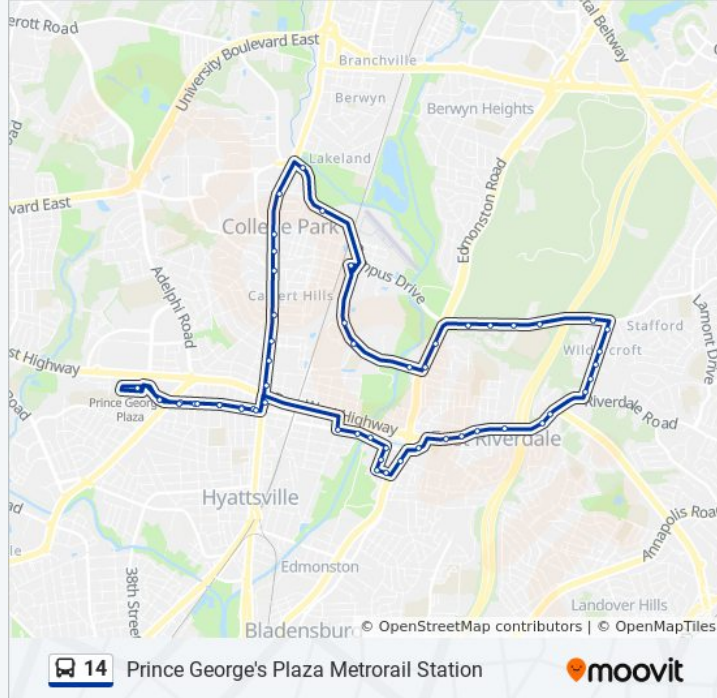

14 bus Info

Direction: Prince George's Plaza Metrorail Station

Stops: 43

Trip Duration: 44 min

Line Summary:

Riverdale Rd & 61st Pl

Riverdale Road at 60th Place

Riverdale Rd & 57th Av

Kenilworth Av & Nicholson St

Jefferson Street at Kenilworth Avenue

Jefferson Street at 54th Avenue

54th Avenue at Opp. 5600 54th Avenue

54th Avenue at Riverdale Road

Riverdale Rd & Tanglewood Dr

Riverdale Road at Opp. Calvert Park Apartments

Riverdale Rd & Taylor Rd

Riverdale Rd & 49th Ave

Riverdale Rd at 48th Ave

Lafayette Ave at Queensbury Rd

Queensbury Rd + Rhode Island Ave

Queensbury Rd & E Beale Cir

Queensbury Rd & 44th Pl

Queensbury Road at 44th Avenue

Queensbury Rd & 42nd Pl

Queensbury Rd & 41st Av

Queensbury Rd & 39th Pl

Belcrest Rd & Queens Chapel Rd

Hyattsville Crossing (Drop-Off)

Direction: Prince George's Plaza Metrorail Station

40 stops

[VIEW LINE SCHEDULE](#)