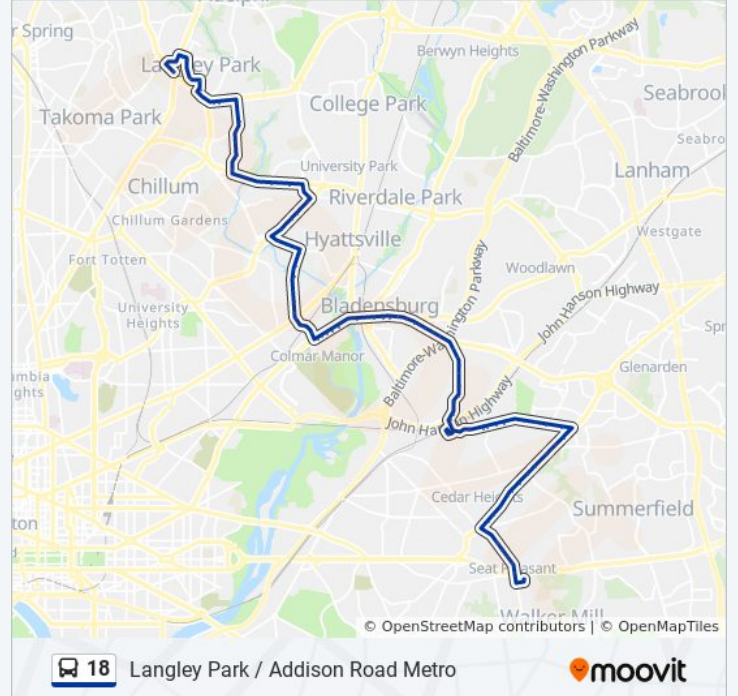

Queens Chapel Rd & Oliver St

Queens Chapel Rd & Nicholson St

Queens Chapel Road at Opp. 5805 Queens Chapel Road

Queens Chapel Rd & Lancer Dr

Hamilton Street at 35th Avenue

Hamilton St At 36th Ave

Hamilton St At 37th Ave

Hamilton St & 38th Av

38th Av & Hamilton St

38th St At Gaines Pl

38th St & Allison St

38th St & Windom Rd

38th Street at Volta Avenue

38th St & Utah St

38th St & Shepherd St

38th St & Bunker Hill Rd

38th St & Perry St

38th Av & Parkwood St

Bladensburg Rd & 38th Ave

Bladensburg Rd & 40th Av

Bladensburg Rd & 40th Av

Bladensburg Rd & 42nd Ave

Bladensburg Rd & 43rd Av

Annapolis Rd at 46th St

Annapolis Rd & 48th St

Annapolis Rd & Edmonston Rd

Annapolis Rd & Bladensburg Elem Sch

Annapolis Rd & 53rd St

Annapolis Rd & 54th St

Landover Rd & Annapolis Rd

Landover Rd & 55th Ave

Landover Rd & 56th Av