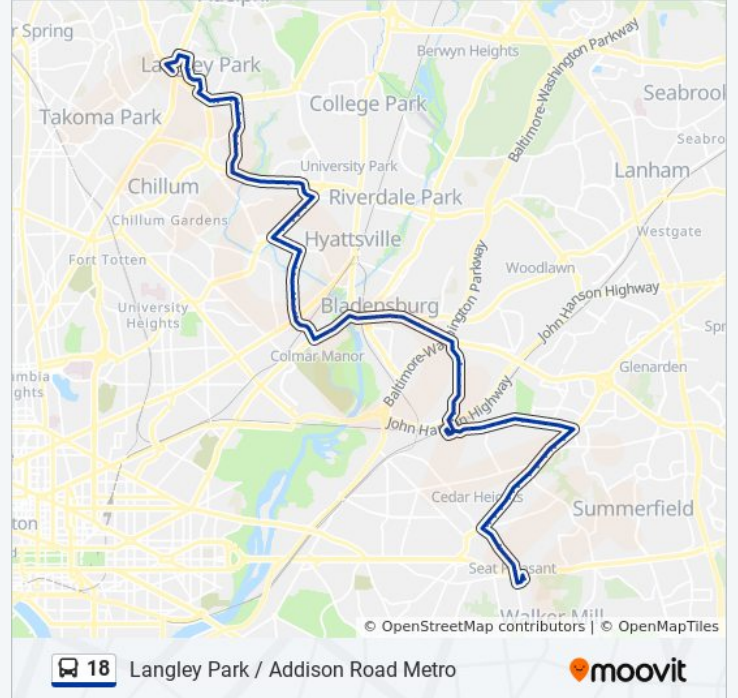

Columbia Park Road at East Marshall Place

Columbia Park Road at Virginia Avenue

Columbia Park Road at Columbia Place

Columbia Park Road at Opp. South Club Drive

Columbia Park Rd & Stanford Ct

Columbia Park Rd & Clarkson Way

Columbia Park Rd & Beaver Rd

Columbia Park Road at Opp. Cabin Branch Drive

Columbia Park Road at Abc Supply Company

Columbia Park Rd & 64th Av

Cheverly Metrorail Station at Bus Bay D

Cheverly Av & Columbia Park Rd

Cheverly Ave & Arbor St

Cheverly Ave & Cheverly Circle

Cheverly Ave & Forest Rd

Cheverly Ave & Inwood St

Cheverly Ave & Kilmer St

Cheverly Ave & Lombard St

Cheverly Av & Montrose Rd

Landover Rd & 58th Ave

Landover Road at 56th Avenue

Annapolis Rd & Landover Rd

Annapolis Rd & 54th St

Annapolis Rd & 53rd St

Annapolis Rd & Bladensburg Elem Sch

Annapolis Rd & Edmonston Rd

Annapolis Rd & 48th St

Annapolis Rd & 46th St

Bladensburg Rd & 43rd Av

Bladensburg Rd & 41st Av

38th Ave;3800 Bladensburg Rd

38th Av & Parkwood St

38th St & Perry St