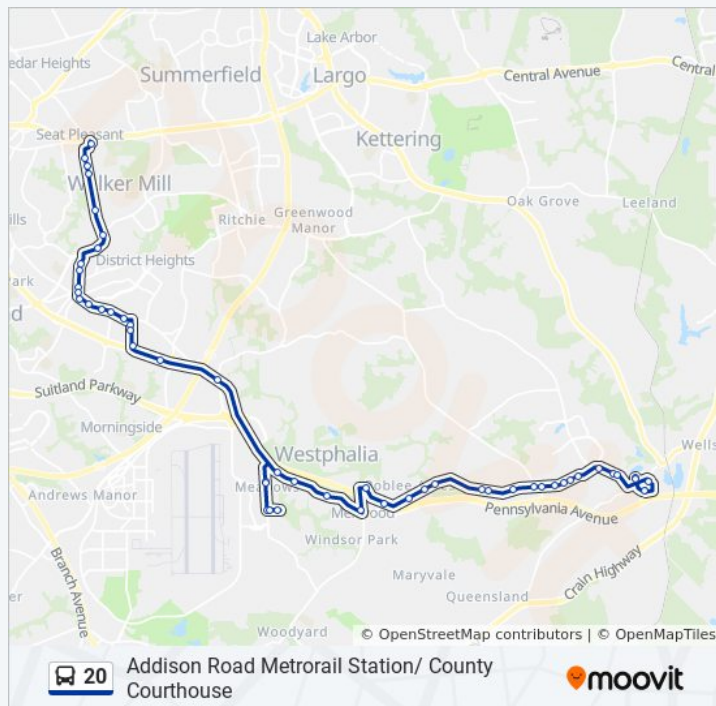

20 bus Info
Direction: Addison Rd Metrorail Station
Stops: 47
Trip Duration: 40 min
Line Summary:

Marlboro Pike at Melwood Mall

Marlboro Pike at Tuckers Restaurant

Dower House Rd at Old Marlboro Pike

Dower House Road at Old Pike Way

Old Marlboro Pike at Melwood Park Avenue

Old Marlboro Pike at Roblee Drive

Old Marlboro Pike at Brooklee Drive

Old Marlboro Pike at Charles Hill Boulevard

Old Marlboro Pike at Derby Manor Lane

Friday

6:00 AM - 6:30 PM

Saturday

6:00 AM - 6:30 PM

20 bus Info

Direction: Upper Marlboro

Stops: 49

Trip Duration: 42 min

Line Summary:

Old Marlboro Pike at Weldon Manor Lane

Old Marlboro Pike at Atherstone Terrace

Old Marlboro Pike at Ritchie-Marlboro Road

Old Marlboro Pike at Antioch Baptist Church

Old Marlboro Pike at Mount Airy Lane

Old Marlboro Pike at Spring Drive

Old Marlboro Pike at Maple Shade Lane