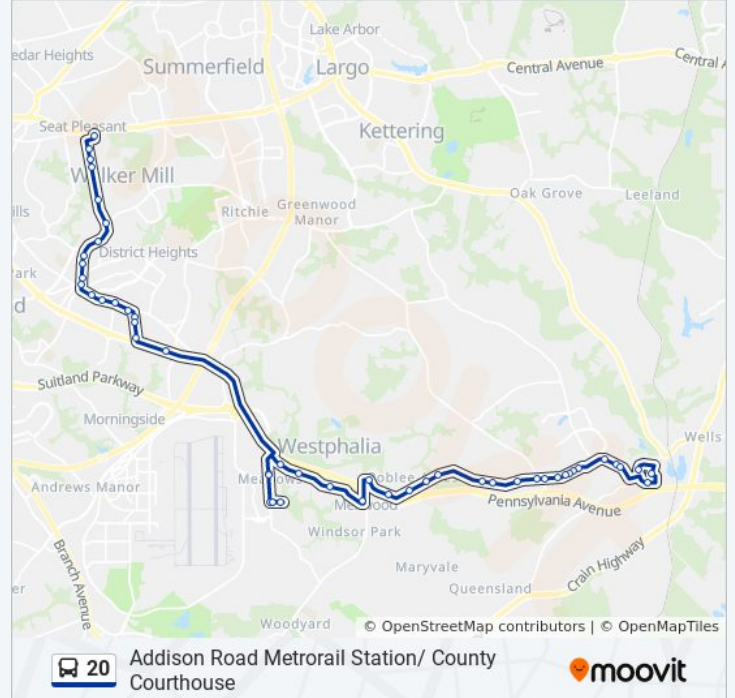

20 bus Info
Direction: Addison Rd Metrorail Station
Stops: 47
Trip Duration: 40 min
Line Summary:

Marlboro Pike at Melwood Mall

Marlboro Pike at Tuckers Restaurant

Dower House Rd at Old Marlboro Pike

Dower House Road at Old Pike Way

Walker Mill Road at Rochell Avenue

Addison Rd & Walker Mill Rd

Addison Rd + Ronald Rd

Addison Road at Wilburn Drive

Addison Rd & Ernie Banks St

Addison Rd At St Margaret's School

Addison Rd Station

Direction: Upper Marlboro

49 stops

[VIEW LINE SCHEDULE](#)

Addison Rd Station

Addison Rd at St Margaret's School

Addison Rd at Health Clinic

20 bus Time Schedule

Upper Marlboro Route Timetable:

Sunday	Not Operational
Monday	6:00 AM - 6:30 PM
Tuesday	6:00 AM - 6:30 PM
Wednesday	6:00 AM - 6:30 PM
Thursday	6:00 AM - 6:30 PM

Saturday

6:00 AM - 6:30 PM

20 bus Info

Direction: Upper Marlboro

Stops: 49

Trip Duration: 42 min

Line Summary:

Old Marlboro Pike at Weldon Manor Lane