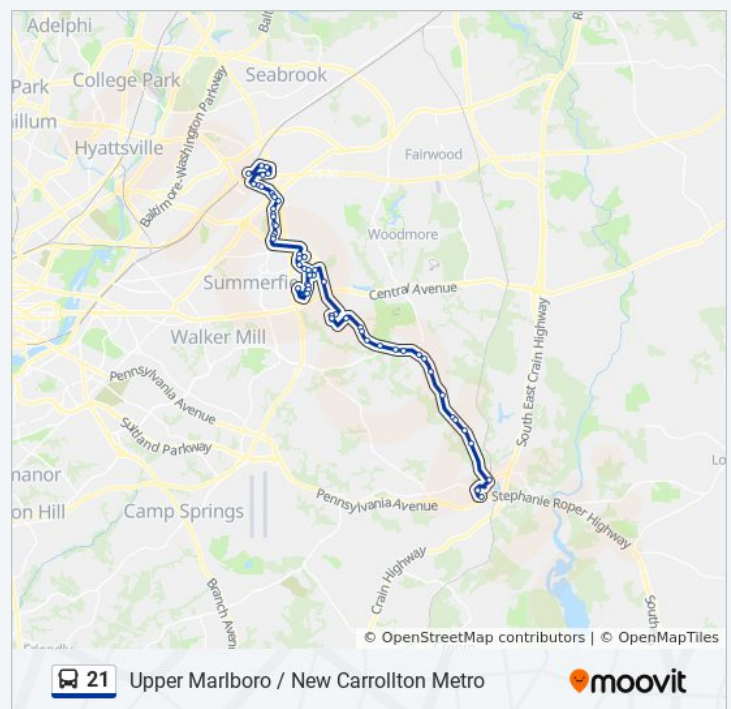

51 stops

[VIEW LINE SCHEDULE](#)

- Courthouse at Judges Drive
- Elm Street at Governor Oden Bowie Drive
- Governor Oden Bowie Drive at Rear Of C.A.B.
- Largo Road at Buck Lane
- Largo Road at Kent Drive
- Largo Road at Eton Drive
- Largo Road at Kirkham Lane
- Largo Road at Brock Drive
- Largo Road at Town Farm Road
- Largo Road at Water Fowl Way
- Largo Road at Black Swan Drive
- Largo Road at Watkins Park Drive
- Largo Road at Riverdale Bapt. School
- Largo Road at Largo Landing
- Largo Road at White House Road
- Largo Road at Drumsheugh Lane
- Largo Road at Homestead Drive
- Largo Road at Kettering Drive
- Pgcc Perimeter Road at Largo Road (Md. Rte. 202)
- Pgcc Perimeter Road at R.I. Bickford Building
- Campus Way South at Pgcc Perimeter Road
- Campus Way South at Opp. College Station Drive (Pgcc)
- Mercantile Lane at Opp. Technology Way
- Apollo Dr & Mercantile Ln
- Apollo Drive at Lottsford Road
- Lottsford Road at Opp. Zachery Street
- Lottsford Road at Grand Boulevard
- Lottsford Road at Harry S. Truman Drive
- Largo Town Center Metrorail Station at Bus Bay F
- Brightseat Rd Cintas

New Carrollton (Drop-Off) Route Timetable:

Sunday	Not Operational
Monday	6:15 AM - 6:45 PM
Tuesday	6:15 AM - 6:45 PM
Wednesday	6:15 AM - 6:45 PM
Thursday	6:15 AM - 6:45 PM
Friday	6:15 AM - 6:45 PM
Saturday	6:15 AM - 6:20 PM

**21 bus Info**

**Direction:** New Carrollton (Drop-Off)

**Stops:** 51

**Trip Duration:** 56 min

**Line Summary:**

Brightseat Rd At Md 202

Brightseat Rd & Maple Ridge Apartments

Brightseat Road at Opp. Maple Ridge Apartments  
#1