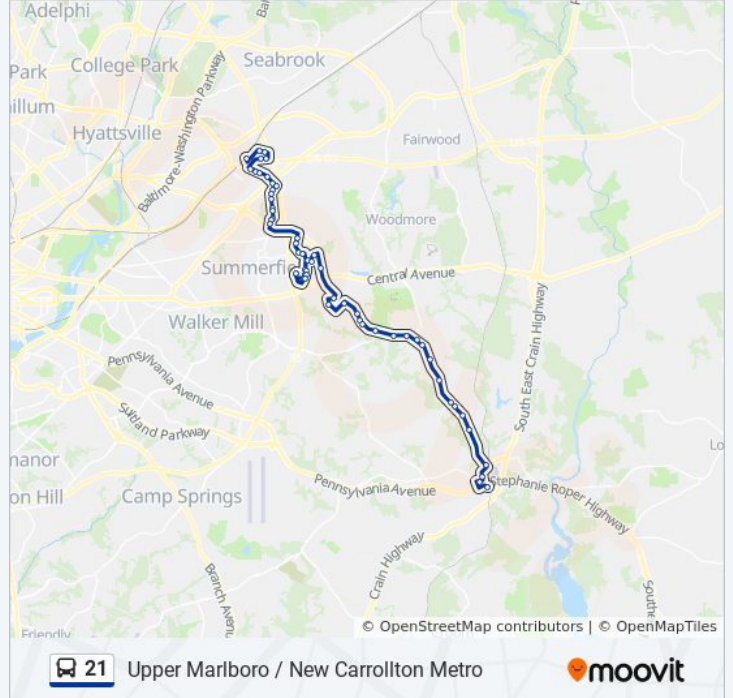

**21 bus Info**

**Direction:** Courthouse at Judges Drive

**Stops:** 51

**Trip Duration:** 54 min

**Line Summary:**

Arena Dr & Shoppers Way  
 Harry S. Truman Drive at Largo Hospital  
 Largo Town Center Metrorail Station at Bus Bay F  
 Largo Dr at 9301 Largo Dr  
 Lottsford Road at Harry S. Truman Drive  
 Lottsford Road at 8951 Lottsford Road  
 Lottsford Road at Zachery Street  
 Apollo Dr & Lottsford Rd  
 Apollo Dr & Merchantile La  
 Mercantile Lane at Technology Way (Kaiser Side)  
 Campus Way South at College Station Drive (Pgcc)  
 Pgcc Perimeter Road at Annex A Building  
 Pgcc Perimeter Road at Largo High School  
 Largo Road at West Kettering Drive  
 Largo Road at Capitol Christian Academy  
 Largo Road at Mount Lubentia Way  
 Largo Road at White House Road  
 Largo Road at Largo Landing  
 Largo Road at Riverdale Bapt. School  
 Largo Road at Watkins Park Drive  
 Largo Road at Hancock Drive  
 Largo Road at Water Fowl Way  
 Largo Road at Frontgate Drive  
 Largo Road at Opp. Brock Drive  
 Largo Road at Kirkham Lane  
 Largo Road at Eton Drive  
 Largo Road at Kent Drive  
 Largo Road at Buck Lane  
 Judges Drive at Pratt Street  
 Courthouse at Judges Drive