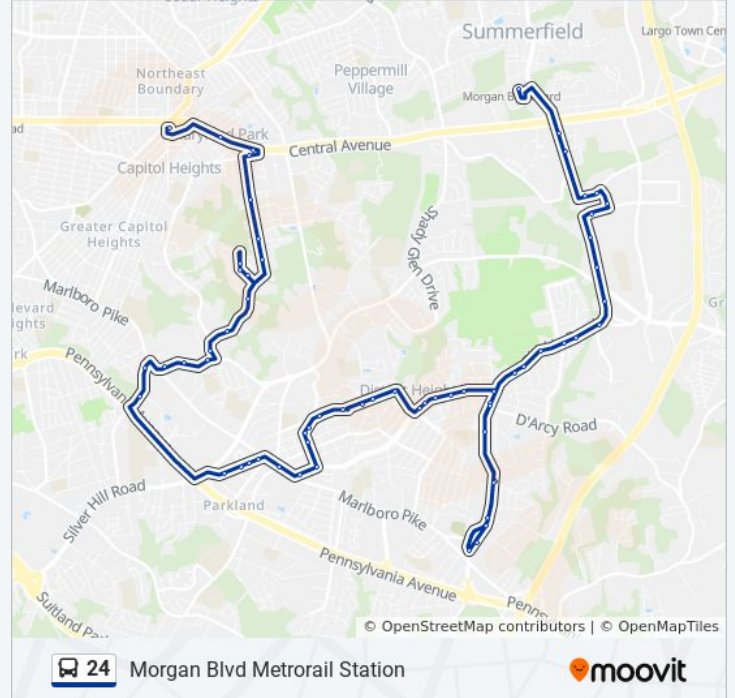

24 bus Info

Direction: Morgan Blvd Metrorail Station

Stops: 66

Trip Duration: 47 min

Line Summary:

Walker Mill Road at Marlboro Pike

Brooks Drive at Ridley Street

Brooks Dr & Md-4

Kipling Parkway at Ritchie Road

Ritchie Road at Roslyn Avenue

Ritchie Road at Mane Lane

Ritchie Road at Vineyard Drive

Ritchie Road at Farr Lane

Old Forestville Road at Forestville Road

Forestville Road at Parston Drive

Ritchie Road at Ritchie Road Spur

Ritchie Road at Vineyard Drive

Ritchie Road at Putnam Lane

Ritchie Road at Darcy Road

Ritchie Road at Overton Drive

Ritchie Road at Napier Drive

Ritchie Road at Dennis Court

Ritchie Road at Laura Lane

Ritchie Road at Ashville Road

Ritchie Road at Forest Park Drive

Ritchie Road at Walker Mill Road

Ritchie Road at Ritchie Drive

Ritchie Road at 800 Ritchie Road

Edgeworth Drive at Ritchie Road