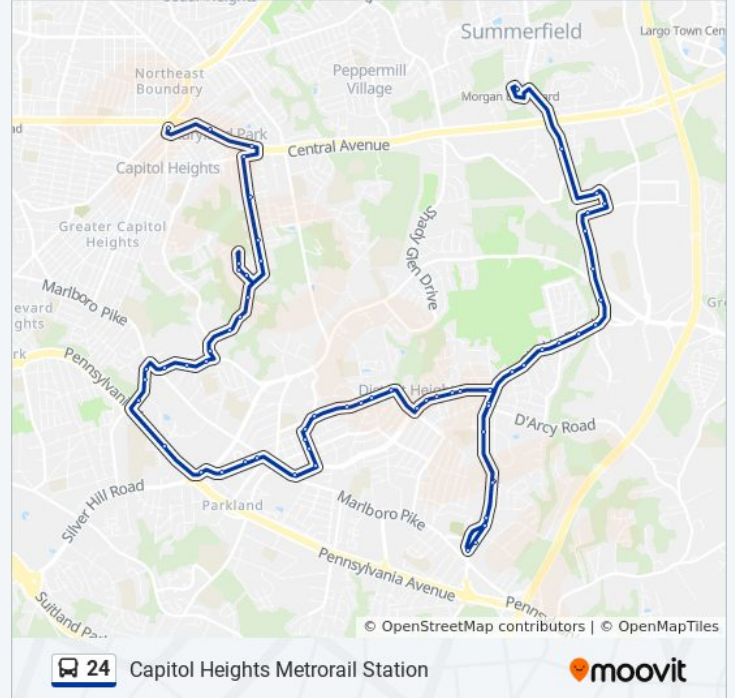

Old Silver Hill & Parkland Ct

Old Silver Hill Rd at Library

Silver Hill Rd & Pennsylvania Ave

Pennsylvania Avenue at Penn Crossing Drive

Brooks Dr & Pennsylvania Ave

Brooks Dr & Ridley St

Brooks Drive at Marlboro Pike

Walker Mill Road at Marlboro Pike

Walker Mill Road at Tanow Place

Walker Mill Road at Weber Drive

Rollins Ave & Rollins Lane

Rollins Avenue at 1506 Rollins Avenue

Rollins Avenue at 1405 Rollins Avenue

Rollins Avenue at Upcot Court

Denise Drive at Banister Way

Denise Drive at Epworth Way

Denise Dr at Dutton Way

Rollins Avenue at Modupeola Way

Rollins Avenue at District Avenue

Rollins Avenue at Hanlon Street

Old Central Avenue at Rollins Avenue

East Capitol St & Yost Pl

East Capitol St & Maryland Park Dr

Capitol Heights Station + Bus Bay B

Direction: Morgan Blvd Metrorail Station

66 stops

[VIEW LINE SCHEDULE](#)

Capitol Heights Station + Bus Bay B