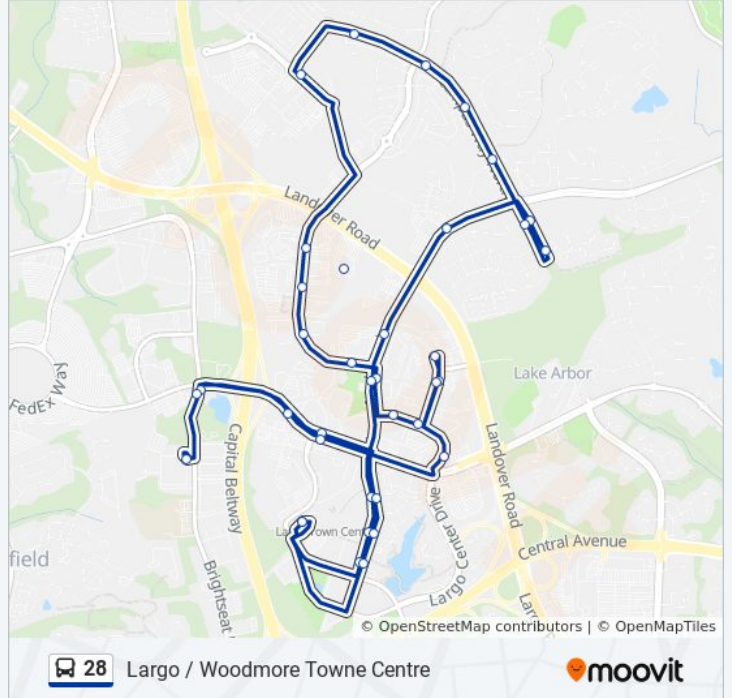

**28 bus Info**

**Direction:** Largo Town Center Metrorail Station

**Stops:** 37

**Trip Duration:** 30 min

**Line Summary:**

Mccormick Drive at Basil Court  
 Ruby Lockhart Boulevard at Campus Way North  
 Campus Way North at Lady Grove Road  
 Campus Way North at St. Josephs Drive  
 Campus Way North at Byward Boulevard  
 Campus Way North at Hillandale Way  
 Campus Way North at Tulip Tree Drive  
 Campus Way North at Grey Gables Court  
 Lottsford Road at Tulip Tree Drive  
 Lottsford Road at Ruby Lockhart Boulevard  
 Lottsford Rd + #9617  
 Lottsford Road at Mccormick Drive  
 Lottsford Road at Opp. Zachery Street  
 Lottsford Road at Grand Boulevard  
 Lottsford Road at Harry S. Truman Drive  
 Largo Town Center Metrorail Station at Bus Bay E

**Direction: Largo Town Center Metrorail Station**

36 stops

[VIEW LINE SCHEDULE](#)

Largo Town Center Metrorail Station at Bus Bay E  
 Largo Dr at 9301 Largo Dr  
 Lottsford Road at Harry S. Truman Drive  
 Lottsford Road at 8951 Lottsford Road  
 Lottsford Road at Zachery Street  
 Lottsford Road at Mccormick Drive  
 Lottsford Rd + #9475  
 Lottsford Road at Palmetto Road  
 Campus Way North at Tulip Tree Drive  
 Campus Way North at Grey Gables Court  
 Lottsford Road at Tulip Tree Drive  
 Campus Way North at Collington Campus Drive  
 Campus Way North at Byward Boulevard

**28 bus Time Schedule**

Largo Town Center Metrorail Station Route

Timetable:

Sunday	Not Operational
Monday	6:00 AM - 6:45 PM
Tuesday	6:00 AM - 6:45 PM
Wednesday	6:00 AM - 6:45 PM
Thursday	6:00 AM - 6:45 PM
Friday	6:00 AM - 6:45 PM
Saturday	Not Operational

**28 bus Info**

**Direction:** Largo Town Center Metrorail Station

**Stops:** 36

**Trip Duration:** 37 min

**Line Summary:**

Campus Way North at St. Josephs Drive

Campus Way North at Lady Grove Road

Ruby Lockhart Boulevard at Campus Way North