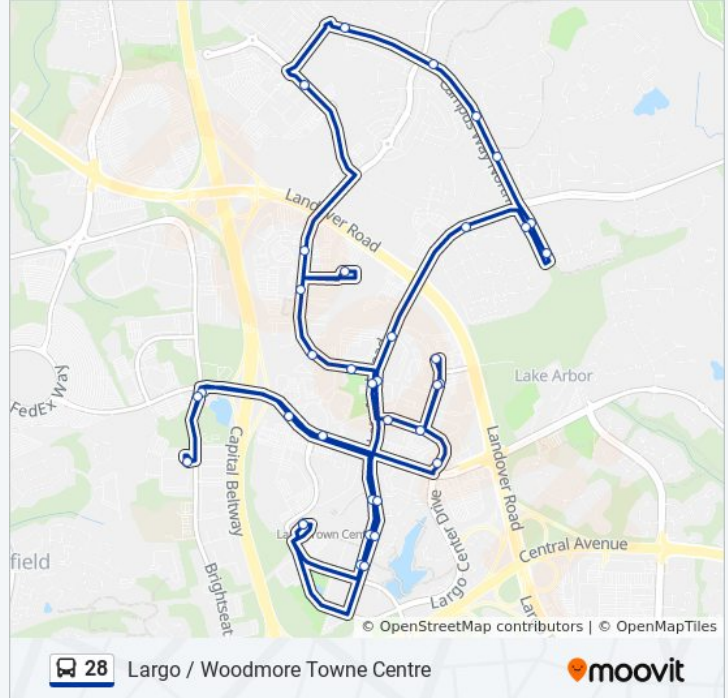

**28 bus Info**

**Direction:** Largo Town Center Metrorail Station

**Stops:** 36

**Trip Duration:** 37 min

**Line Summary:**

Campus Way North at St. Josephs Drive

Campus Way North at Lady Grove Road

Ruby Lockhart Boulevard at Campus Way North

Mercantile Lane at Technology Way (Kaiser Side)

Mercantile Lane at 1400 Mercantile Lane

Mercantile Lane at Opp. Technology Way

Apollo Dr & Arena Dr

Arena Drive/ Medical Center Drive at Capital Center Boulevard

Brightseat Road at Bishop Peebles Drive

Brightseat Road at Jericho Residences

Brightseat Road at Arena Drive

Arena Dr & Shoppers Way

Lottsford Road at Opp. Zachery Street

Lottsford Road at Grand Boulevard

Lottsford Road at Harry S. Truman Drive

Largo Town Center Metrorail Station at Bus Bay E

28 bus time schedules and route maps are available in an offline PDF at [moovitapp.com](https://moovitapp.com). Use the [Moovit App](#) to see live bus times, train schedule or subway schedule, and step-by-step directions for all public transit in Washington, D.C. - Baltimore, MD.