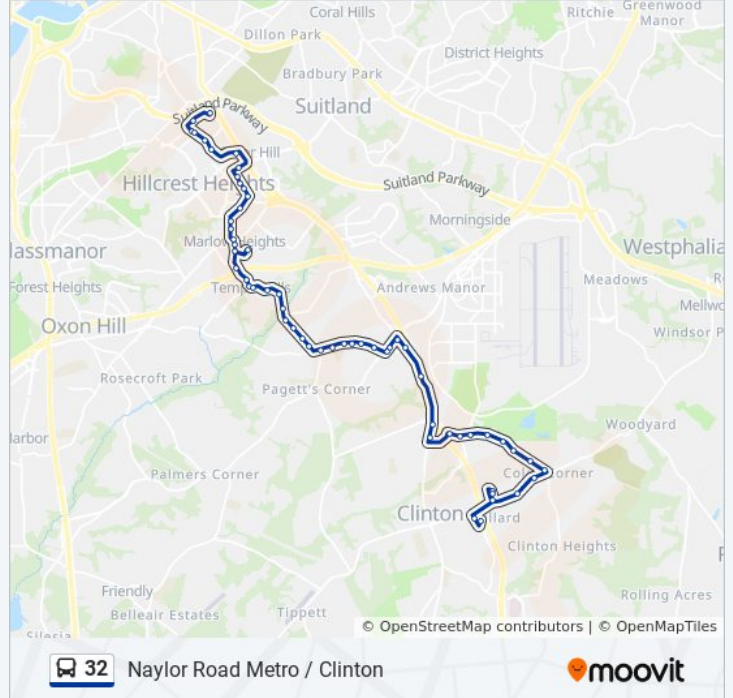

32 bus Info

Direction: Clinton Fringe Parking Lot

Stops: 58

Trip Duration: 45 min

Line Summary:

Temple Hill Road at Portal Avenue
 Temple Hill Road at Lambert Drive
 Temple Hill Road at Opp Temple Hill Community Center
 Temple Hill Road at Old Temple Hill Road
 Temple Hill Road at Henderson Road
 Temple Hill Road at Weldon Drive
 Temple Hill Road at Old Temple Hill Road
 Temple Hill Road at Lakeview Drive
 Brinkley Road at Temple Hill Road
 Brinkley Road at Summerhill Road
 Brinkley Road at Opp. Shopton Place
 Brinkley Road at Bushey Drive
 Brinkley Road at Glen Oak Drive
 Brinkley Road at Anderson Drive
 Allentown Rd & Brinkley Rd
 Allentown Rd + Allentown Way
 Allentown Road at Old Branch Avenue
 Old Branch Avenue at Allentown Way
 Old Branch Ave at Tarquin Ave
 Old Branch Ave & Arbutus Ln
 Old Branch Avenue at Coventry Way
 Coventry Way at Old Alexandria Ferry Road
 Old Alexandria Ferry Road at Malcolm Road
 Old Alexandria Ferry Road at Heflin Drive
 Old Alexandria Ferry Road at Mike Shapiro Drive
 Old Alexandria Ferry Road at Alexandria Ferry Business Park
 Old Alexandria Ferry Road at Highland Meadows Drive
 Old Alexandria Ferry Road at 7711 Old Alexandria Ferry Road
 Old Alexandria Ferry Road at Woodyard Road
 Woodyard Road at Tanglewood Special Ed. Center

Woodyard Road at Autumn Way

Mike Shapiro Drive at Sheila Lane

Mike Shapiro Drive at Branchwood Towers

Mike Shapiro Drive at Clinton Manor Entrance

Woody Terrace at Woodyard Road

Clinton Fringe Park & Ride

Direction: Naylor Road Metrorail Station

56 stops

[VIEW LINE SCHEDULE](#)

Clinton Fringe Park & Ride

Mike Shapiro Drive at Sheila Lane

Mike Shapiro Drive at Branchwood Towers

Mike Shapiro Drive at Clinton Manor Entrance

Woodyard Road at Canberra Drive