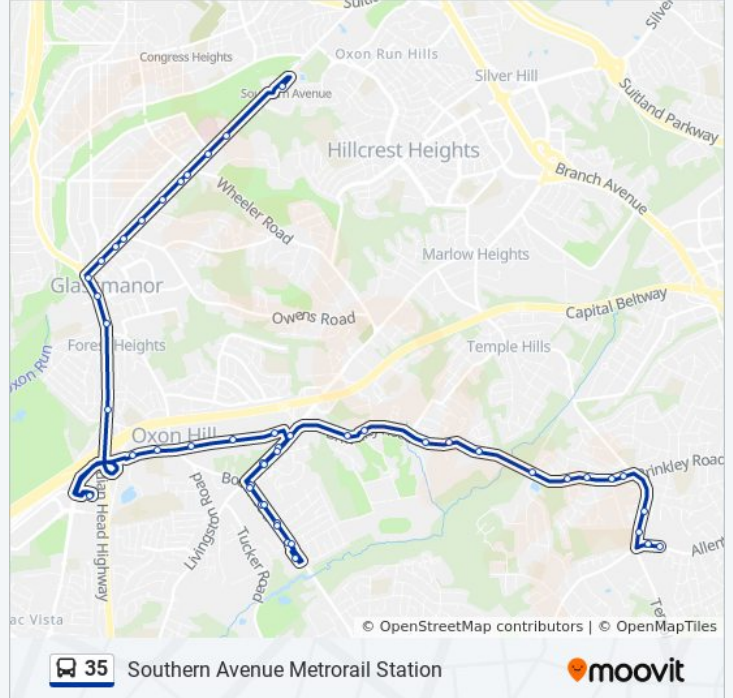

Direction: Padgetts Corner

62 stops

[VIEW LINE SCHEDULE](#)

- Southern Avenue Metrorail Station at Bus Bay L
- Southern Ave & United Medical Cente
- Southern Avenue at 13th Street S.E.
- Southern Ave & Wheeler Rd W
- Southern Avenue at 9th Street S.E.
- Southern Avenue at Chesapeake Street S.E.
- Southern Avenue at Robert Yeldell Towers
- Southern Av & Owens Rd
- Southern Ave + Barnaby St
- Se Southern Av & Se 6th St
- Indian Head Highway at Southern Avenue
- Indian Head Hwy & Audrey La
- Indian Head Highway & Talbert Street
- Indian Head Highway & Seneca Drive
- Indian Head Highway at Tecumseh Drive
- Monument Avenue at Mgm Casino
- Stars Entrance Gaylord Hotel at National Harbor Blvd
- St George Blvd & Waterfront St
- Oxon Hill Rd & Harborview Ave
- Oxon Hill Road at Oxon Hill Fringe Parking Lot
- Oxon Hill Rd & Felker Av

35 bus Info

Direction: Southern Avenue Metrorail Station

Stops: 57

Trip Duration: 42 min

Line Summary:

Brinkley Rd & Brinkley Manor W

Brinkley Road at Kildare Court

Brinkley Rd + St Ignatius Dr

Indian Head Hwy & I-495 / I-95

Indian Head Highway at Livingston Road

Indian Head Hwy & Audrey La

Indian Head Hw & Southern Av

Se 6th St & Se Southern Ave

Southern Avenue at East Meadow Court S.E.

Southern Avenue at Owens Road

Southern Avenue at Opp. Robert Yedell Towers

Southern Ave & Chesapeake St Se

Southern Ave & 9th St

Southern Ave + Wheeler Rd

Southern Ave & 13th St Se

Southern Ave + Forest Hills Apt Dr

Southern Avenue Metrorail Station at Bus Bay L