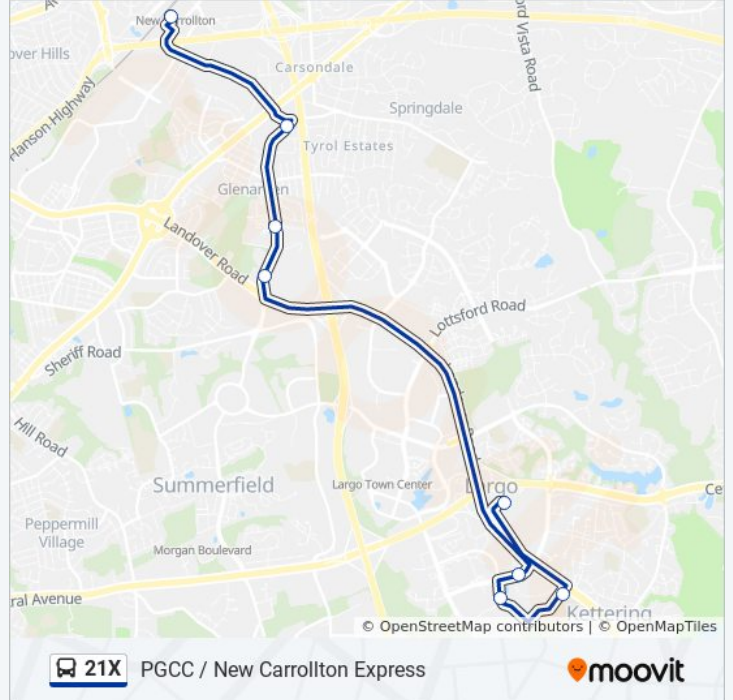

## Direction: New Carrollton Metrorail Station

9 stops

[VIEW LINE SCHEDULE](#)

Motor Vehicle Administration at North Side Of Mva Building

Pgcc Perimeter Road at Largo Road (Md. Rte. 202)

Pgcc Perimeter Road at R.I. Bickford Building

## 21X bus Info

**Direction:** New Carrollton Metrorail Station

**Stops:** 9

**Trip Duration:** 27 min

**Line Summary:**

**Direction: Prince George's Community College**

9 stops

[VIEW LINE SCHEDULE](#)

- New Carrollton Metrorail Station at Bus Bay F
- Brightseat Road at Ardwick-Ardmore Road
- Brightseat Road at Maple Ridge Apartments #2
- Mccormick Drive at Basil Court
- Largo Town Center Metrorail Station at Bus Bay F
- Pgcc Perimeter Road at Largo Road (Md. Rte. 202)
- Pgcc Perimeter Road at R.I. Bickford Building
- Campus Way South at Opp. College Station Drive (Pgcc)
- Motor Vehicle Administration at North Side Of Mva Building

**21X bus Info**

**Direction:** Prince George's Community College

**Stops:** 9

**Trip Duration:** 25 min

**Line Summary:**

21X bus time schedules and route maps are available in an offline PDF at [moovitapp.com](https://moovitapp.com). Use the [Moovit App](#) to see live bus times, train schedule or subway schedule, and step-by-step directions for all public transit in Washington, D.C. - Baltimore, MD.