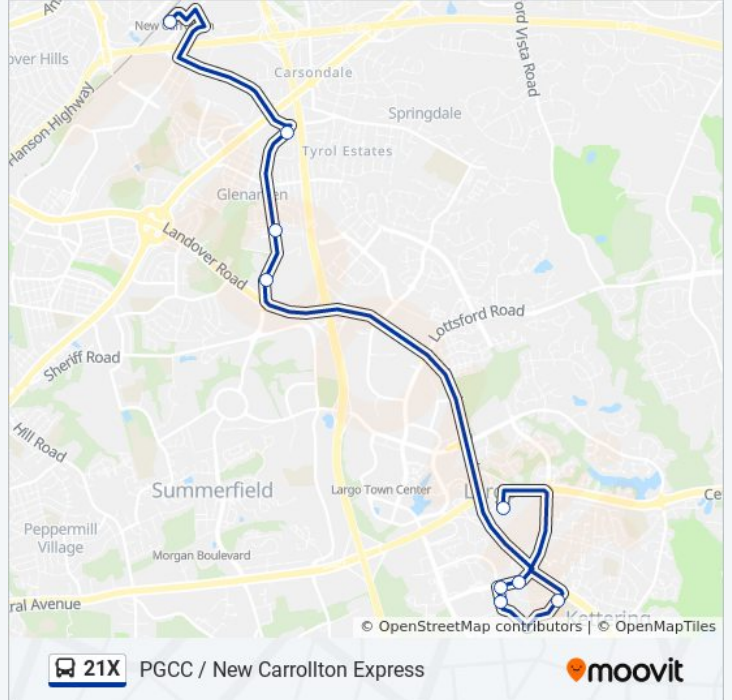

## Direction: New Carrollton Metrorail Station

9 stops

[VIEW LINE SCHEDULE](#)

Motor Vehicle Administration at North Side Of Mva Building

Pgcc Perimeter Road at Largo Road (Md. Rte. 202)

Pgcc Perimeter Road at R.I. Bickford Building

## 21X bus Info

**Direction:** New Carrollton Metrorail Station

**Stops:** 9

**Trip Duration:** 27 min

**Line Summary:**

**Direction: Prince George's Community College**

9 stops

[VIEW LINE SCHEDULE](#)

- New Carrollton Metrorail Station at Bus Bay F
- Brightseat Road at Ardwick-Ardmore Road
- Brightseat Road at Maple Ridge Apartments #2
- Mccormick Drive at Basil Court
- Largo Town Center Metrorail Station at Bus Bay F
- Pgcc Perimeter Road at Largo Road (Md. Rte. 202)
- Pgcc Perimeter Road at R.I. Bickford Building
- Campus Way South at Opp. College Station Drive (Pgcc)
- Motor Vehicle Administration at North Side Of Mva Building

**21X bus Info**

**Direction:** Prince George's Community College

**Stops:** 9

**Trip Duration:** 25 min

**Line Summary:**

21X bus time schedules and route maps are available in an offline PDF at [moovitapp.com](https://moovitapp.com). Use the [Moovit App](#) to see live bus times, train schedule or subway schedule, and step-by-step directions for all public transit in Washington, D.C. - Baltimore, MD.