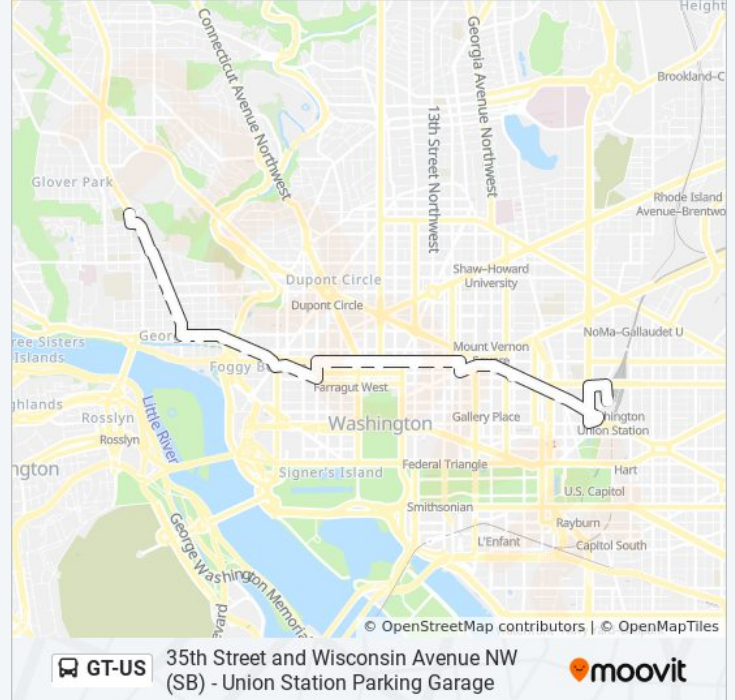

(1) Georgetown: 12:00 AM - 11:50 PM (2) Union Station: 12:00 AM - 11:50 PM

Use the Moovit App to find the closest GT-US bus station near you and find out when is the next GT-US bus arriving.

Direction: Georgetown

K Street And 24th Street NW (Wb)

Lower K Street And 30th Street NW (Wb)

Lower K Street And Wisconsin Avenue NW (Wb)

Wisconsin Avenue And M Street NW (Nb)

Wisconsin Avenue And Dumbarton Street NW (Nb)

Wisconsin Ave Nw & P St Nw

GT-US bus Info

Direction: Union Station

Stops: 26

Trip Duration: 48 min

Line Summary:

K Street And 11th Street NW (Eb)

New York Ave NW & 9th St NW

Massachusetts Ave + 7th St

Massachusetts Avenue And 5th Street NW (Eb)

Massachusetts Ave & New Jersey Ave NW

Massachusetts Ave NE & 1st St NE

North Capitol Street And H Street NE (Nb)

Union Station Parking Garage

GT-US bus time schedules and route maps are available in an offline PDF at moovitapp.com. Use the [Moovit App](#) to see live bus times, train schedule or subway schedule, and step-by-step directions for all public transit in Washington, D.C. - Baltimore, MD.