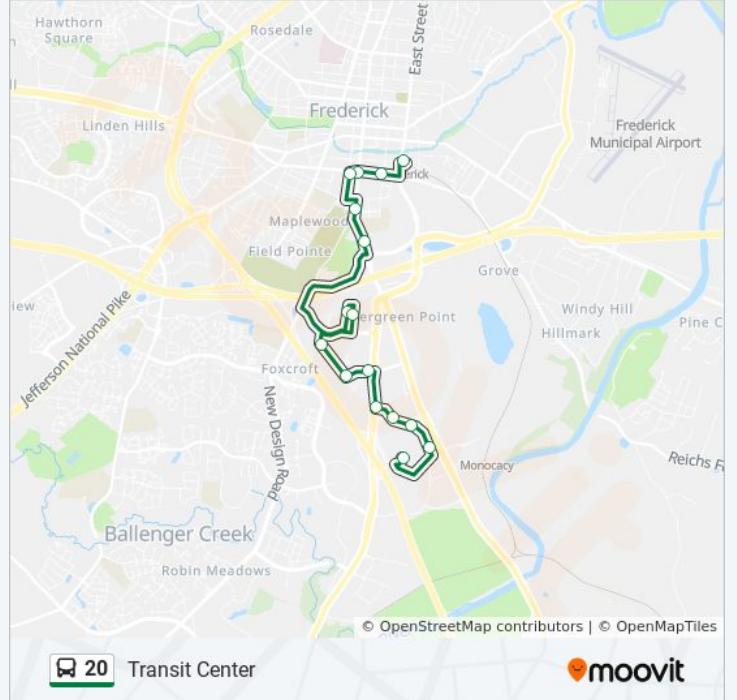

### Direction: Transit Center

16 stops

[VIEW LINE SCHEDULE](#)

Francis Scott Key Mall

Spectrum Drive at Golden Corral

Spectrum Drive at Lowe's Lane

Spectrum Drive at Kfc

Spectrum Drive at Route 85 (Sheetz)

Grove Road at Route 85 (Bank Of America)

Grove Road at Industry Lane

Industry Lane at Guilford Drive

Walmart (Guilford Drive)

Kohl's (Shelter)

Route 355/South Market Street at Noland

South Market Street at Mount Olivet Boulevard

Broadway Street at South Street

South Street at South Market Street

East South Street @ Carroll Street

Transit Center (Frederick Marc Train Station)

### 20 bus Info

**Direction:** Transit Center

**Stops:** 16

**Trip Duration:** 20 min

**Line Summary:**

20 bus time schedules and route maps are available in an offline PDF at [moovitapp.com](https://moovitapp.com). Use the [Moovit App](#) to see live bus times, train schedule or subway schedule, and step-by-step directions for all public transit in Washington, D.C. - Baltimore, MD.