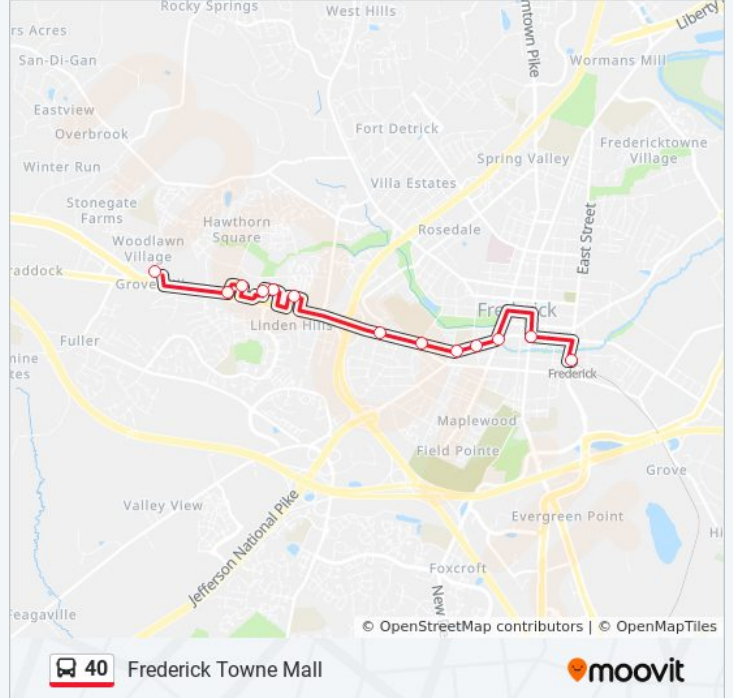

West Patrick Street at Kline Boulevard

Frederick County Square

Westridge Plaza (Front)

Westridge Plaza at H Mart

Frederick Shoppers World at Dollar General

Willowdale Drive at Route 40

Frederick Towne Mall at Meet-The-Marc Stop on Waverley

40 bus Time Schedule

Frederick Towne Mall Route Timetable:

Sunday	Not Operational
Monday	6:10 AM - 9:15 PM
Tuesday	6:10 AM - 9:15 PM
Wednesday	6:10 AM - 9:15 PM
Thursday	6:10 AM - 9:15 PM
Friday	6:10 AM - 9:15 PM
Saturday	8:30 AM - 9:00 PM

40 bus Info

Direction: Frederick Towne Mall

Stops: 13

Trip Duration: 25 min

Line Summary:

Direction: Transit Center

23 stops

[VIEW LINE SCHEDULE](#)

Frederick Towne Mall at Boscov's South Entrance

Waverly Drive at Steps To Strip Mall

Key Parkway Across From Elmwood Terrace Apartments

Key Parkway at Hickory Hill Apartments

Key Parkway at Old Camp Road

Old Camp Road at Ballfield