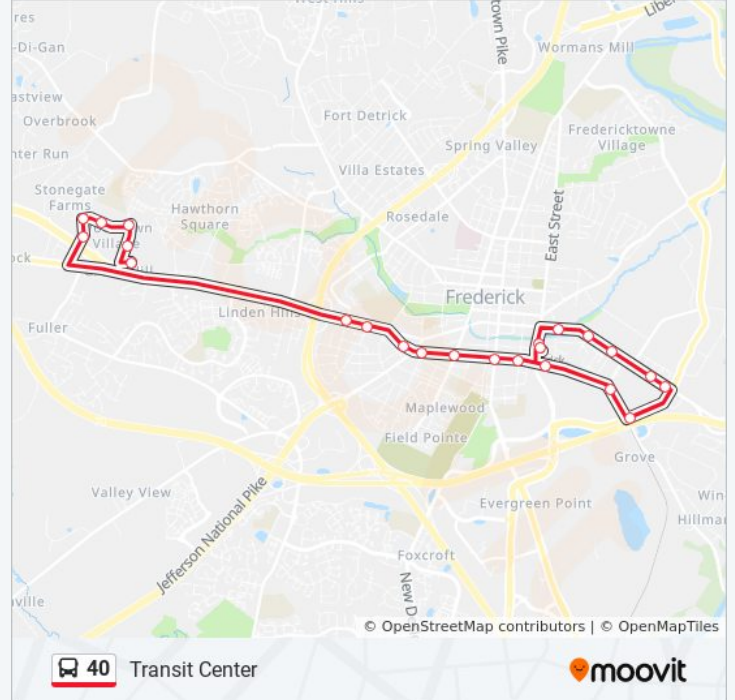

West Patrick Street at Norva Avenue

West Patrick Street at James Street

West South Street at Thomas Avenue

West South Street at Burck Street

West South Street at Center Street

South Street at South Market Street

East South Street @ Carroll Street

East Street at Transit Center

East Patrick Street at Wisner Street

East Patrick Street at Fairground Center

East Patrick Street at Hamilton Avenue

East Patrick Street at Mcdonalds

40 bus Info

Direction: Transit Center

Stops: 23

Trip Duration: 30 min

Line Summary:

East Patrick Street at East Gate Plaza (Roy Rogers)

Royal Farms (75 Monocacy Boulevard)

East South Street at Franklin Street

East South Street at Water Street

Transit Center (Frederick Marc Train Station)

40 bus time schedules and route maps are available in an offline PDF at moovitapp.com. Use the [Moovit App](#) to see live bus times, train schedule or subway schedule, and step-by-step directions for all public transit in Washington, D.C. - Baltimore, MD.