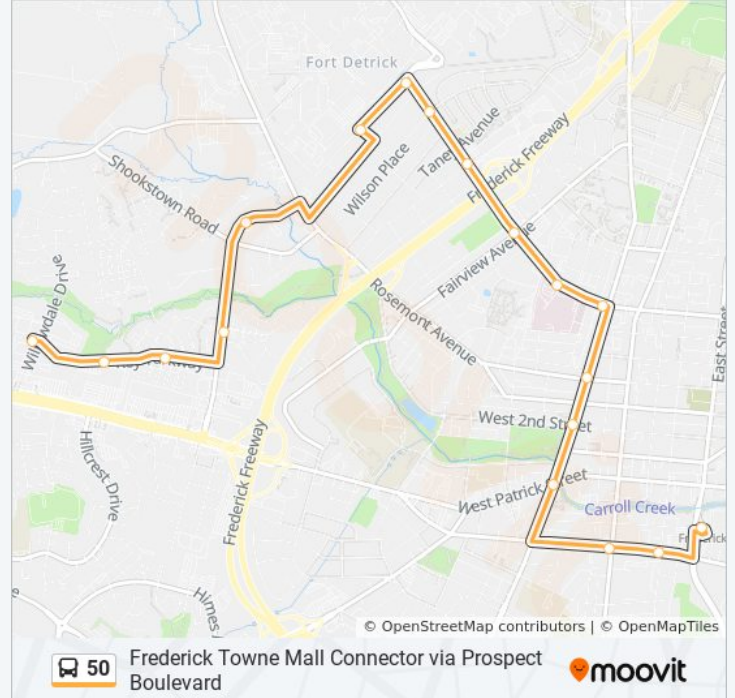

## 50 bus Info

**Direction:** Frederick Towne Mall Via Prospect Blvd

**Stops:** 24

**Trip Duration:** 30 min

**Line Summary:**

Hillcrest Drive at Mccain Drive

Mccain Drive at Lauren Court South

Mccain Drive at Orchard Way

Frederick Towne Mall at Boscov's South Entrance

**Direction: Transit Center**

25 stops

[VIEW LINE SCHEDULE](#)

Frederick Towne Mall at Boscov's South Entrance

Waverly Drive at Steps To Strip Mall

Waverley Drive at Key Parkway

**50 bus Info**

**Direction:** Transit Center

**Stops:** 25

**Trip Duration:** 25 min

**Line Summary:**

7th Street at Bentz Street

Bentz Street at Dill Avenue/4th Street

Bentz Street at 2nd Street

Bentz Street at West Patrick Street

Bentz Street at Phebus Avenue

South Street at South Market Street

East South Street @ Carroll Street

Transit Center (Frederick Marc Train Station)

50 bus time schedules and route maps are available in an offline PDF at [moovitapp.com](https://moovitapp.com). Use the [Moovit App](#) to see live bus times, train schedule or subway schedule, and step-by-step directions for all public transit in Washington, D.C. - Baltimore, MD.