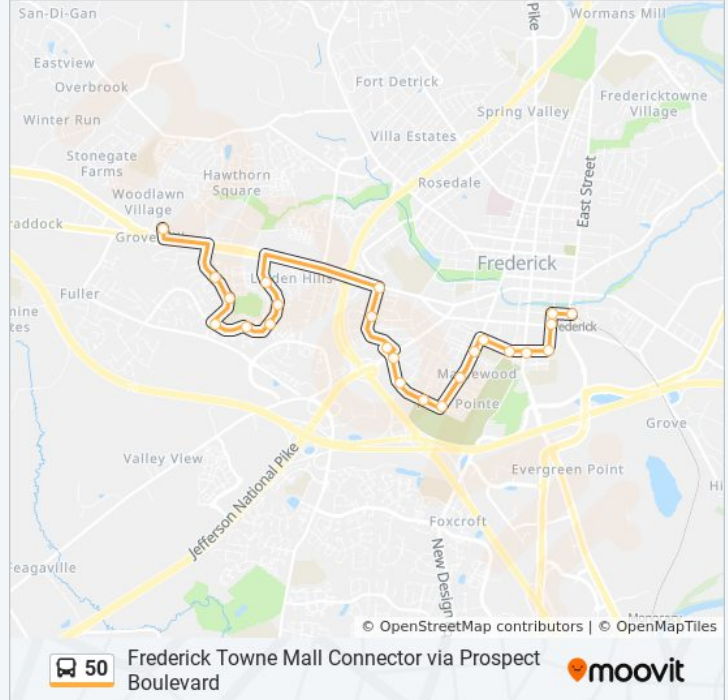

## Direction: Frederick Towne Mall Via Prospect Blvd

24 stops

[VIEW LINE SCHEDULE](#)

- Transit Center (Frederick Marc Train Station)
- South Carroll Street at East All Saints Street
- South Carroll Street at South Street
- South Carroll Street at Clarke Place
- Clarke Place at South Market Street
- Madison Street at Stine's Lane
- Madison Street at Center Street
- Center Street at Scholl's Lane
- Center Street at Catoclin Avenue
- Center Street at Prospect Boulevard
- Prospect Boulevard at Carrollton Drive
- Prospect Boulevard at Festival at Frederick Shopping Center
- Prospect Boulevard at Jefferson Street
- Prospect Plaza Shopping Center
- Norva Avenue at Wyngate Drive
- Norva Avenue at West Patrick Street
- Hillcrest Drive at Consett Place
- Hillcrest Drive at Pendleton Drive
- Hillcrest Drive at Tilman Place North
- Hillcrest Drive at Hill Street

## 50 bus Info

**Direction:** Frederick Towne Mall Via Prospect Blvd

**Stops:** 24

**Trip Duration:** 30 min

**Line Summary:**

Hillcrest Drive at Mccain Drive

Mccain Drive at Lauren Court South

Mccain Drive at Orchard Way

Frederick Towne Mall at Boscov's South Entrance

**Direction: Transit Center**

25 stops

[VIEW LINE SCHEDULE](#)

Frederick Towne Mall at Boscov's South Entrance

Waverly Drive at Steps To Strip Mall

Waverley Drive at Key Parkway

**50 bus Info**

**Direction:** Transit Center

**Stops:** 25

**Trip Duration:** 25 min

**Line Summary:**

7th Street at Bentz Street

Bentz Street at Dill Avenue/4th Street

Bentz Street at 2nd Street