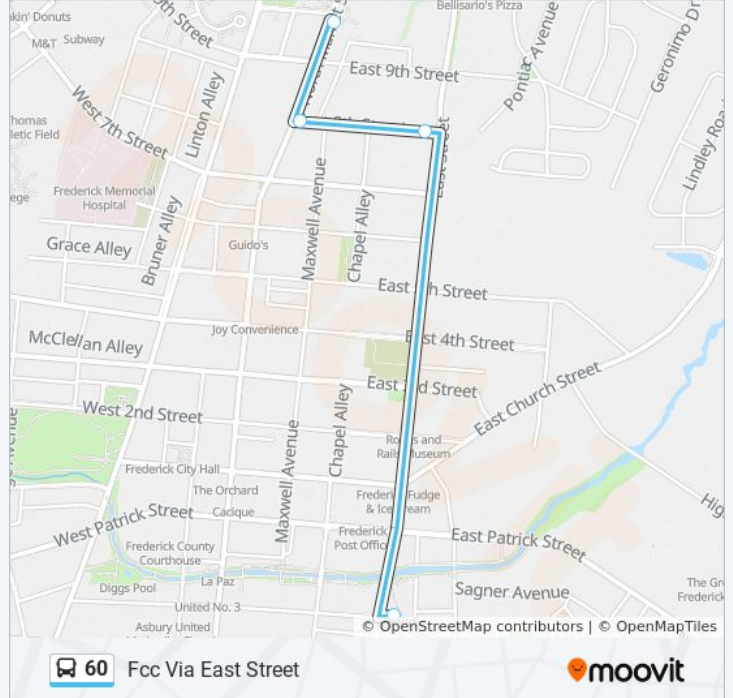

Direction: Fcc Via East Street

10 stops

[VIEW LINE SCHEDULE](#)

Transit Center (Frederick Marc Train Station)

East 8th Street at East Street

8th Street at North Market Street

North Market Street at Ymca

14th Street at North Market Street (West Of Intersection)

Stops: 10

Trip Duration: 20 min

Line Summary:

Direction: Transit Center

27 stops

[VIEW LINE SCHEDULE](#)

- Frederick Community College (Shelter)
- Frederick Community College at Career And Technology Center
- Amber Drive at Carriage Way
- Amber Drive at Hillmeade Square
- Amber Drive at Hayward Road
- Hayward Road at Thomas Johnson Drive
- Thomas Johnson Drive at Frederick Professional Group (61 Tj Dr.)
- Thomas Johnson Drive at North Amber Center (67 Tj Dr.)
- Thomas Johnson Drive at 75 Thomas Johnson Drive
- Thomas Johnson Drive at Thomas Johnson Professional Center (87 Tj Dr.)
- Thomas Johnson Drive at Sri Professional Group (141 Tj Dr.)
- Thomas Johnson Drive at Columbia Bank (175 Tj Dr.)
- Thomas Johnson Drive at Amber Meadows Shopping Center
- Heather Ridge Drive at Country Hill Apartments

60 bus Info

Direction: Transit Center

Stops: 27

Trip Duration: 30 min

Line Summary:

Heather Ridge Drive at 550 Heather Ridge Drive

Heather Ridge Drive at Taney Avenue

Taney Village Apartments

West 7th Street at North Market Street

East 7th Street at East Street

East Street at East Church Street

Transit Center (Frederick Marc Train Station)

Direction: Transit Center

34 stops

[VIEW LINE SCHEDULE](#)