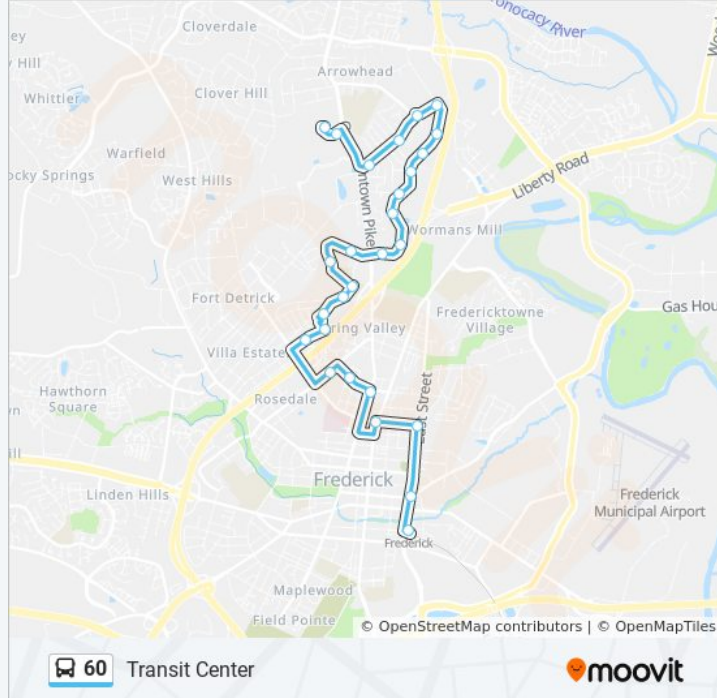

60 bus Info

Direction: Transit Center

Stops: 27

Trip Duration: 30 min

Line Summary:

Heather Ridge Drive at 550 Heather Ridge Drive

Heather Ridge Drive at Taney Avenue

Taney Village Apartments

Taney Avenue at Wilson Place

Frederick Shopping Center North

Frederick Shopping Center South (Giant Eagle)

Fairview Avenue at College Park Plaza (The Common Market)

9th Street at Toll House Avenue

9th Street at Motter Avenue

West 7th Street at North Market Street

East 7th Street at East Street

East Street at East Church Street

Transit Center (Frederick Marc Train Station)

Direction: Transit Center

34 stops

[VIEW LINE SCHEDULE](#)

60 bus Info

Direction: Transit Center

Stops: 34

Trip Duration: 50 min

Line Summary:

(67 Tj Dr.)

Thomas Johnson Drive at 75 Thomas Johnson Drive

Thomas Johnson Drive at Thomas Johnson Professional Center (87 Tj Dr.)