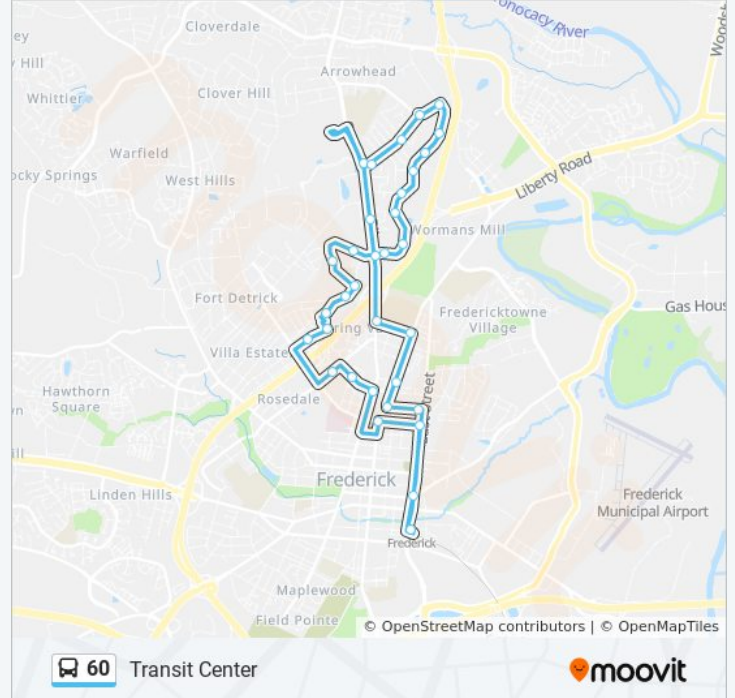

(67 Tj Dr.)

Thomas Johnson Drive at 75 Thomas Johnson Drive

Thomas Johnson Drive at Thomas Johnson Professional Center (87 Tj Dr.)

Thomas Johnson Drive at Sri Professional Group (141 Tj Dr.)

Thomas Johnson Drive at Columbia Bank (175 Tj Dr.)

Thomas Johnson Drive at Amber Meadows Shopping Center

Heather Ridge Drive at Country Hill Apartments

Heather Ridge Drive at 550 Heather Ridge Drive

Heather Ridge Drive at Taney Avenue

Taney Village Apartments

Taney Avenue at Wilson Place

Frederick Shopping Center North

Frederick Shopping Center South (Giant Eagle)

Fairview Avenue at College Park Plaza (The Common Market)

9th Street at Toll House Avenue

9th Street at Motter Avenue

West 7th Street at North Market Street

East 7th Street at East Street

East Street at East Church Street

Transit Center (Frederick Marc Train Station)

60 bus time schedules and route maps are available in an offline PDF at moovitapp.com. Use the [Moovit App](#) to see live bus times, train schedule or subway schedule, and step-by-step directions for all public transit in Washington, D.C. - Baltimore, MD.

[About Moovit](#) • [MaaS Solutions](#) • [Supported Countries](#) • [Mooviter Community](#)

© 2024 Moovit - All Rights Reserved

Check Live Arrival Times