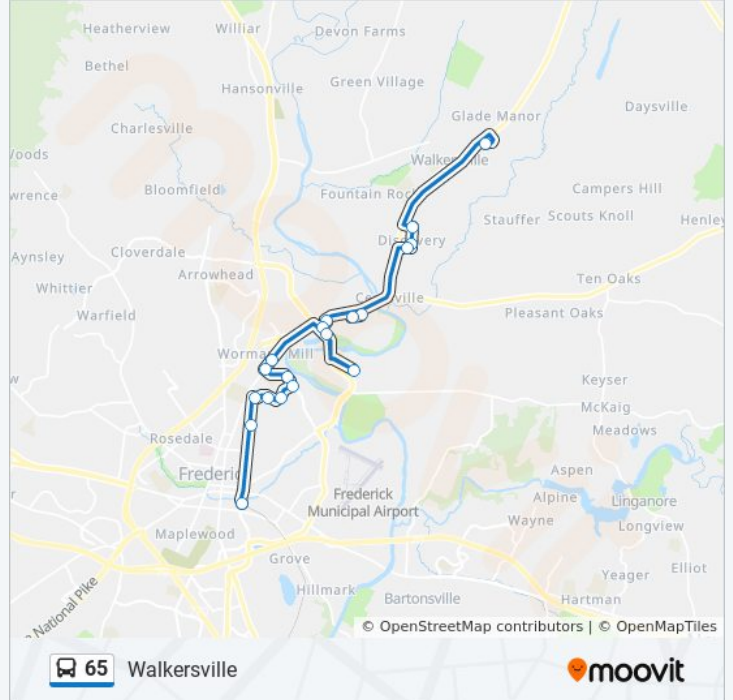

North Market Street at Worman's Mill Court

North Market Street at Schifferstadt Boulevard (Southbound)

North East Street (Southbound) at 16th Street

East Street at Peters Lane

East Street Across From Delaware Road

Transit Center (Frederick Marc Train Station)

East Street at Delaware Road (Monocacy Village Shopping Center)

East Street at Peters Lane Nb

North East Street (Northbound) at 16th Street

North Market Street (Northbound) at Schifferstadt Boulevard

North Market Street at Triangle Motors

North Market Street at Department Of Social Services (1888 North Market Street)

Riverbend Way at Riverside Way (Shelter)

Stauffer Road at Dream Place (Discovery)

Discovery Boulevard Across From Daycare Center (Discovery)

**65 bus Info**

**Direction:** Walkersville

**Stops:** 12

**Trip Duration:** 25 min

**Line Summary:**

65 bus time schedules and route maps are available in an offline PDF at [moovitapp.com](https://moovitapp.com). Use the [Moovit App](#) to see live bus times, train schedule or subway schedule, and step-by-step directions for all public transit in Washington, D.C. - Baltimore, MD.