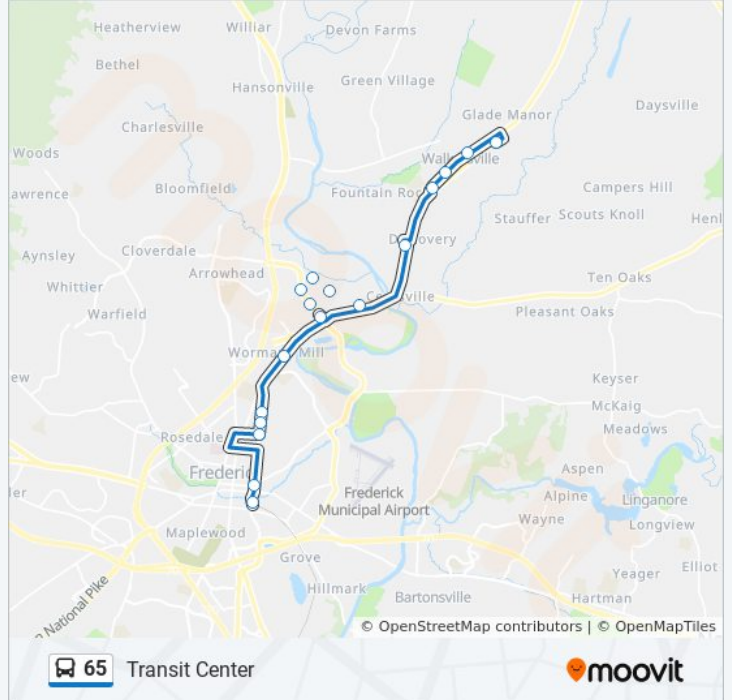

North Market Street at Worman's Mill Court

North Market Street at Schifferstadt Boulevard (Southbound)

North East Street (Southbound) at 16th Street

East Street at Peters Lane

East Street Across From Delaware Road

East Street at 9th Street

East Street at East Church Street

Transit Center (Frederick Marc Train Station)

### 65 bus Info

**Direction:** Transit Center

**Stops:** 17

**Trip Duration:** 30 min

**Line Summary:**

**Direction: Walkersville**

12 stops

[VIEW LINE SCHEDULE](#)

Transit Center (Frederick Marc Train Station)

East Street at Delaware Road (Monocacy Village Shopping Center)

East Street at Peters Lane Nb

North East Street (Northbound) at 16th Street

North Market Street (Northbound) at Schifferstadt Boulevard